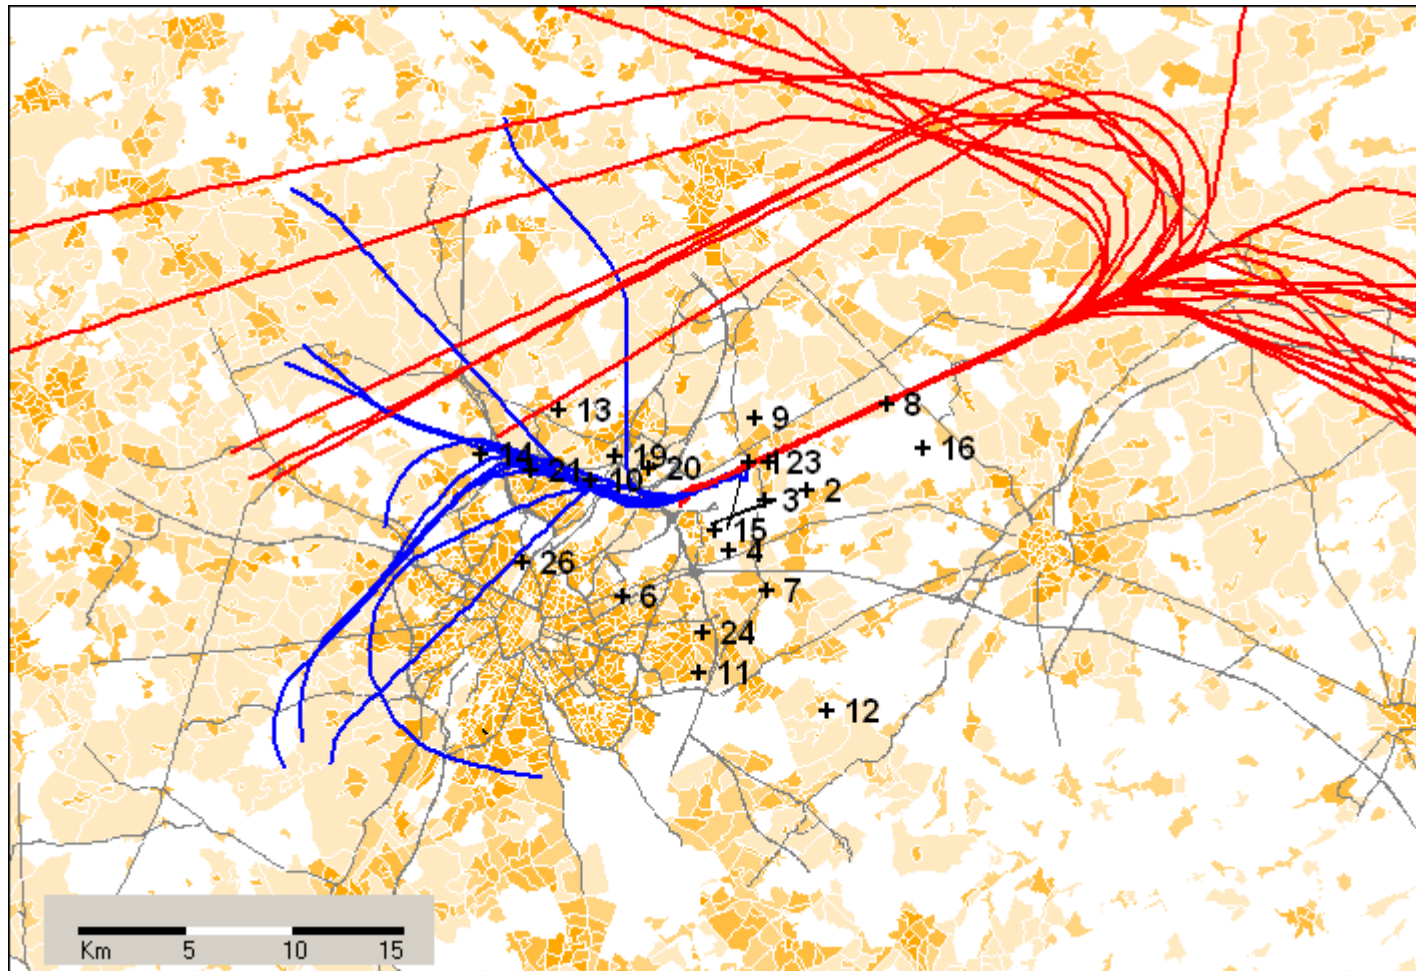

**SCHEMA NACHT 23.00 - 06.00 VR ZA**

**Population density :**  
NIS (1999/01/01)

**Statistical Sectors :**  
AROHM Department Spatial Planning

**Radar Data :**  
Belgocontrol