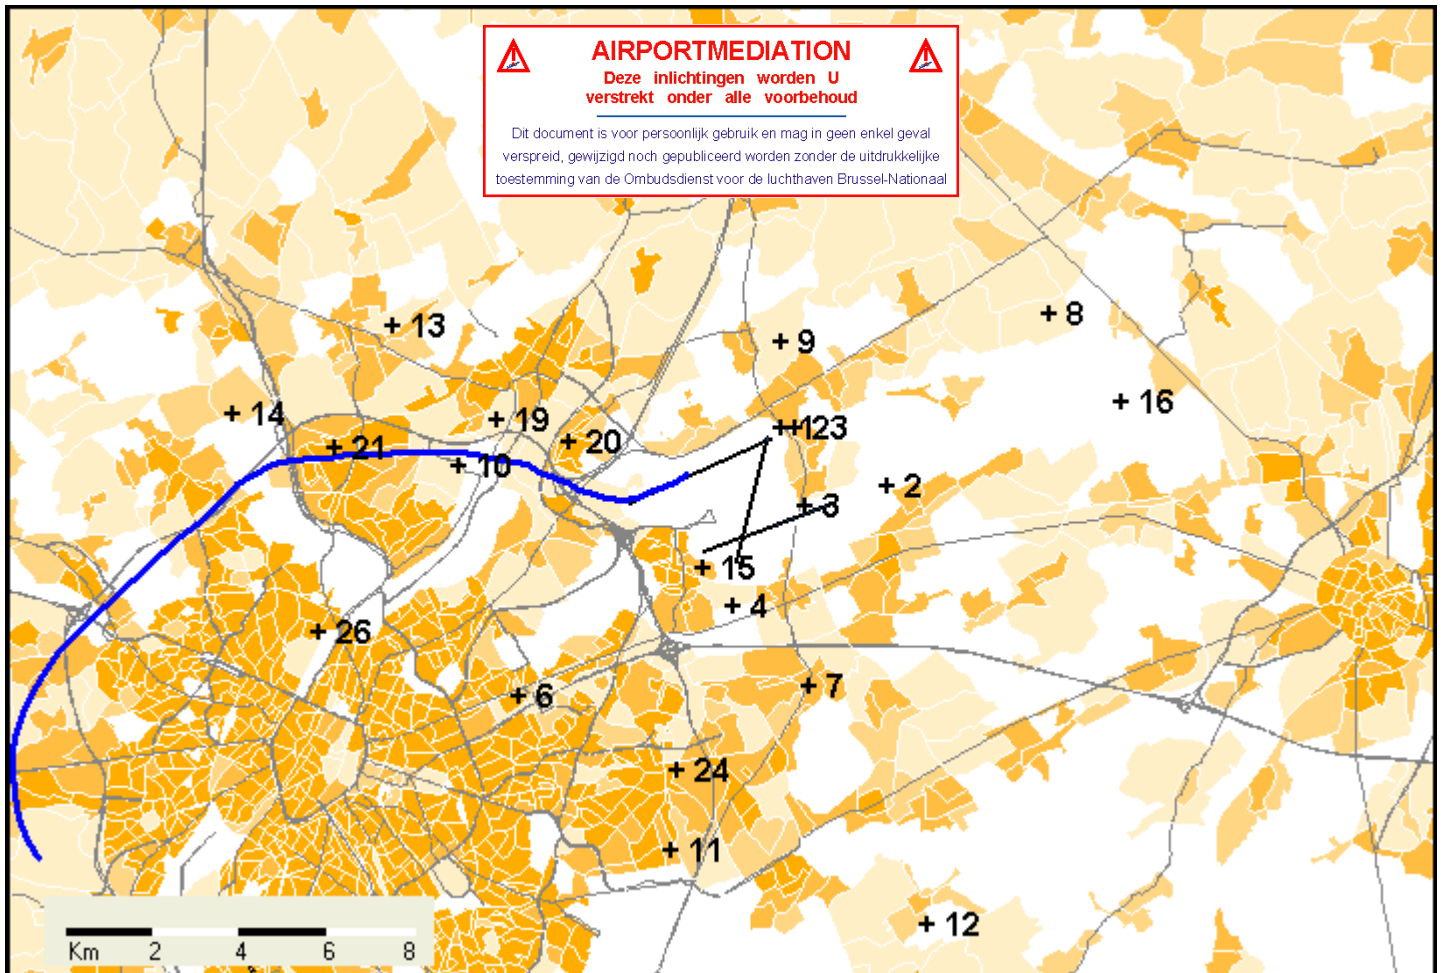

## Flight Data

Aircraft Type	B763
Registration Number	-
Runway	25R
SSR Code	-
Standard Instrument Departure	SOPOK4Z
Operation	DEP
Departure Aerodrome	EBBR
Destination	Duitsland

## Horizontal Projected Flight Curve (HPFC)

**Population density :**      **Statistical Sectors :**

**Radar Data :**

**NIS (1999/01/01)**

**AROHM Department Spatial Planning**

**Belgocontrol**