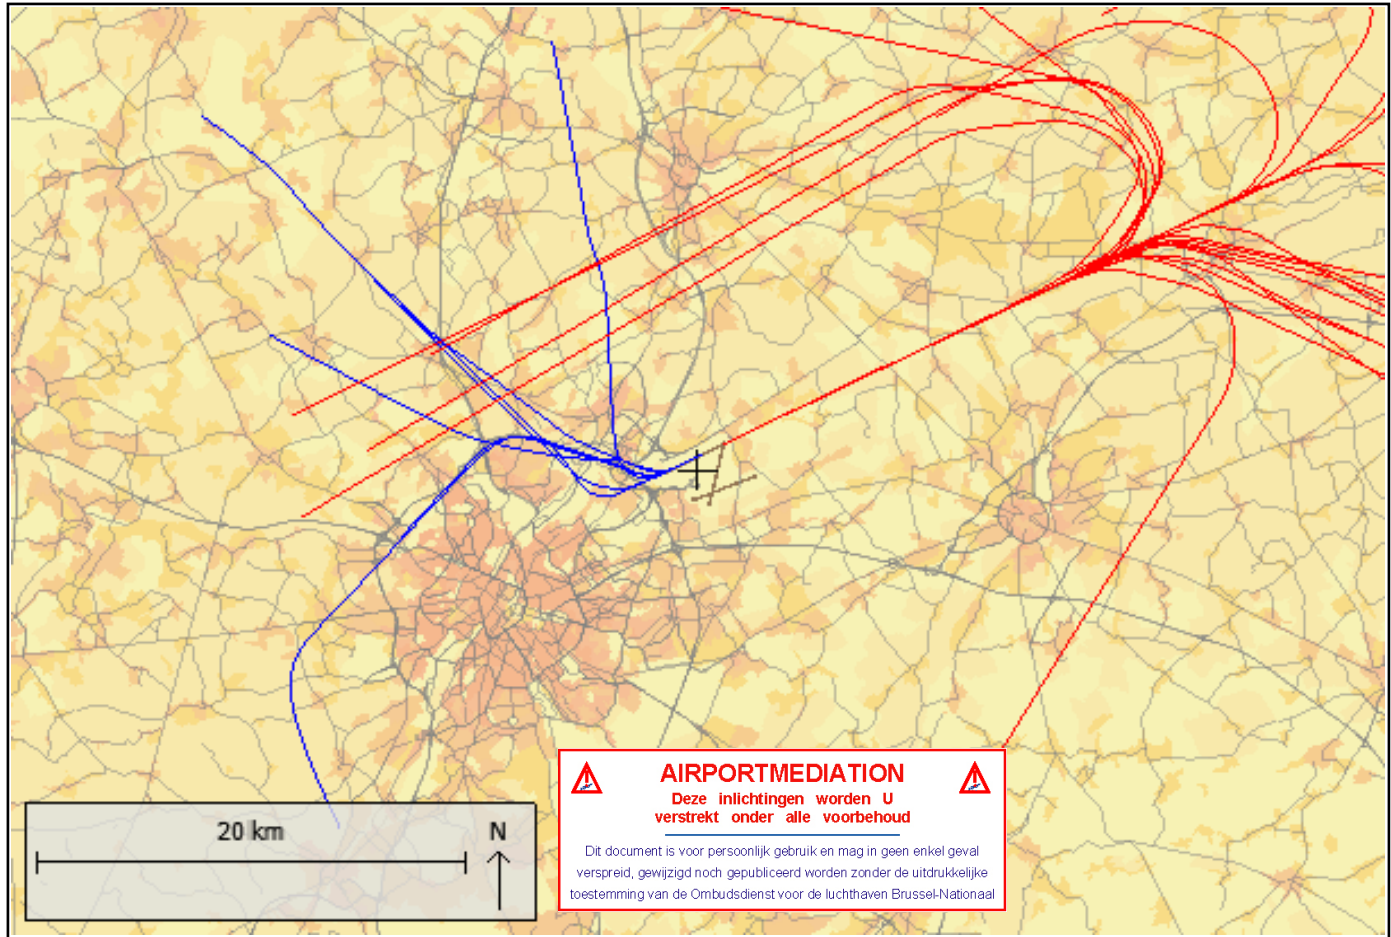

Friday, 2012/12/14 to Saturday, 2012/12/15 >=23:00:00 <=05:59:59

Population density :  
NIS (2009/01/01)

Statistical Sector:  
AROHM Department Spatial Planning

Radar Data :  
Belgocontrol