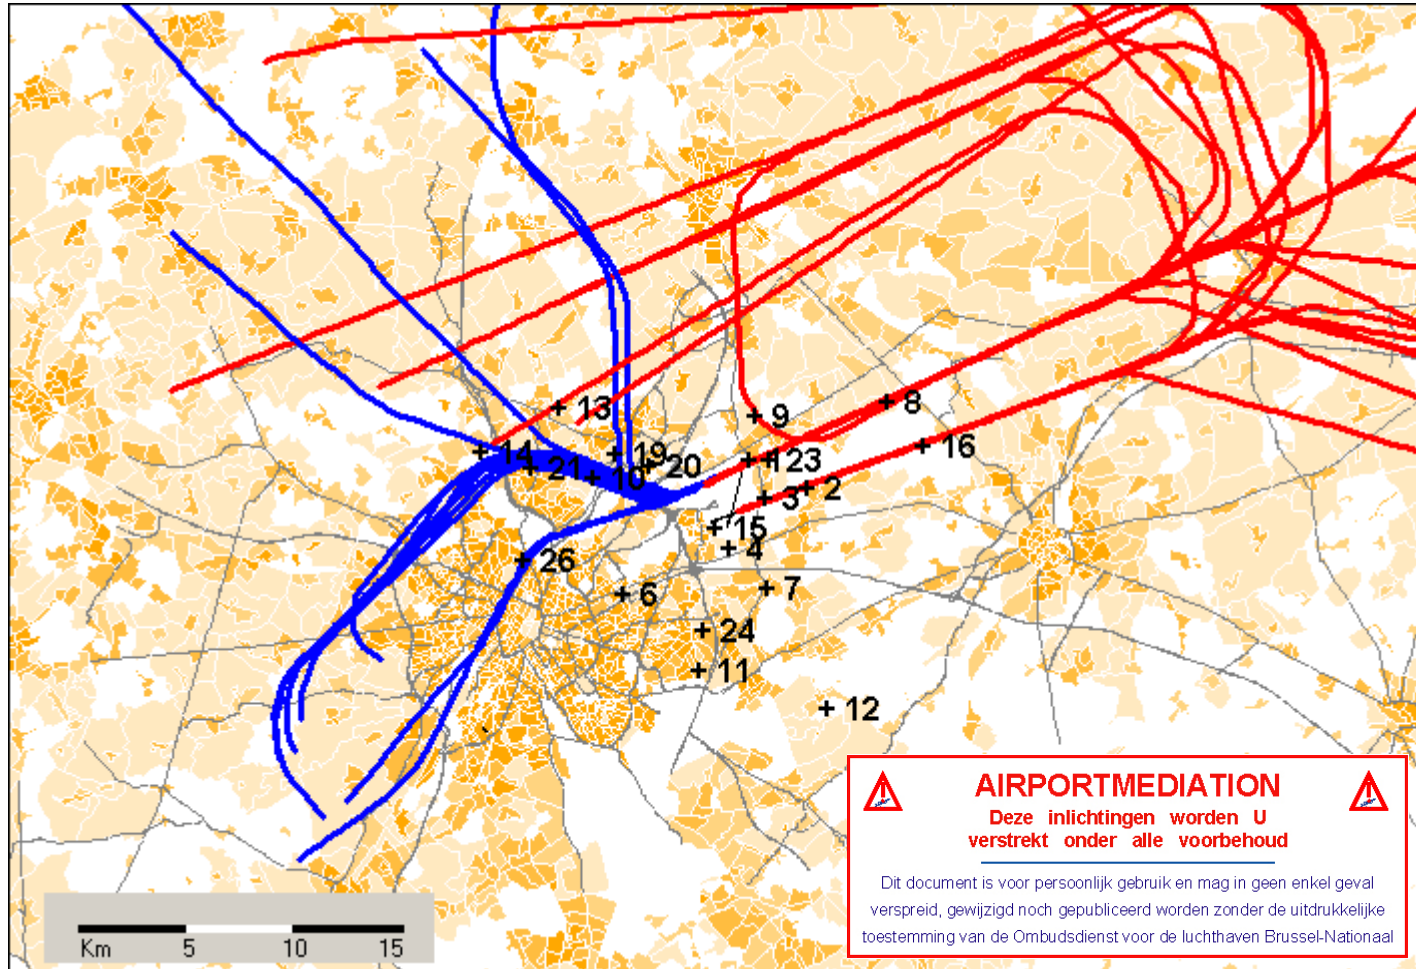

Wednesday, 2012/02/29 to Thursday, 2012/03/01 >= 23:00:00 <= 05:59:59

Population density :
NIS (1999/01/01)

Statistical Sectors :
AROHM Department Spatial Planning

Radar Data :
Belgocontrol