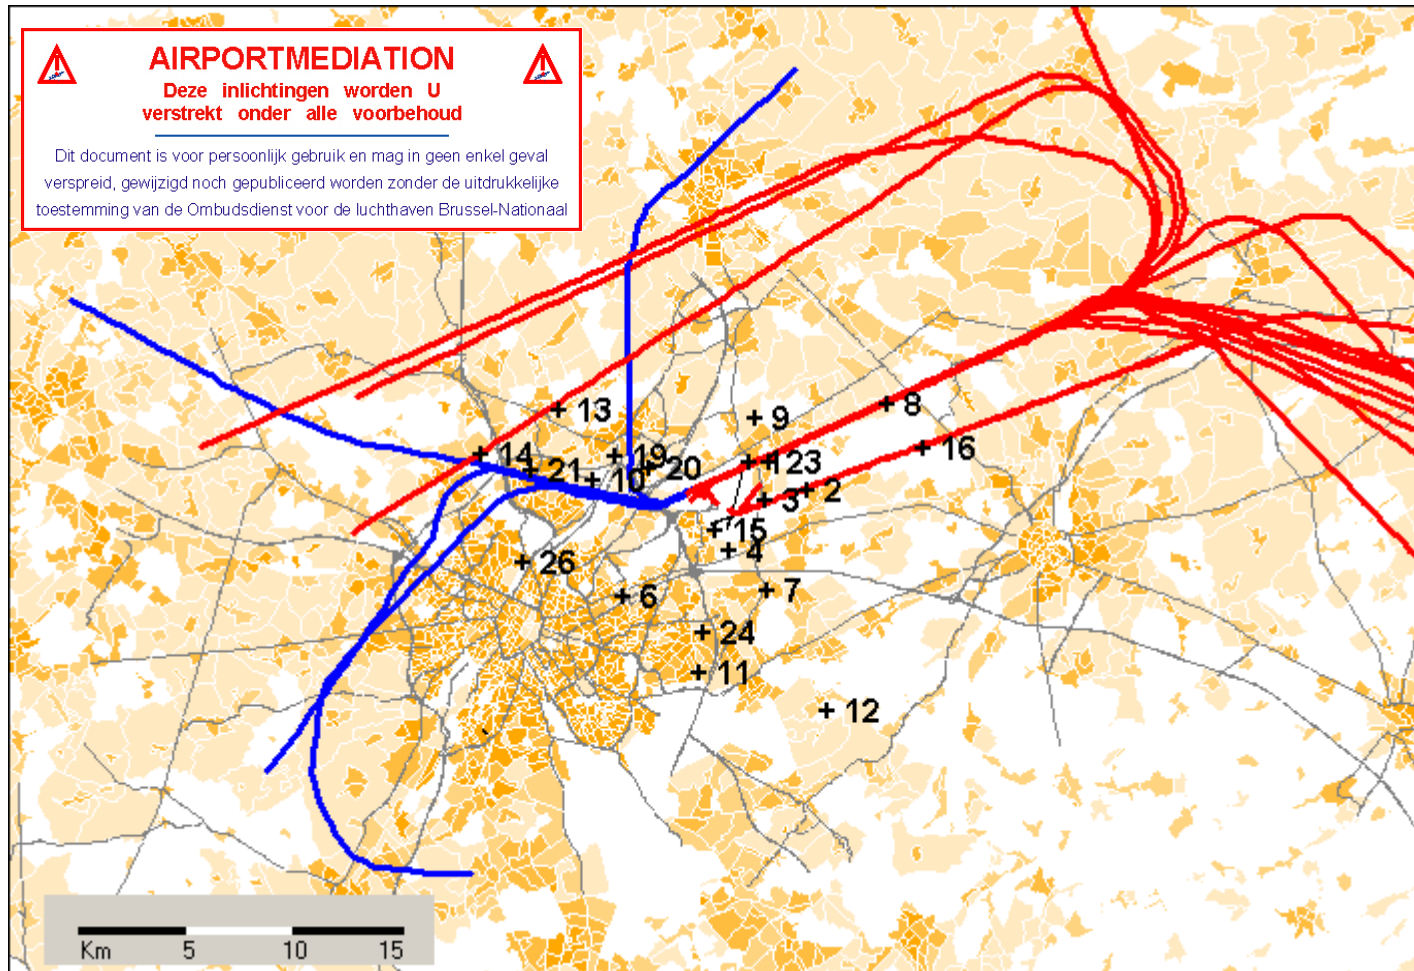

Sunday, 2012/02/19 to Monday, 2012/02/20 >= 23:00:00 <= 05:59:59

-

Population density :
NIS (1999/01/01)

Statistical Sectors :
AROHM Department Spatial Planning

Radar Data :
Belgocontrol