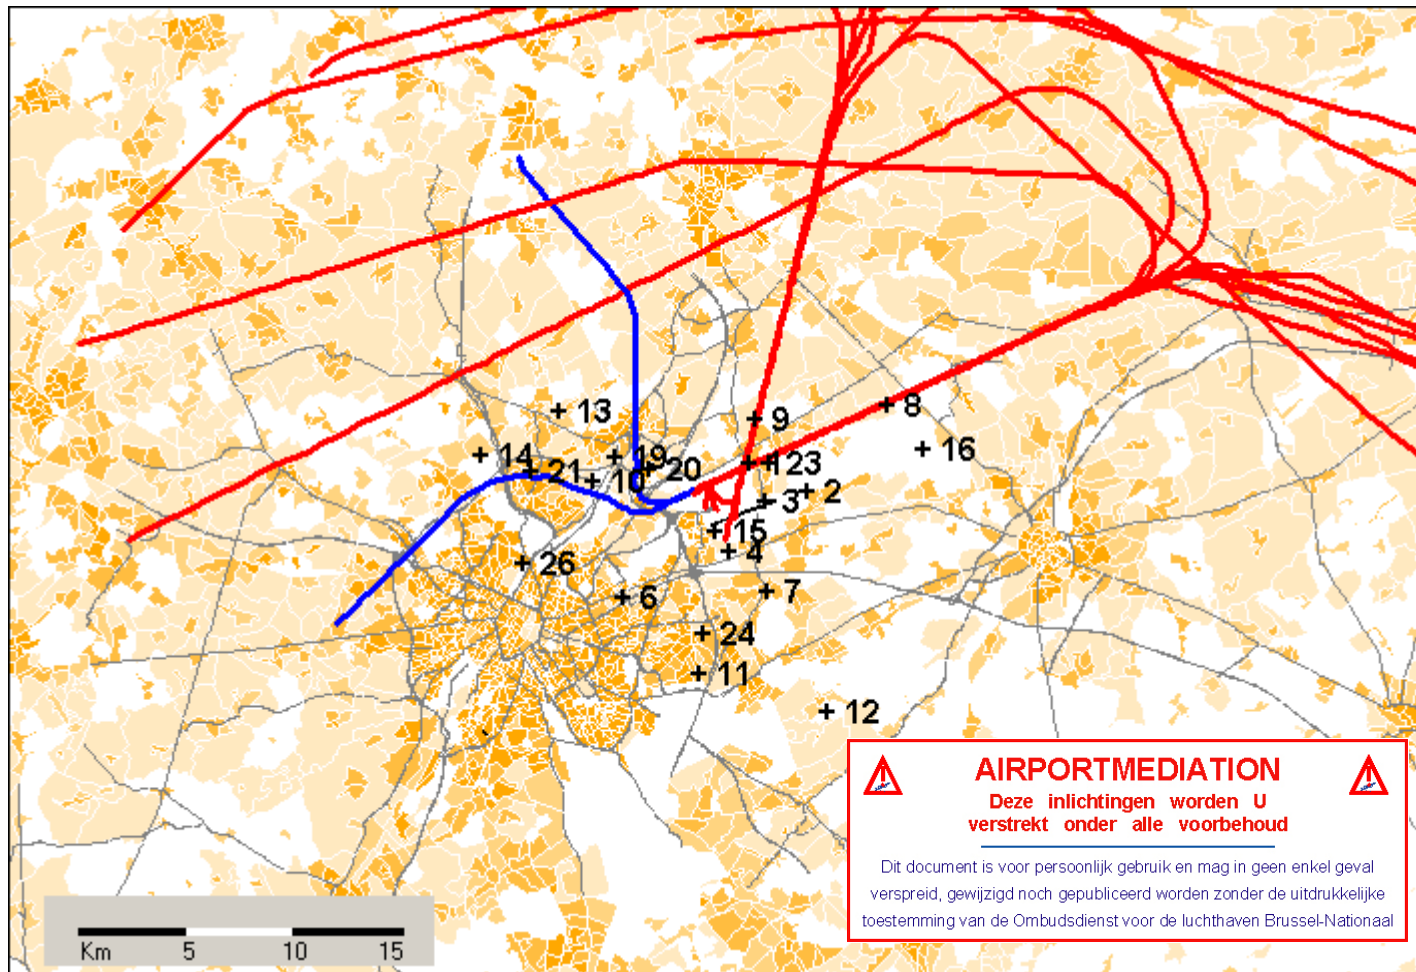

Saturday, 2012/02/18 to Sunday, 2012/02/19 >= 23:00:00 <= 05:59:59

Population density :
NIS (1999/01/01)

Statistical Sectors :
AROHM Department Spatial Planning

Radar Data :
Belgocontrol