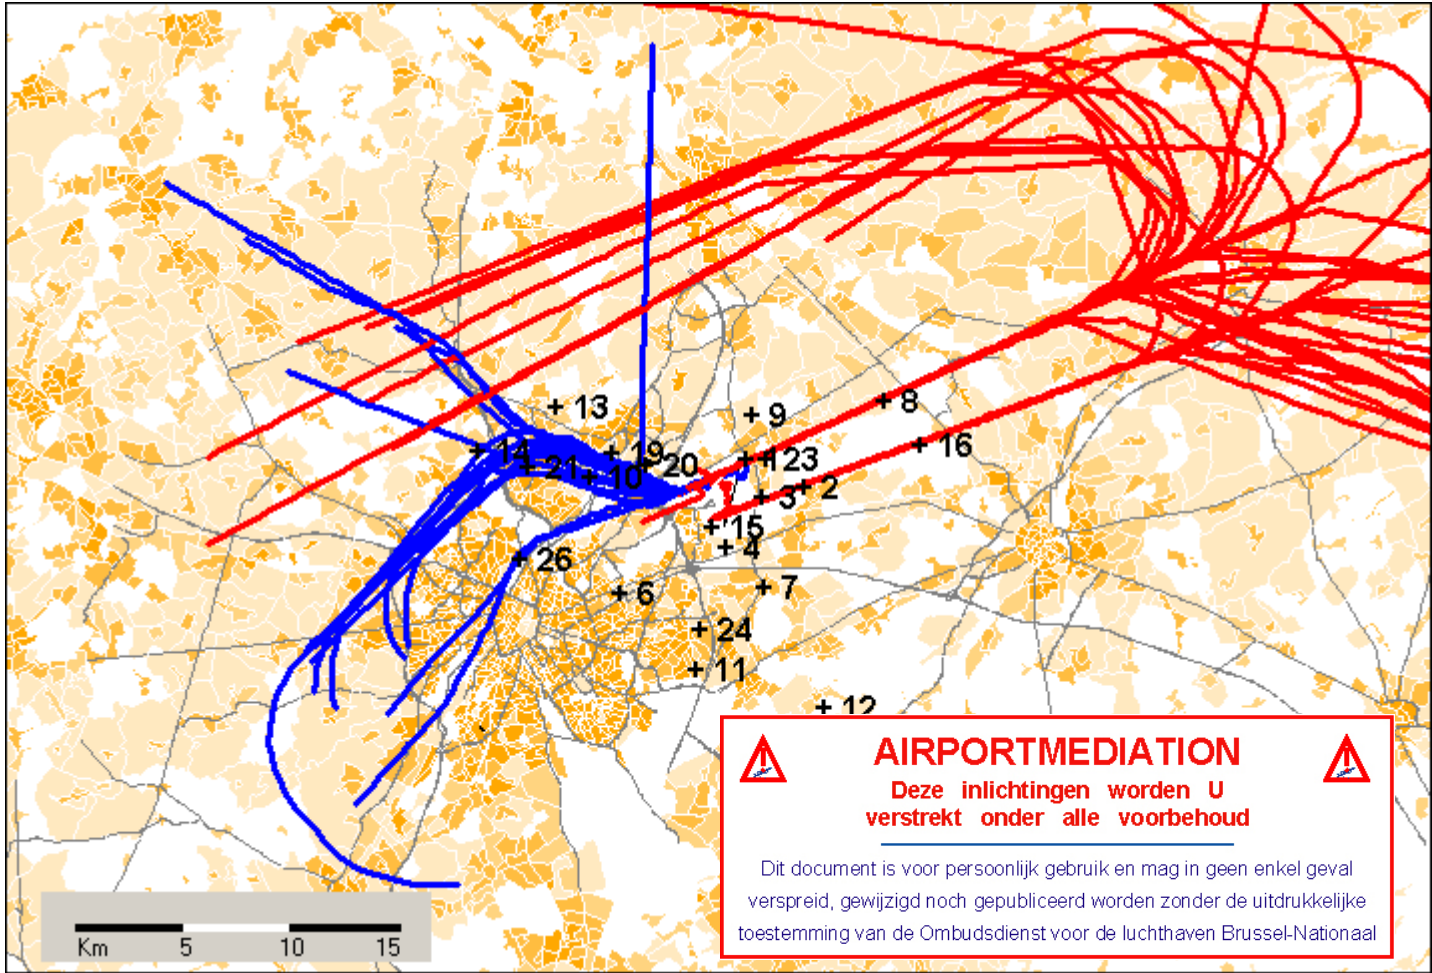

Thursday, 2011/05/26 to Friday, 2011/05/27 >= 23:00:00 <= 05:59:59 -

Population density :
 NIS (1999/01/01)

Statistical Sectors :
 AROHM Department Spatial Planning

Radar Data :
 Belgocontrol