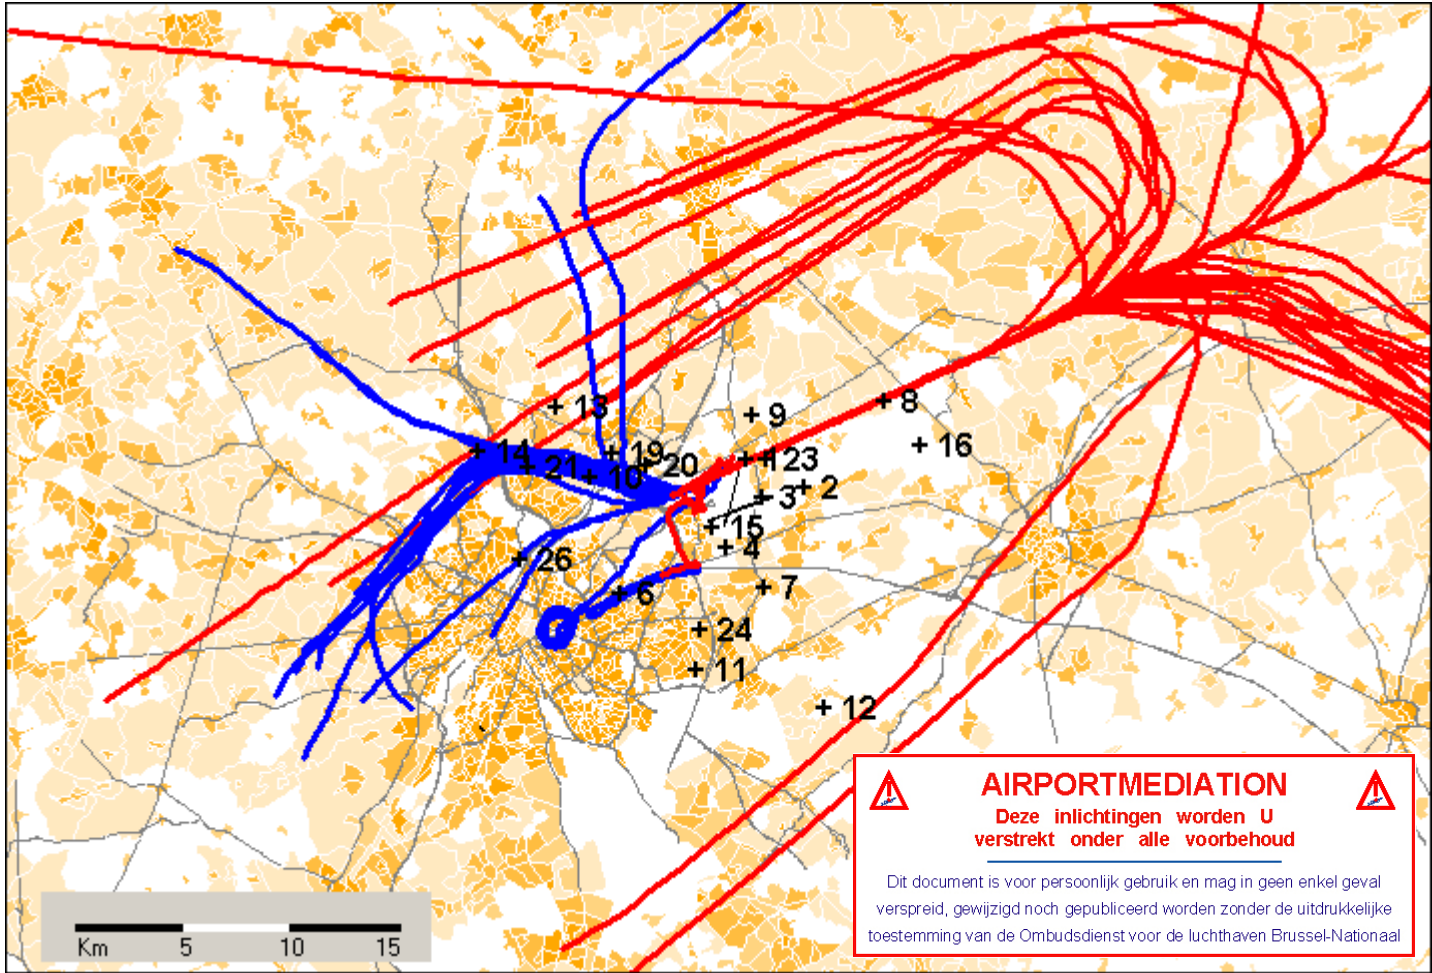

Friday, 2011/03/11 to Saturday, 2011/03/12 >= 23:00:00 <= 05:59:59 -

Population density :  
 NIS (1999/01/01)

Statistical Sectors :  
 AROHM Department Spatial Planning

Radar Data :  
 Belgocontrol