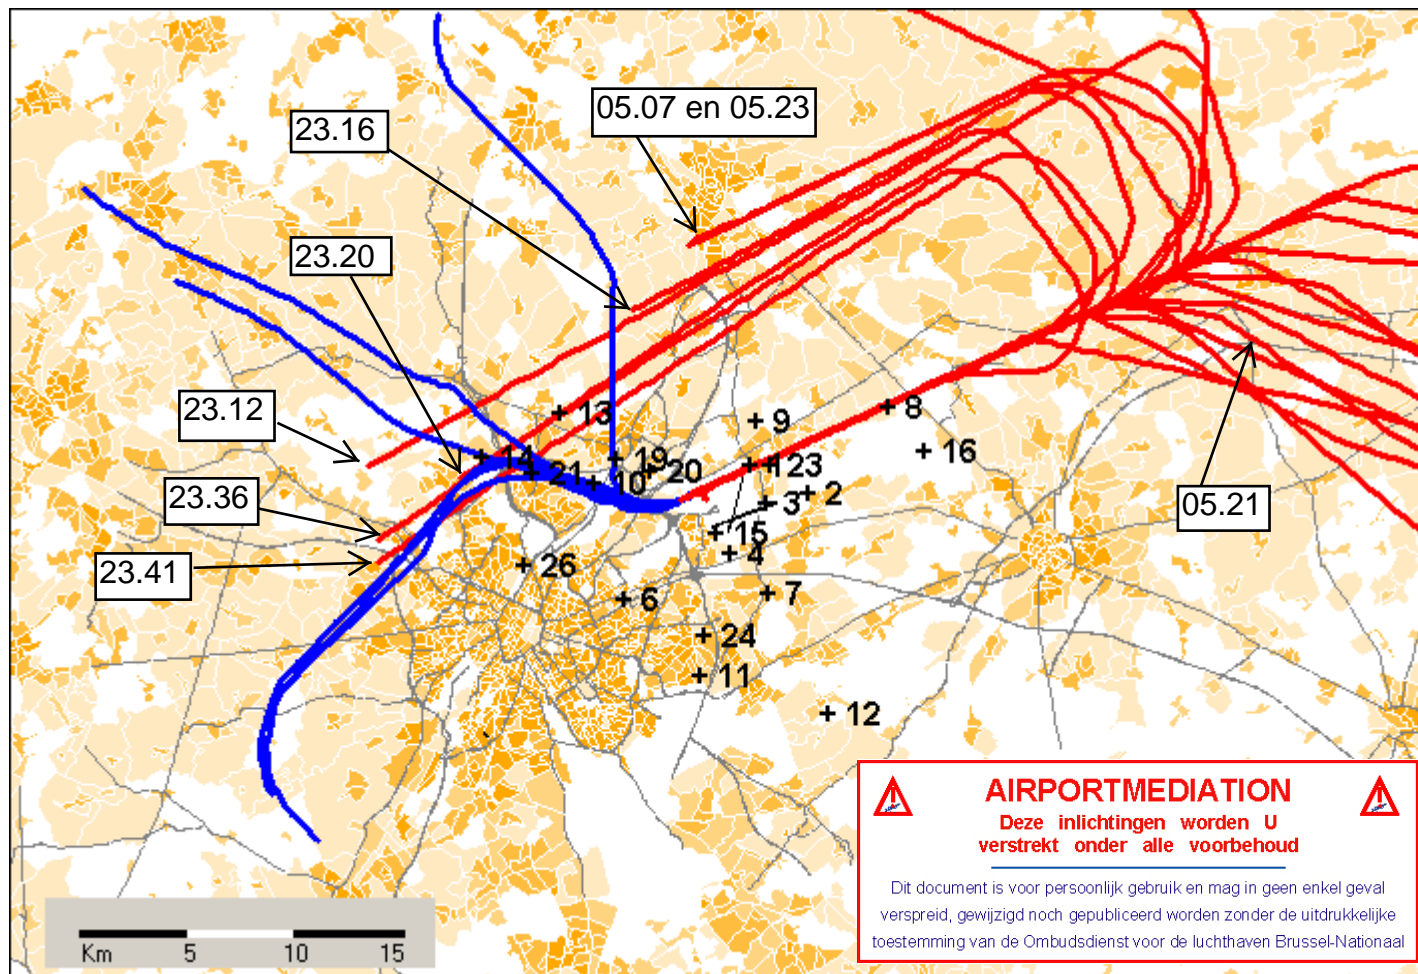

Friday, 2011/01/21 to Saturday, 2011/01/22 >= 23:00:00 <= 05:59:59

Number of Flights: 28

Population density :
NIS (1999/01/01)

Statistical Sectors :
AROHM Department Spatial Planning

Radar Data :
Belgocontrol