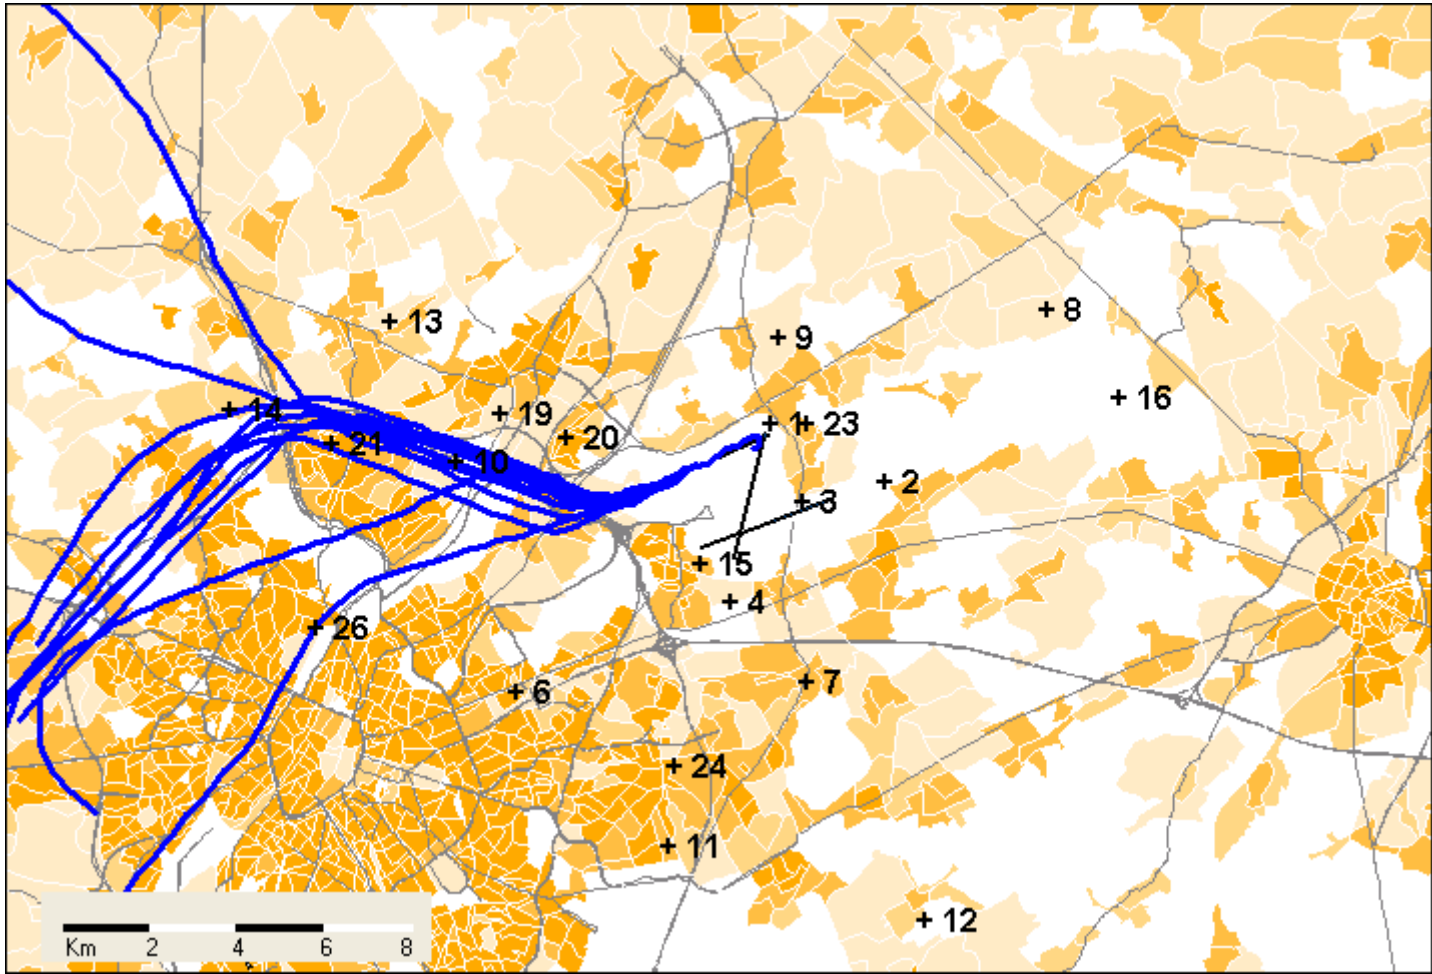

Tuesday, 2010/02/23 to Wednesday, 2010/02/24 >= 23:00:00 <= 05:59:59

Population density :
Po
NIS (1999/01/01)

Statistical Sectors :
AROHM Department Spatial Planning

Radar Data :
Belgocontrol