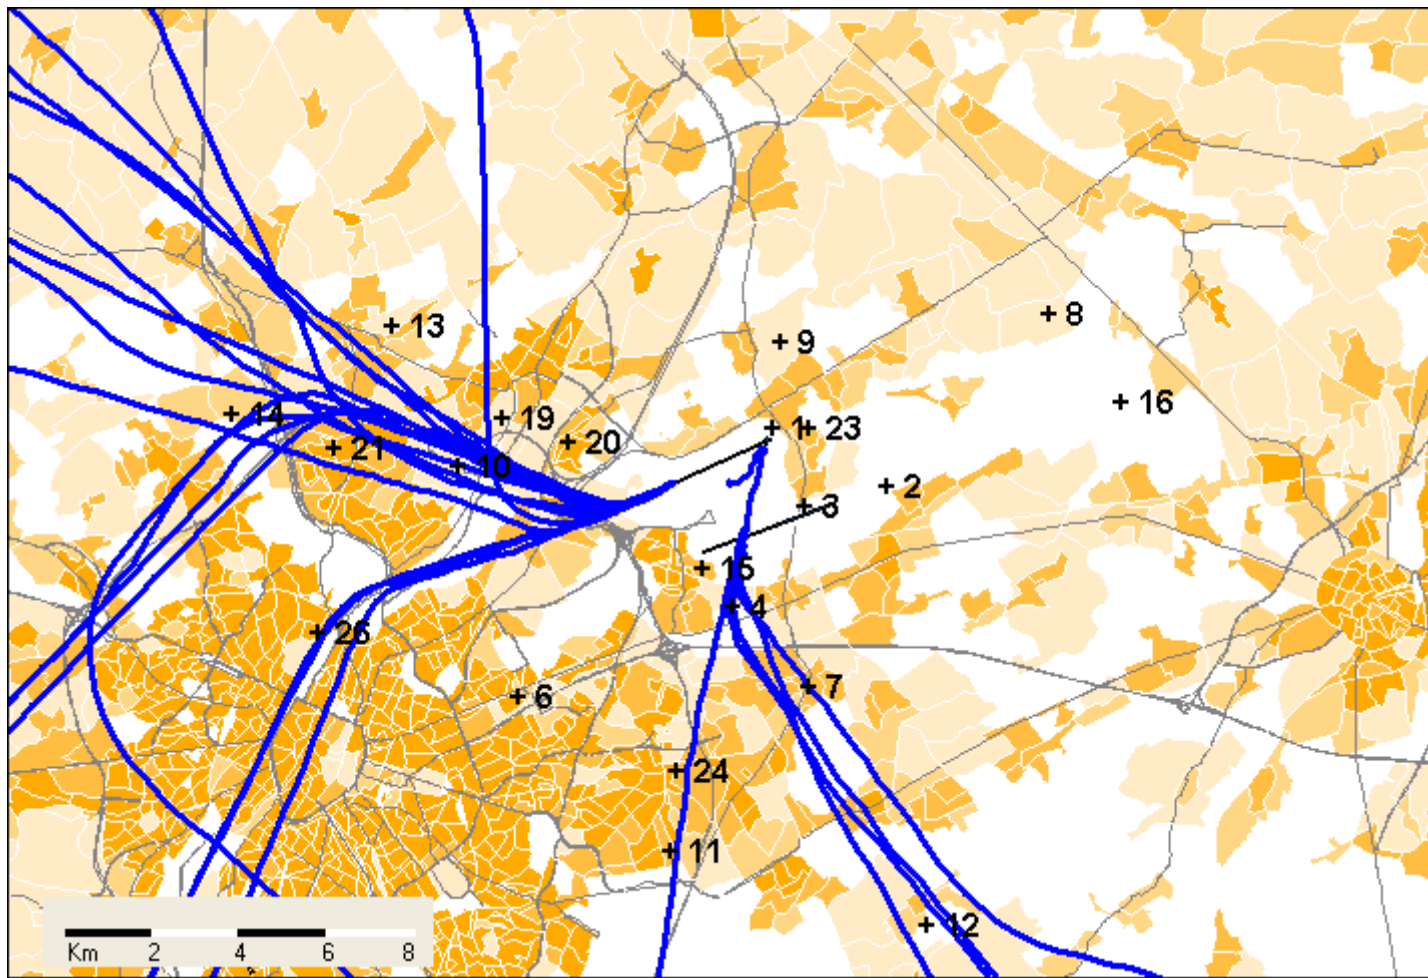

Wednesday, 2009/10/07 to Thursday, 2009/10/08 >= 23:00:00 <= 05:59:59

Population density : Statistical Sectors : Radar Data :  
NIS (1999/01/01) AROHM Department Spatial Planning Belgocontrol