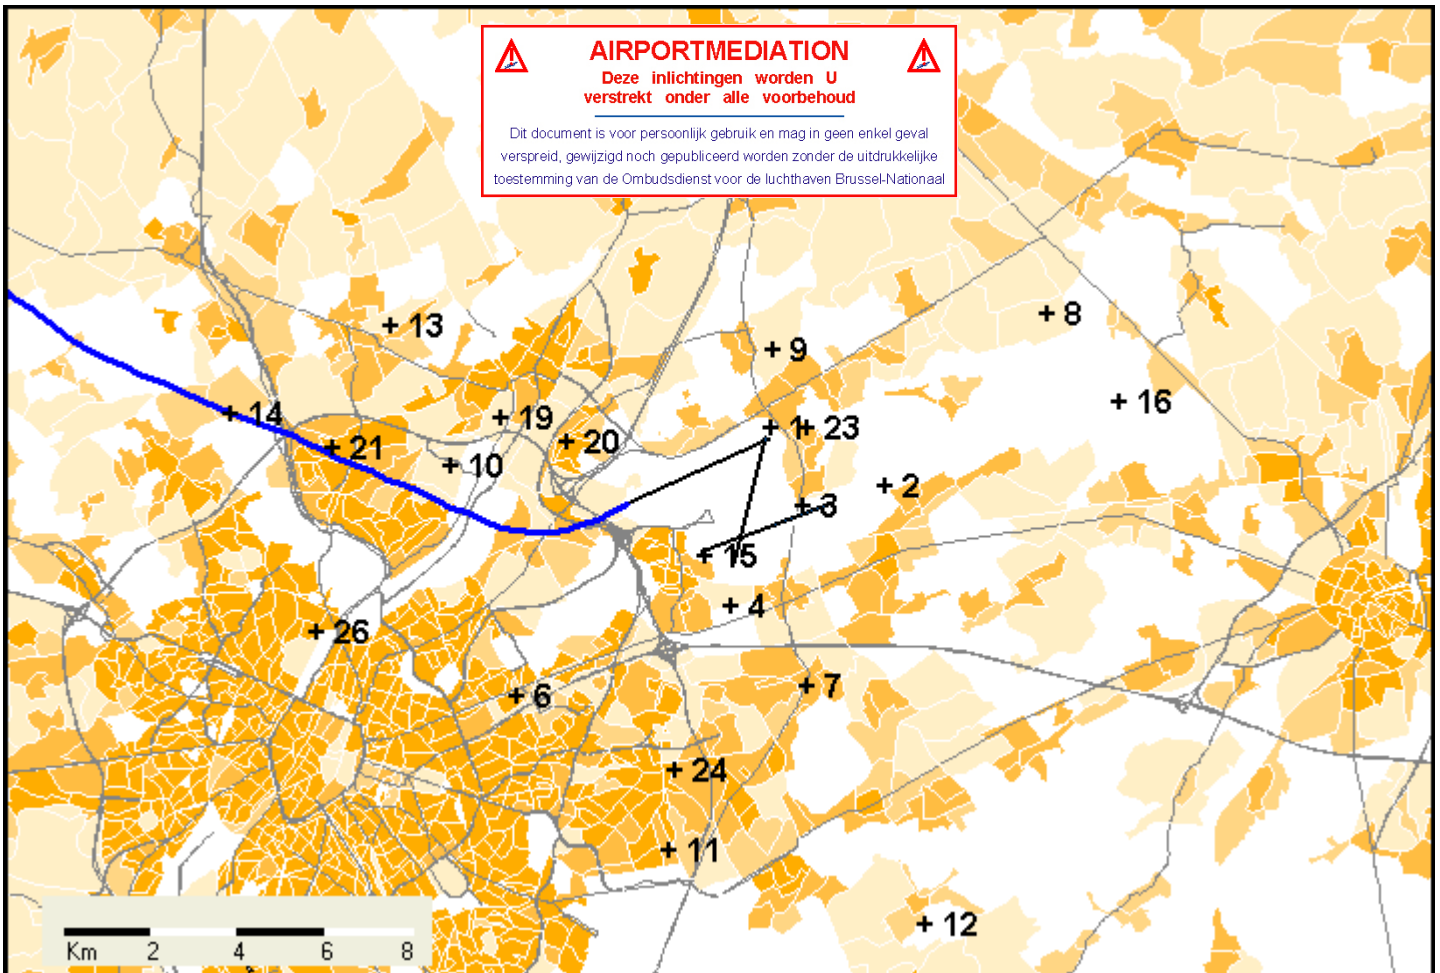

## Flight Data

Aircraft Type	B763
Registration Number	-
Runway	25R
SSR Code	-
Standard Instrument Departure	DENUT3C
Operation	DEP
Departure Aerodrome	EBBR
Destination Aerodrome	KO

## Horizontal Projected Flight Curve (HPFC)

**Population density :**      **Statistical Sectors :**

**Radar Data :**

**NIS (1999/01/01)**      **AROHM Department Spatial Planning**

**Belgocontrol**