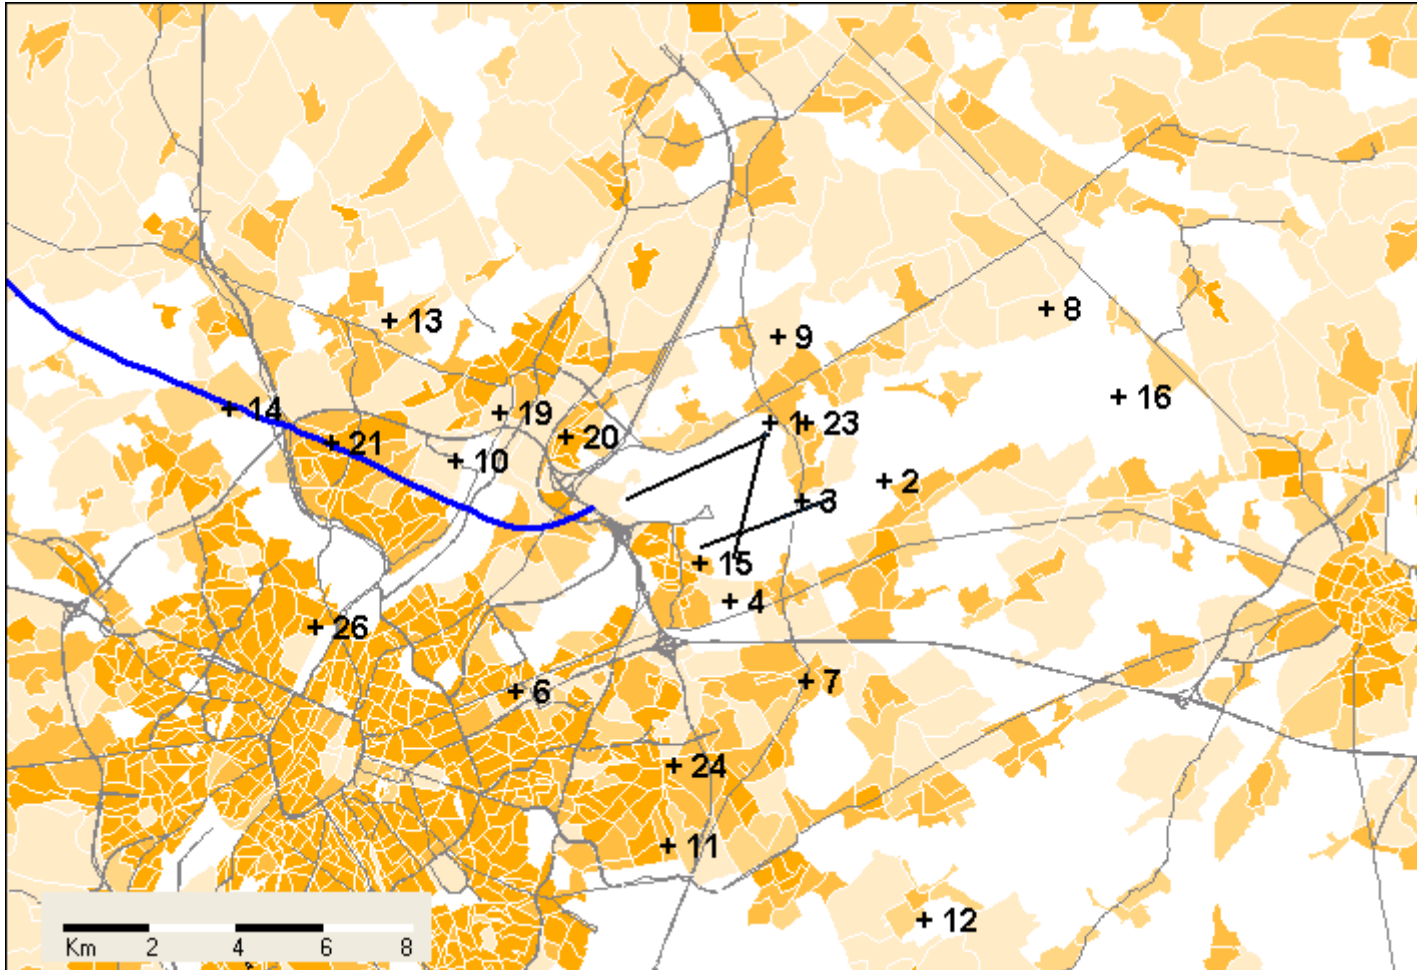

Saturday, 2010/02/13 >= 21:03:00 <= 23:59:59

Population density :  
NIS (1999/01/01)

Statistical Sectors :  
AROHM Department Spatial Planning

Radat Data :  
Belgocontrol