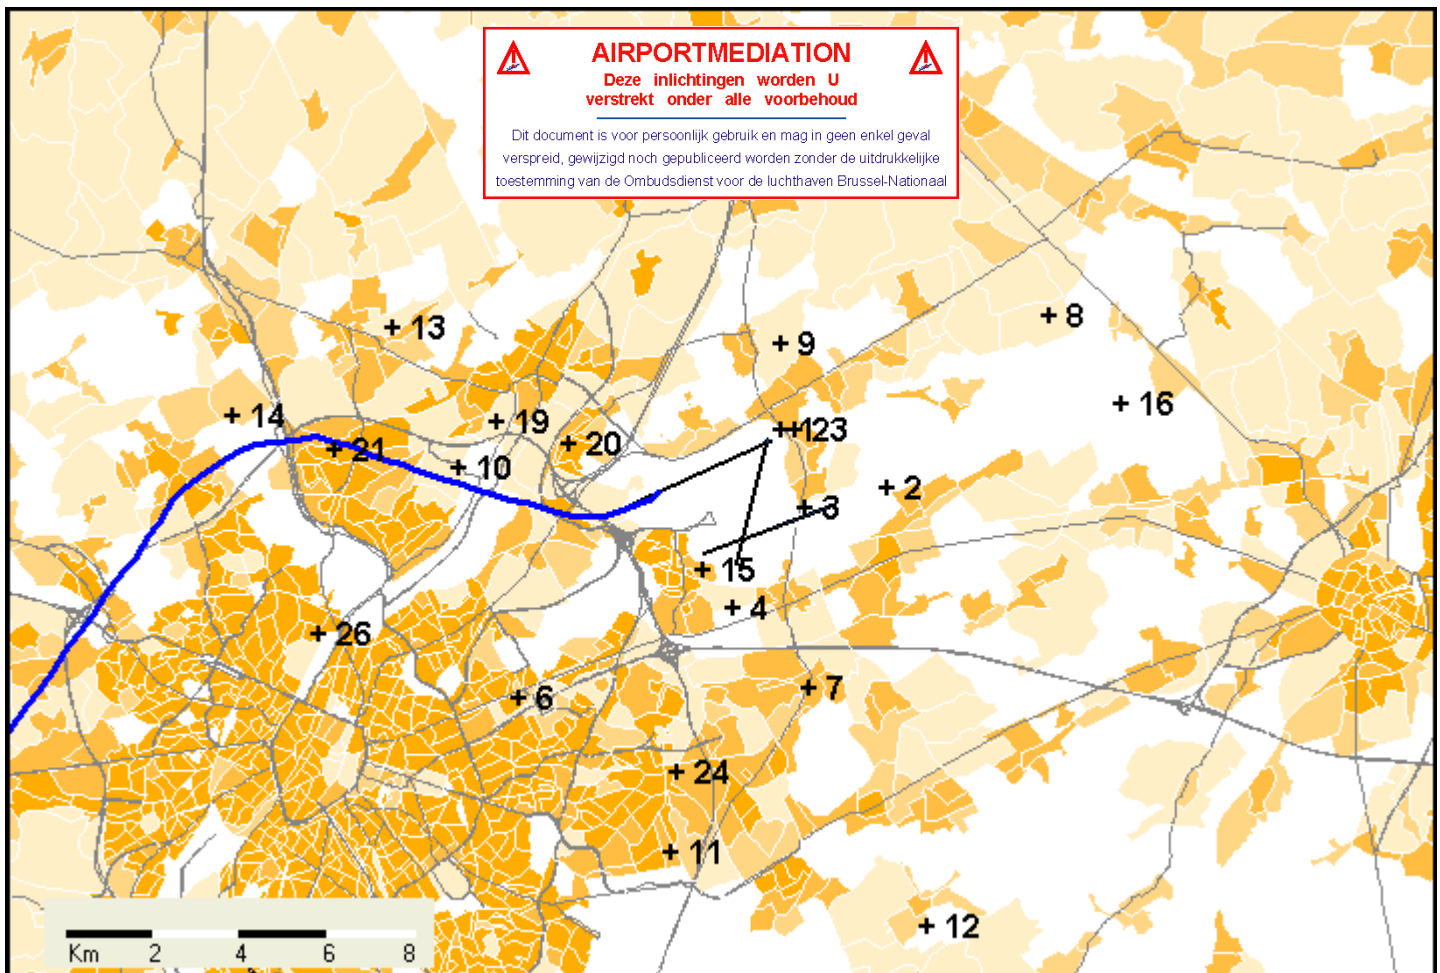

## Flight Data

Aircraft Type	B733
Registration Number	—
Runway	25R
SSR Code	—
Standard Instrument Departure	CIV1C
Operation	DEP
Departure Aerodrome	EBBR
Destination Aerodrome	LE

## Horizontal Projected Flight Curve (HPFC)

**Population density :**      **Statistical Sectors :**

**Radar Data :**

**NIS (1999/01/01)**      **AROHM Department Spatial Planning**

**Belgocontrol**