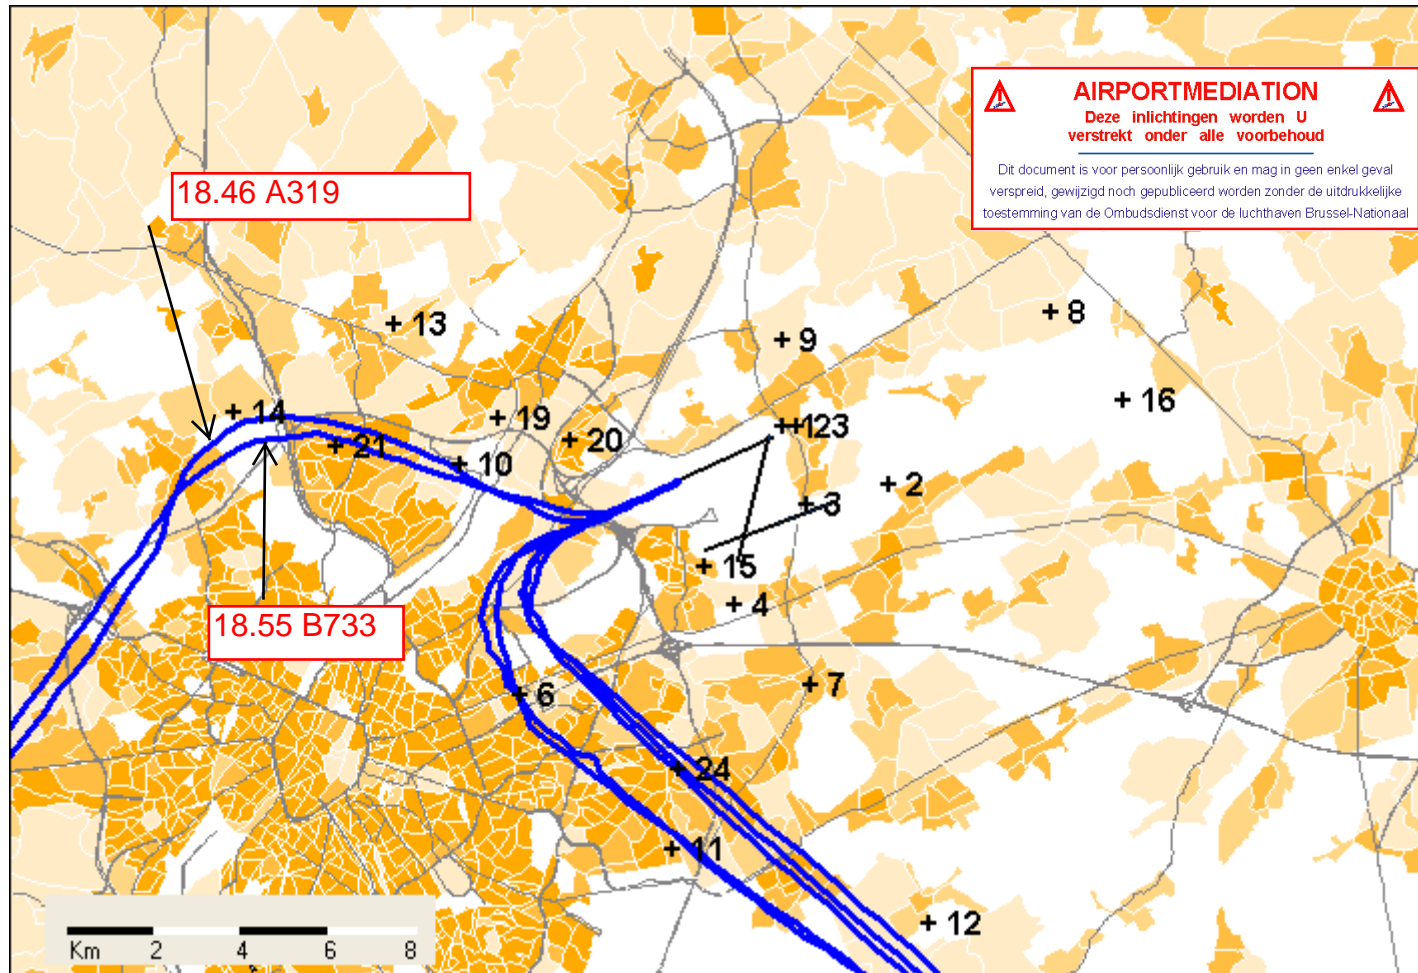

Thursday, 2011/09/29 >= 18:42:00 <= 19:05:00

Population density :  
NIS (1999/01/01)

Statistical Sectors :  
Teletlas 2004

Radar Data :  
Belgocontrol