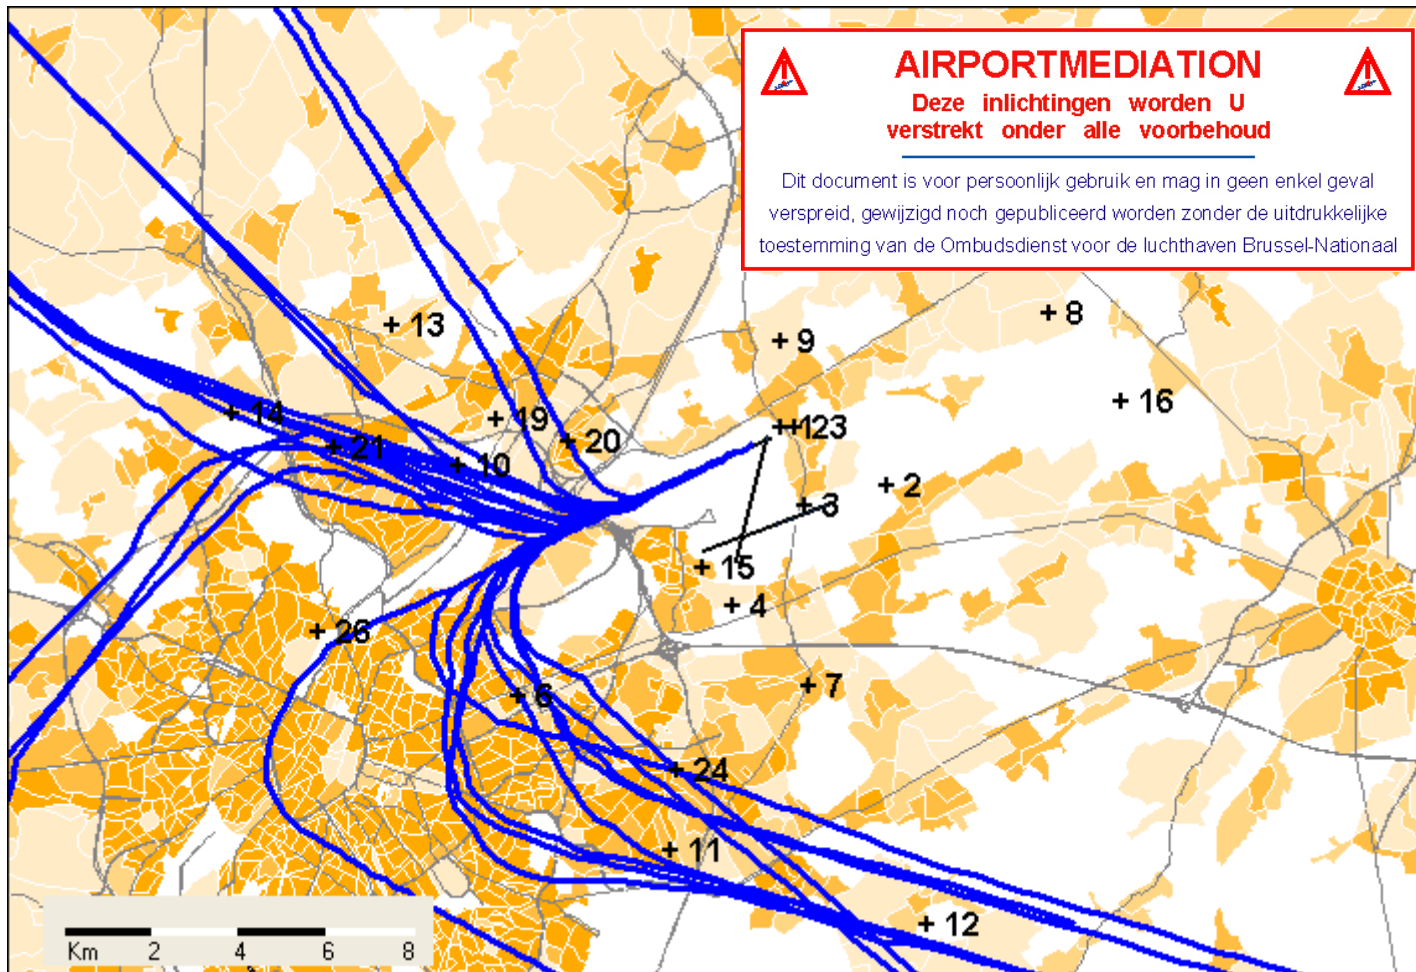

Thursday, 2011/07/21 >= 10:05:00 <= 10:50:00

Population density :
 NIS (1999/01/01)

Statistical Sectors :
 Teletlas 2004

Radar Data :
 Belgocontrol