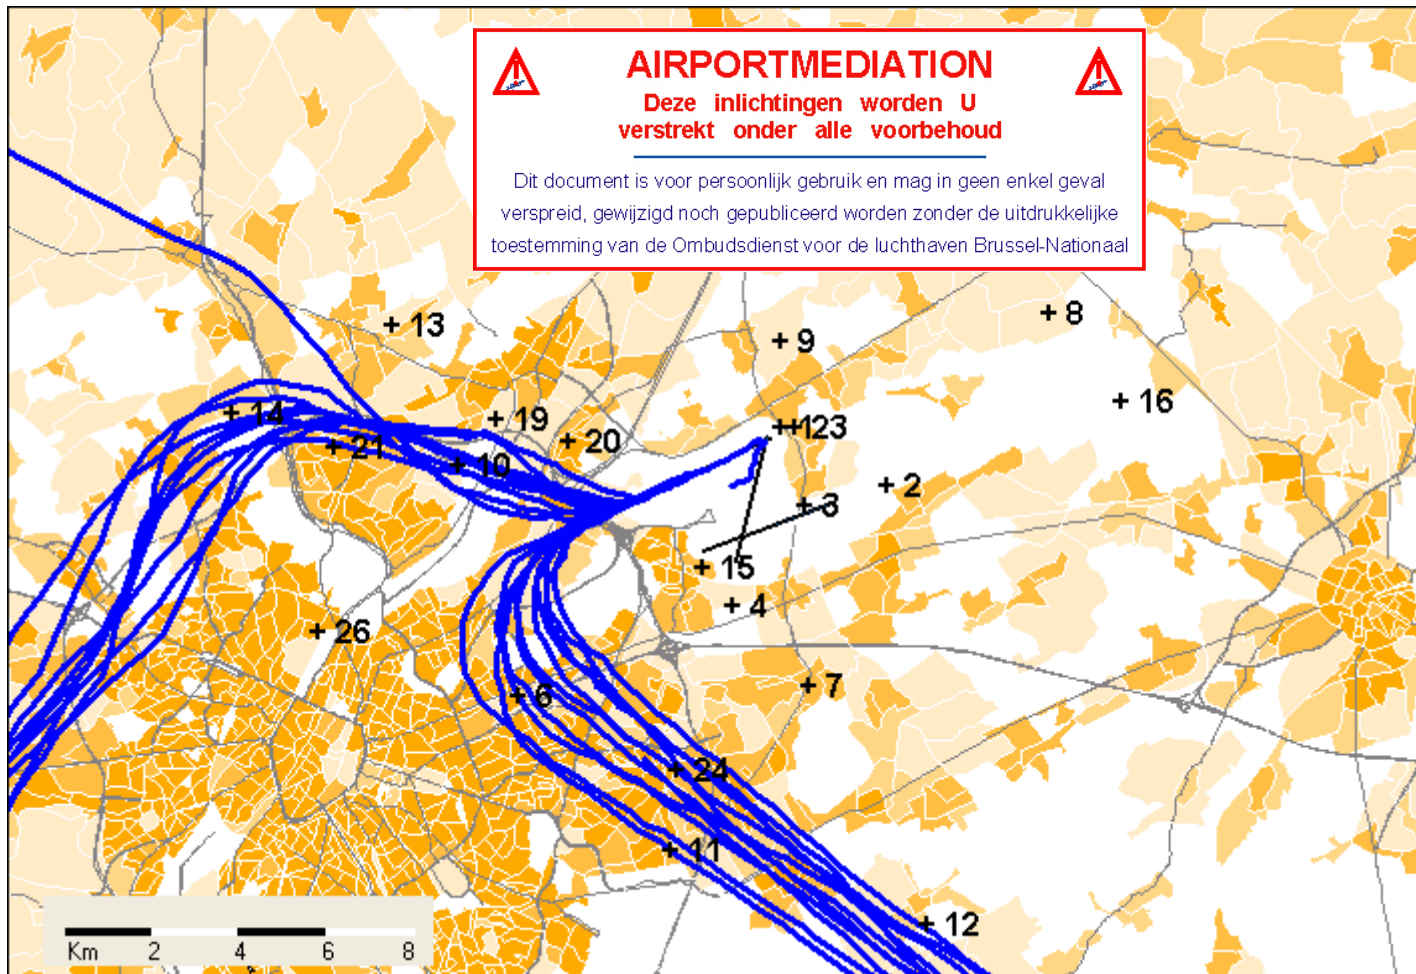

Tuesday, 2011/04/12 >= 06:00:00 <= 07:00:00

Population density :  
 NIS (1999/01/01)

Statistical Sectors :  
 Teletlas 2004

Radar Data :  
 Belgocontrol