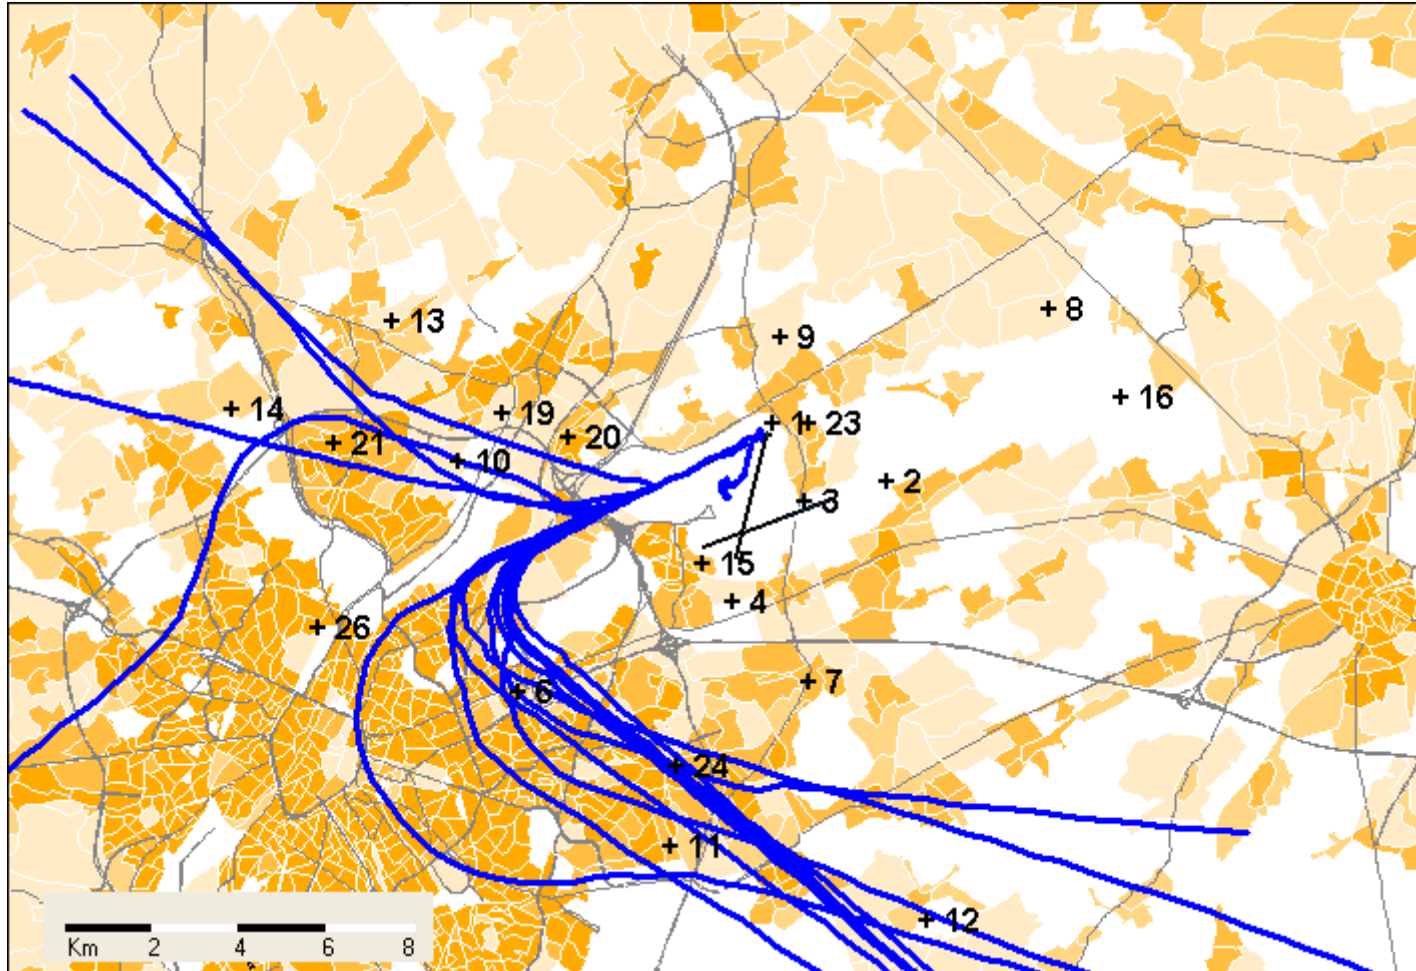

Tuesday, 2010/02/23 >= 06:00:00 <= 07:00:00

Population density :  
Po  
NIS (1999/01/01)

Statistical Sectors :  
AROHM Department Spatial Planning

Radar Data :  
Belgocontrol