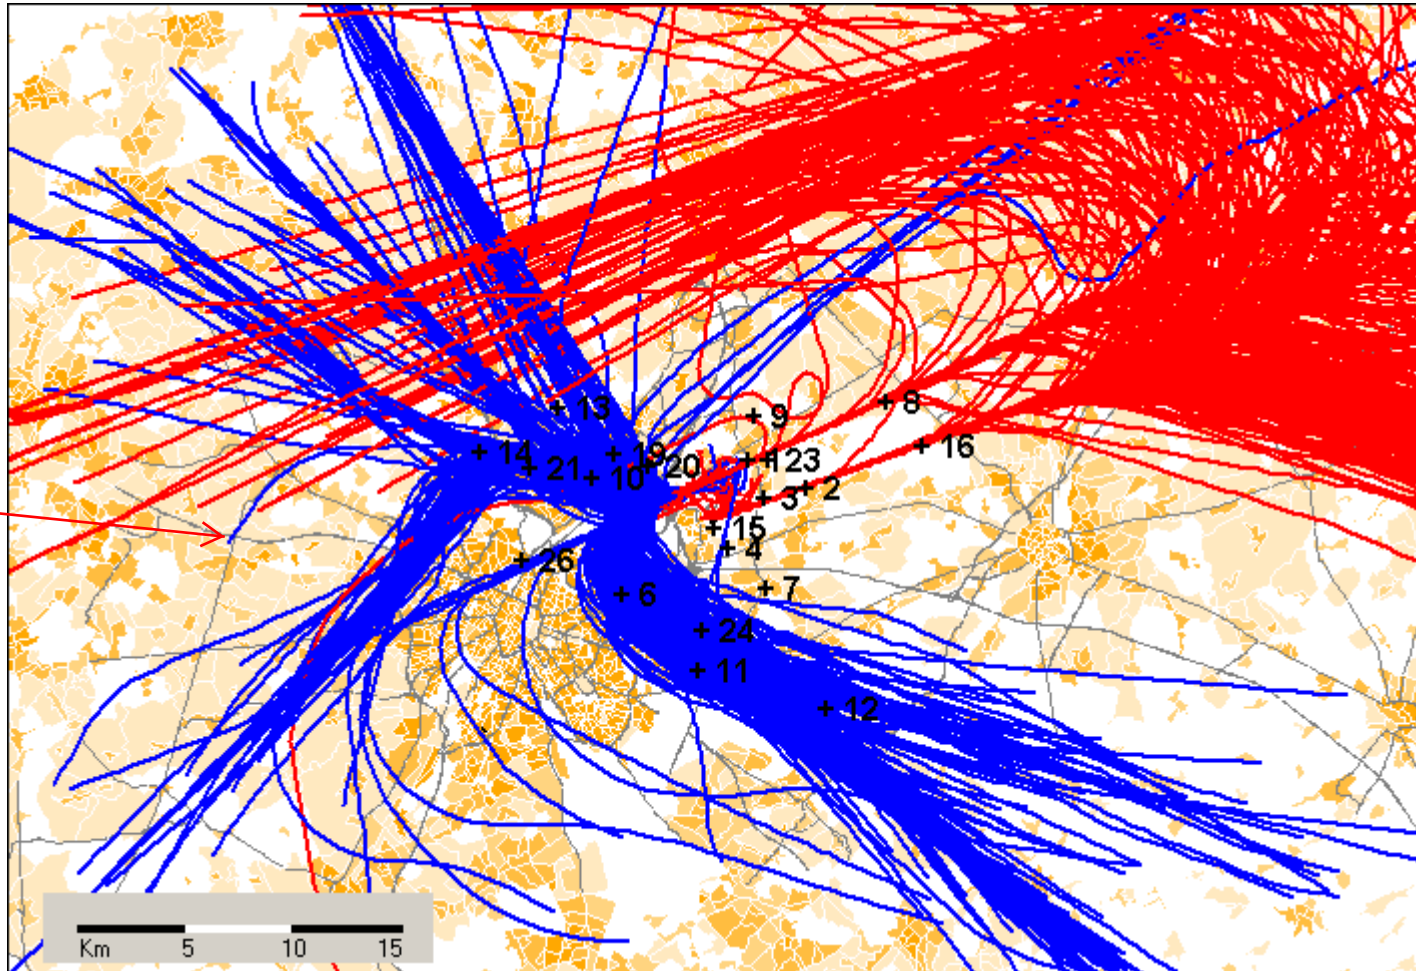

Thursday, 2009/06/18 >= 06:00:00 <= 22:59:59

**Population density :**  
NIS (1999/01/01)

**Statistical Sectors :**  
AROHM Department Spatial Planning

**Radar Data :**  
Belgocontrol