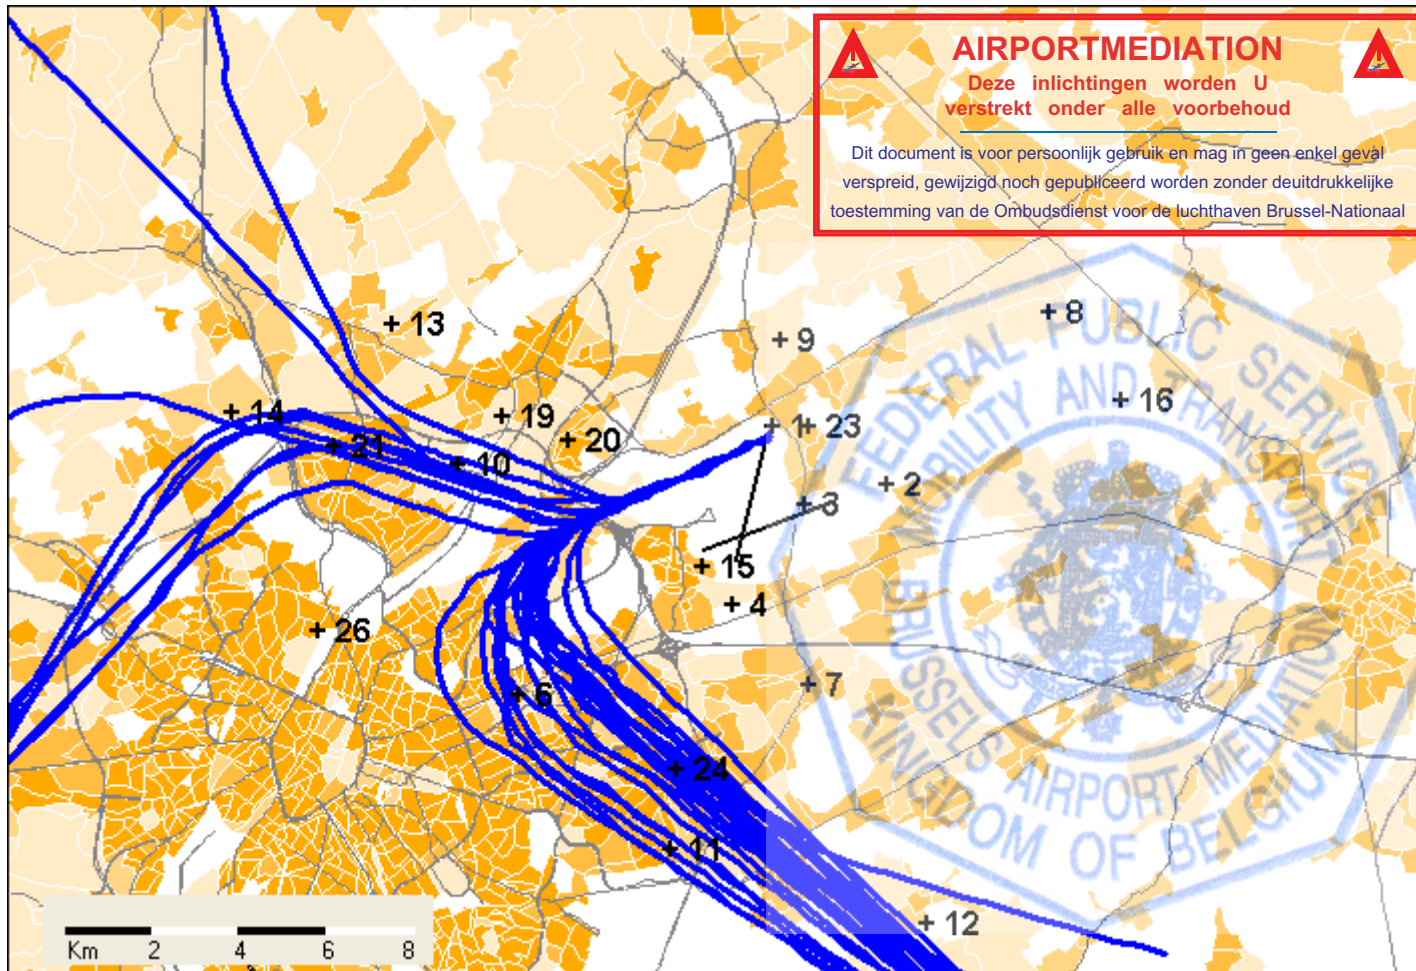

Tuesday, 2012/06/26 >= 06:00:00 <= 06:59:59

Population density :  
NIS (1999/01/01)

Statistical Sectors :  
Teletlas 2004

Radar Data :  
Belgocontrol