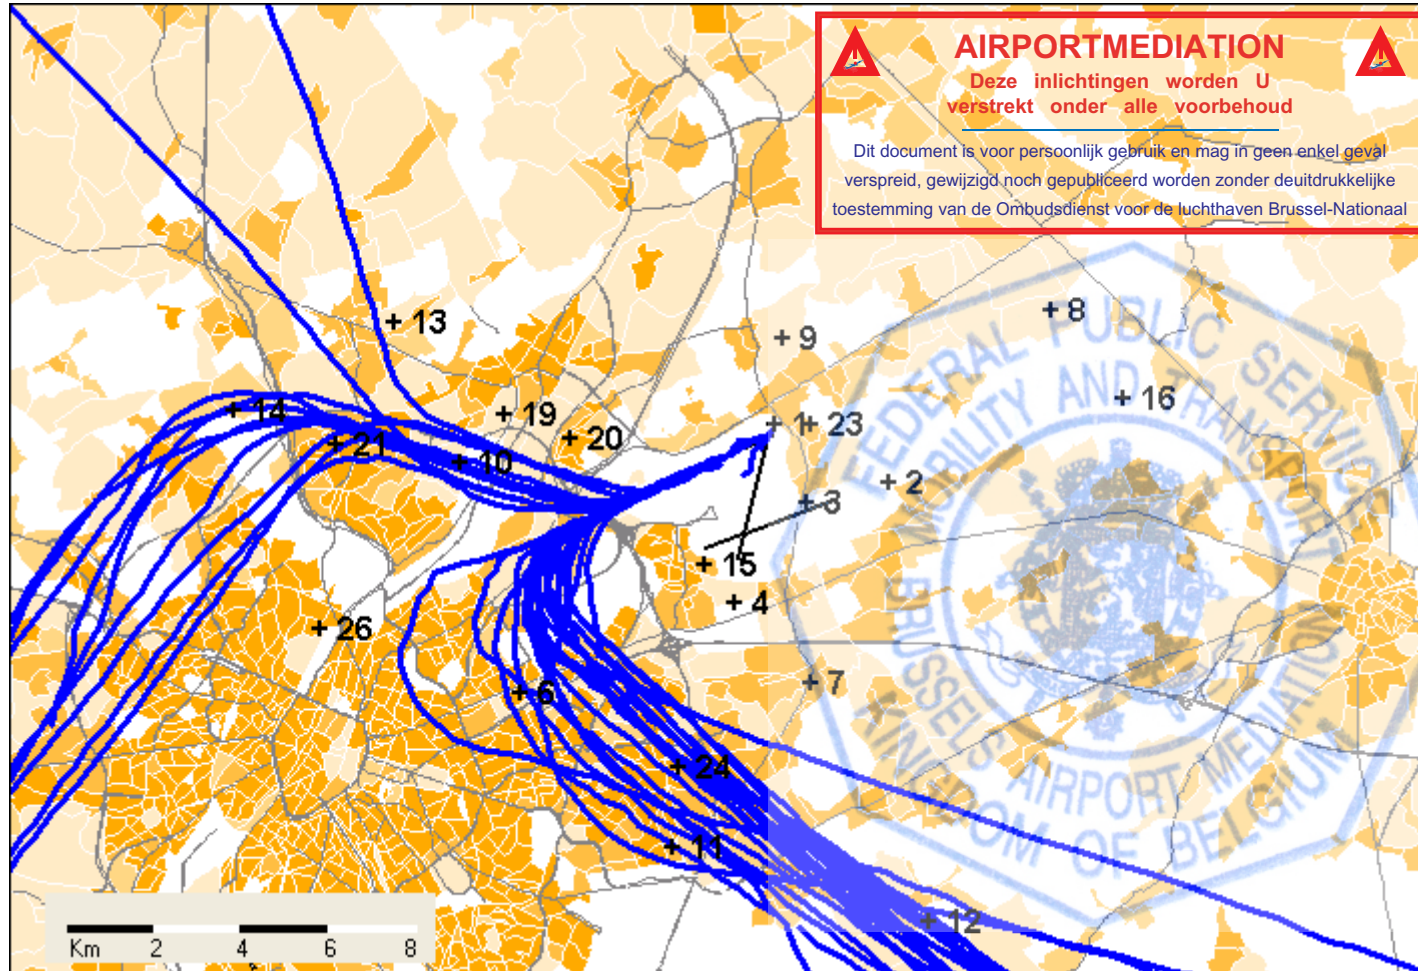

Monday, 2012/06/25 >= 06:00:00 <= 06:59:59 number of Flights:3

Population density :
NIS (1999/01/01)

Statistical Sectors :
Teleatlas 2004

Radar Data :
Belgocontrol