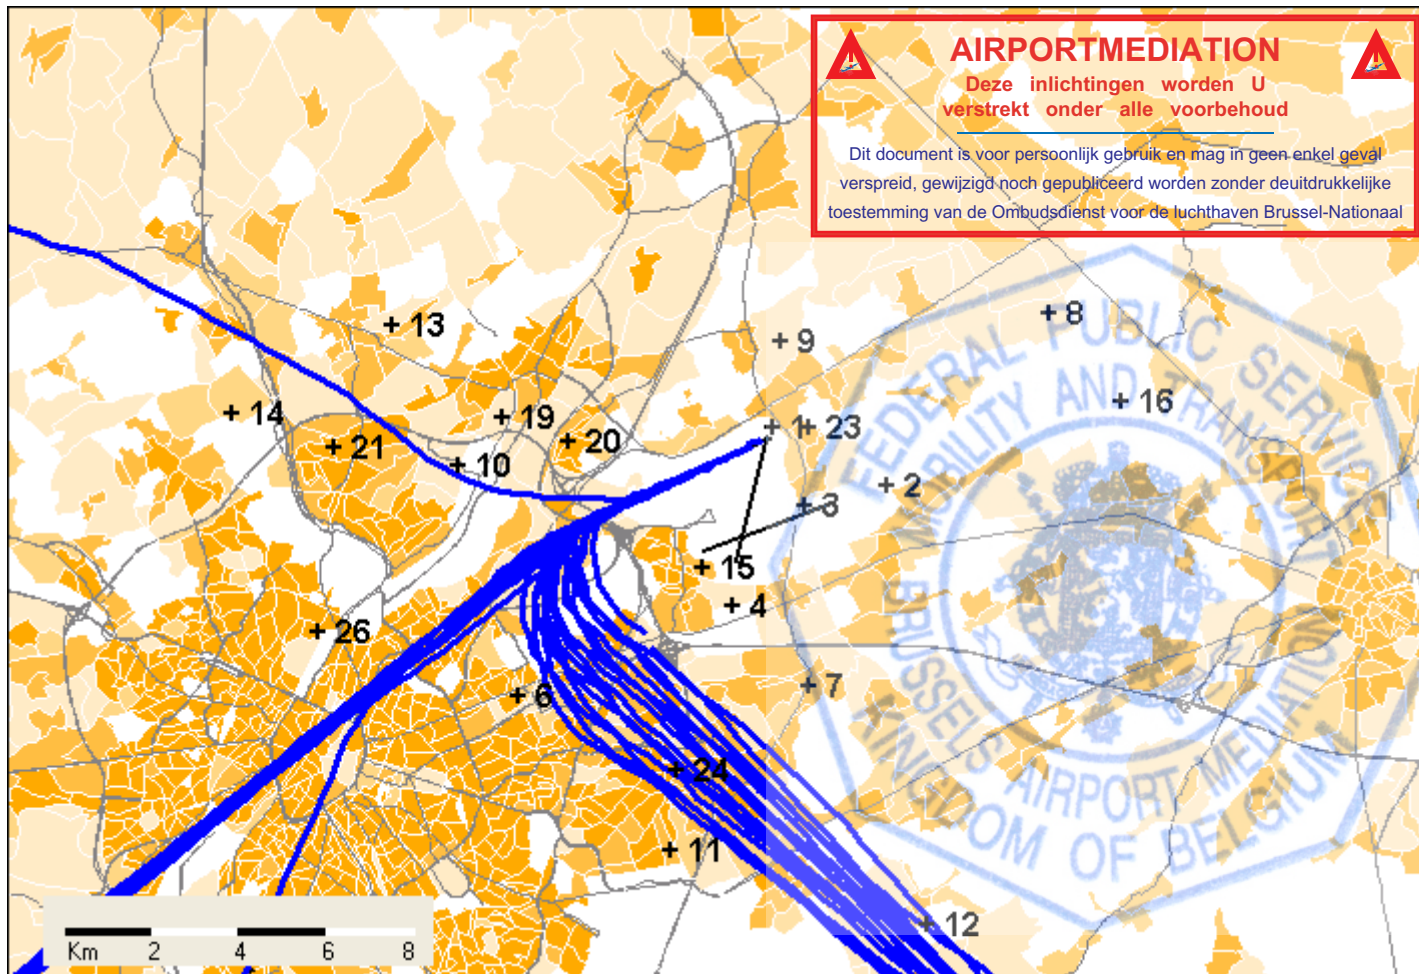

Saturday, 2012/06/23 >= 06:00:00 <= 06:59:59 number of Flights:

Population density :
NIS (1999/01/01)

Statistical Sectors :
Teatlas 2004

Radar Data :
Belgocontrol