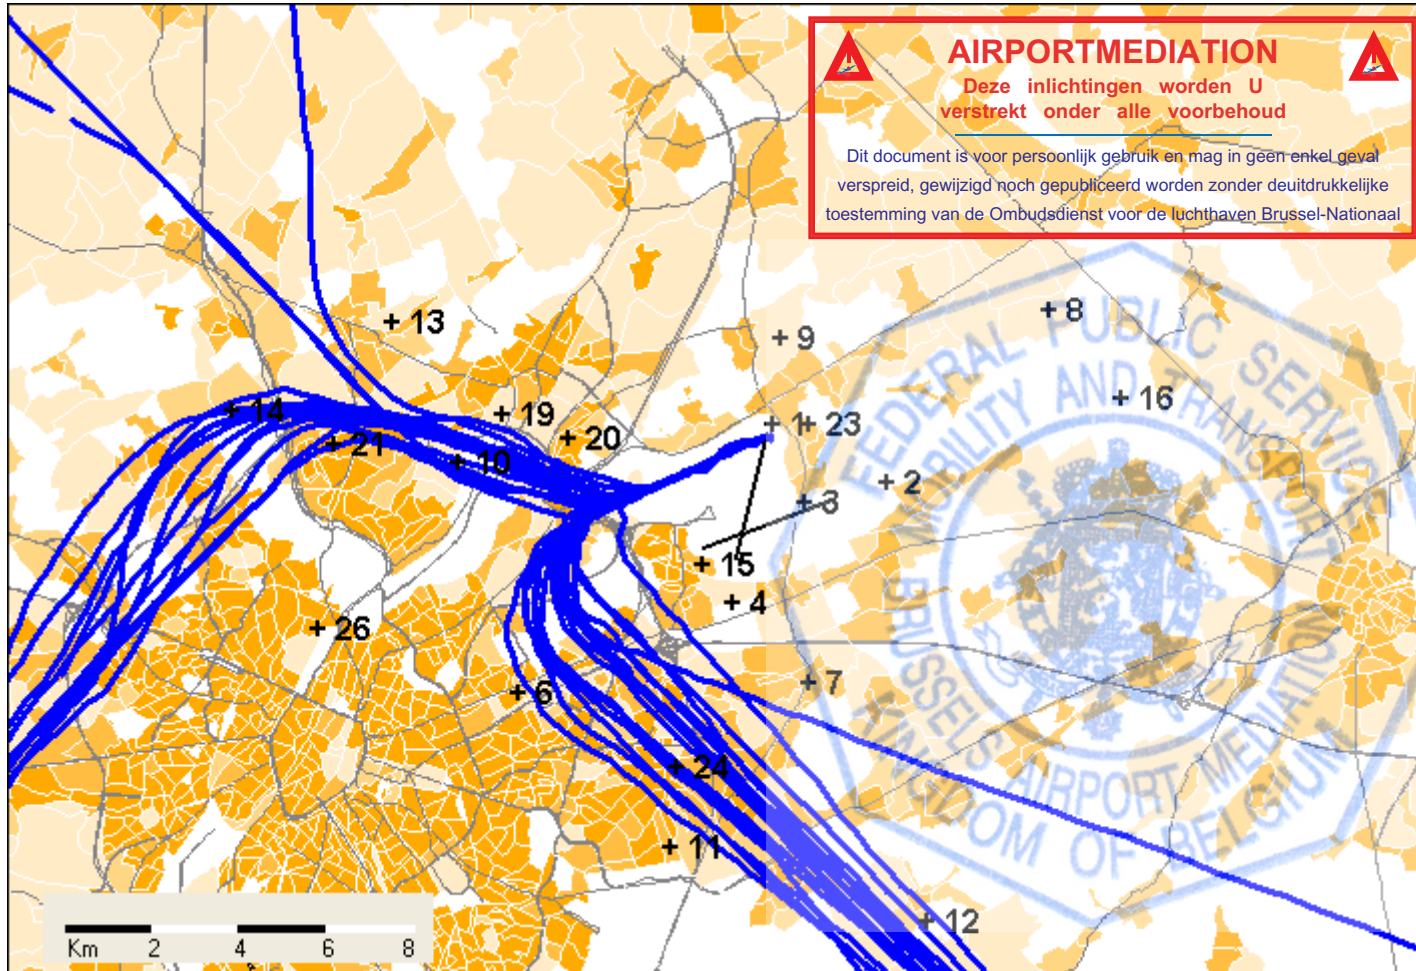

Friday, 2012/06/22 >= 06:00:00 <= 06:59:59

Population density :
NIS (1999/01/01)

Statistical Sectors :
Teletlas 2004

Radar Data :
Belgocontrol