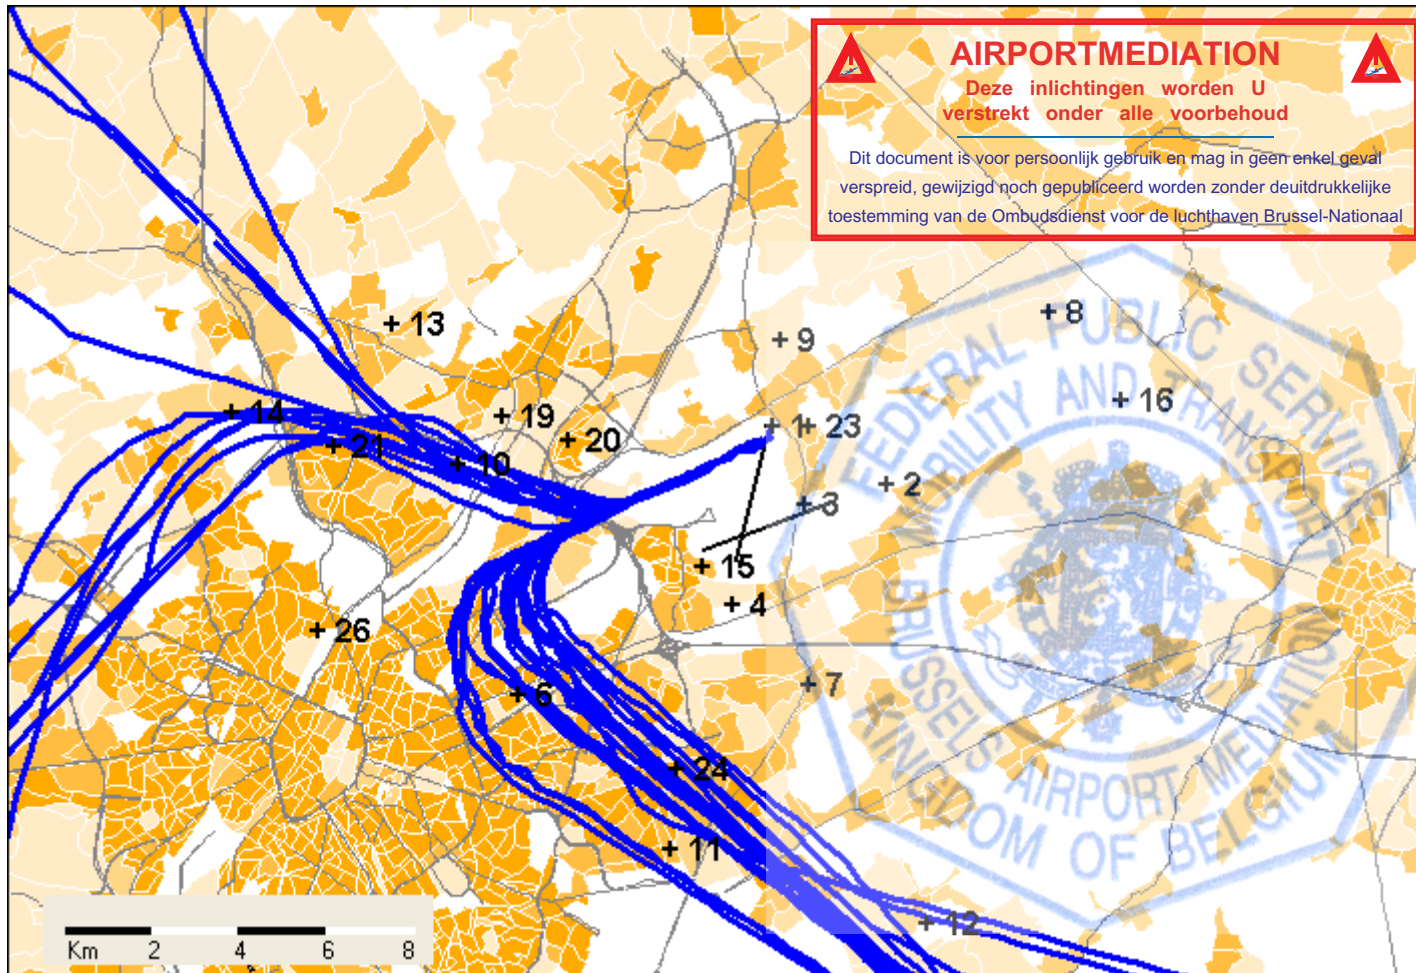

Thursday, 2012/06/21 >= 06:00:00 <= 06:59:59

Population density :
NIS (1999/01/01)

Statistical Sectors :
Teletlas 2004

Radar Data :
Belgocontrol