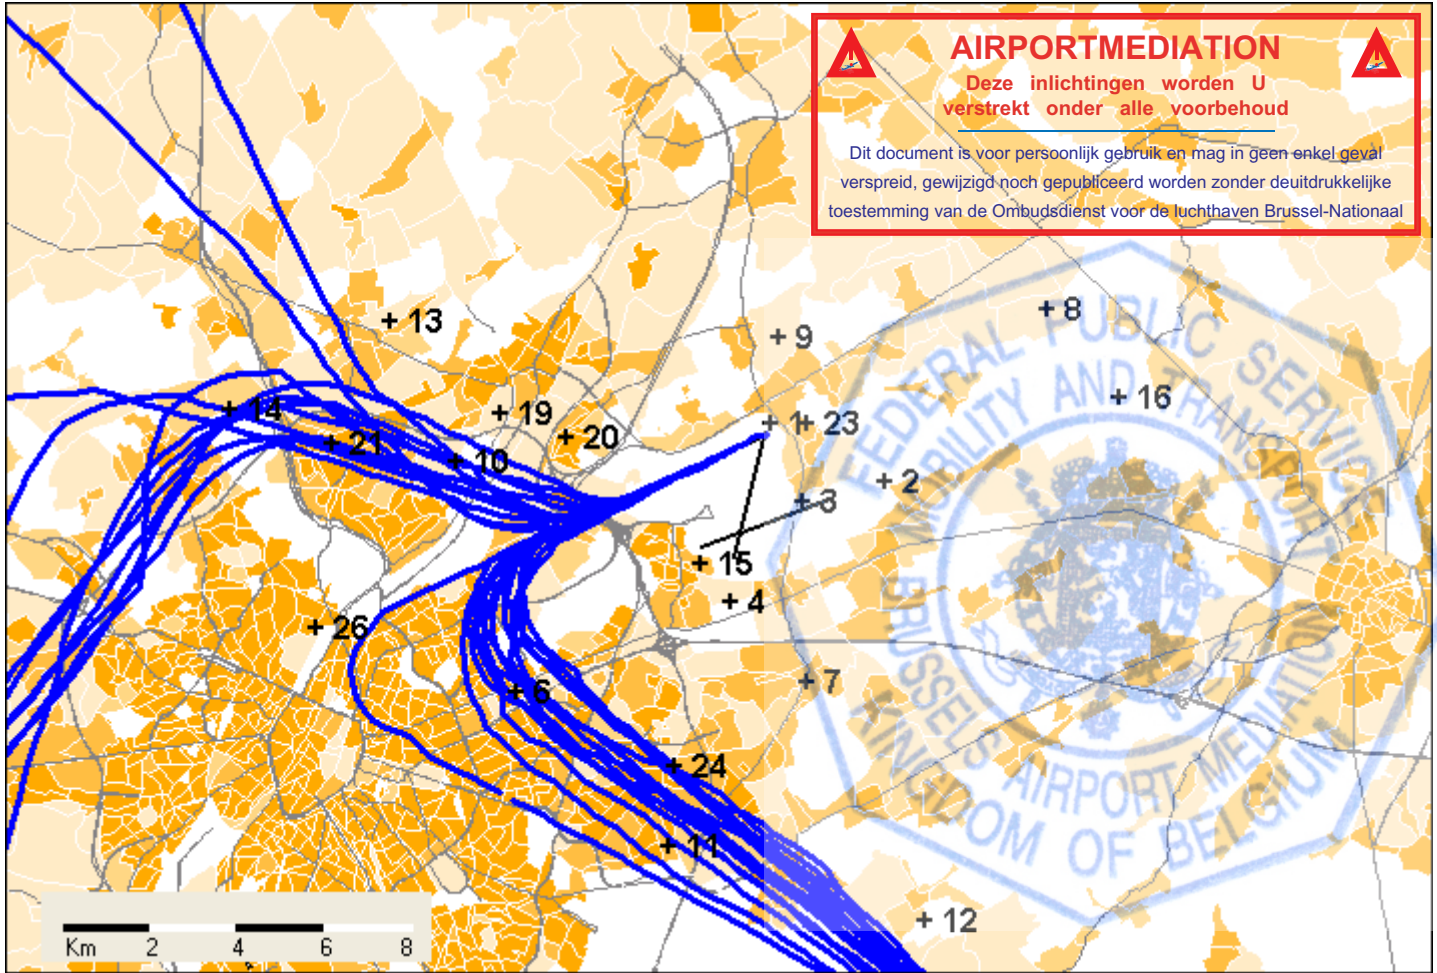

Wednesday, 2012/06/20 >= 06:00:00 <= 06:59:59

Population density :
NIS (1999/01/01)

Statistical Sectors :
Teletlas 2004

Radar Data :
Belgocontrol