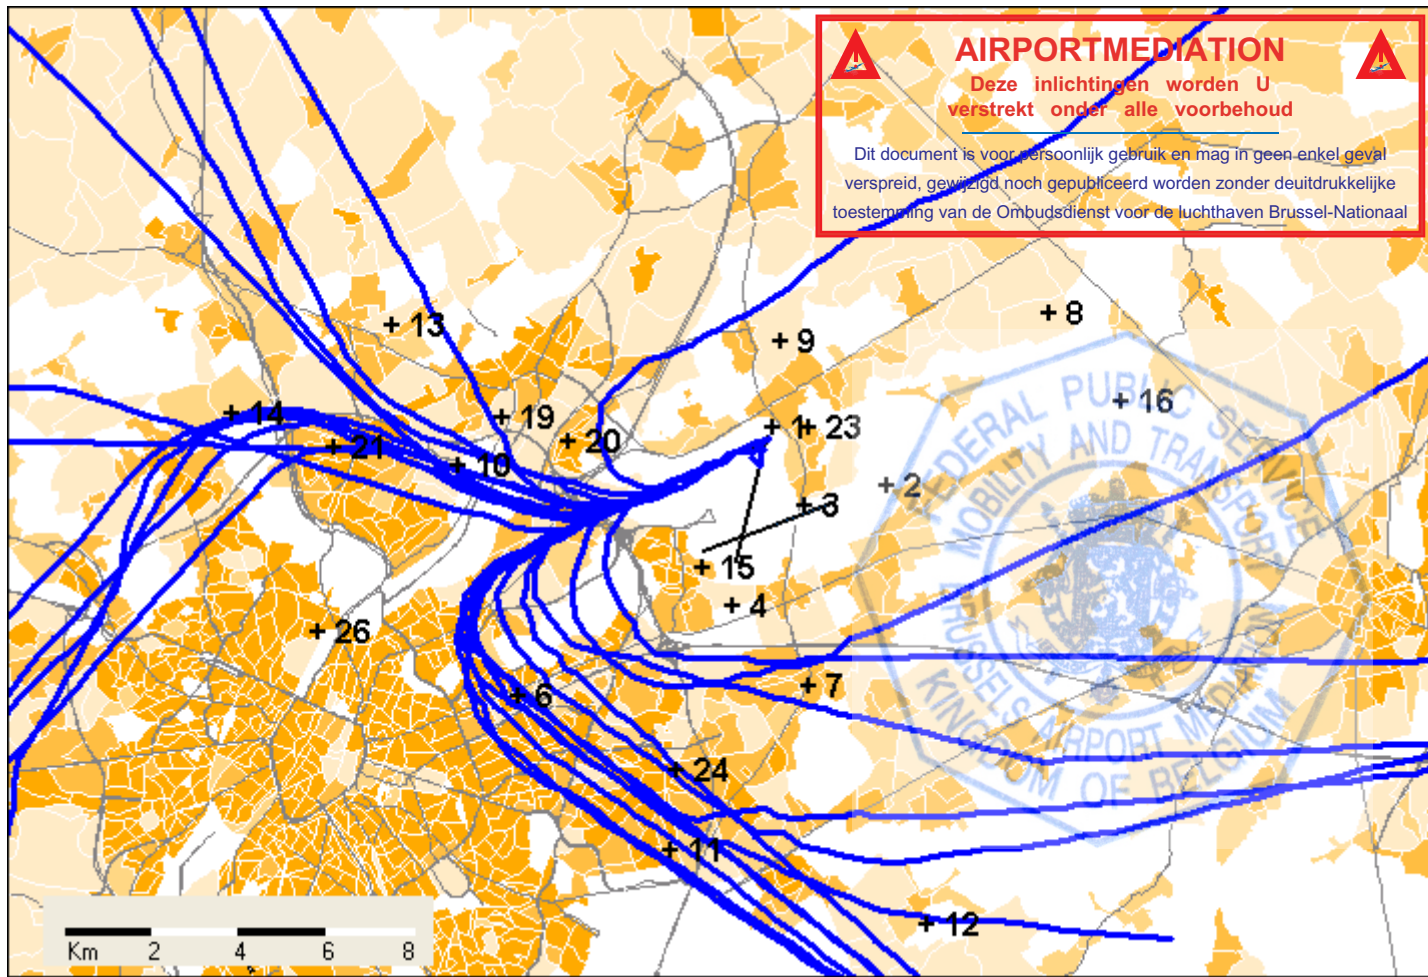

Monday, 2012/06/18 >= 06:00:00 <= 06:59:59

Population density :
NIS (1999/01/01)

Statistical Sectors :
Teletlas 2004

Radar Data :
Belgocontrol