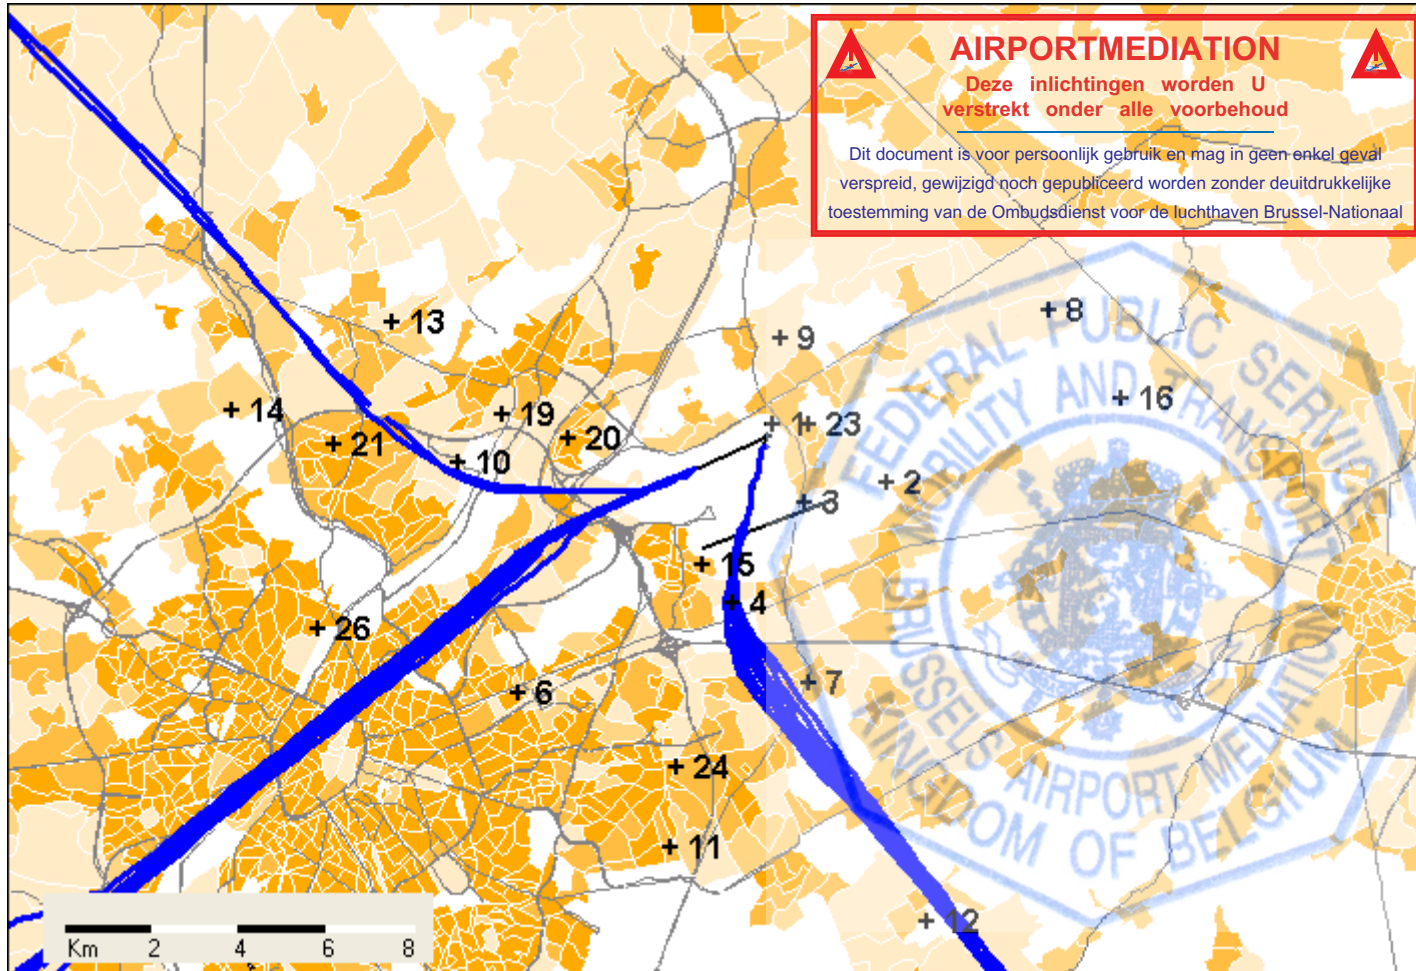

Sunday, 2012/06/17 >= 06:00:00 <= 06:59:59

Population density :
NIS (1999/01/01)

Statistical Sectors :
Teletlas 2004

Radar Data :
Belgocontrol