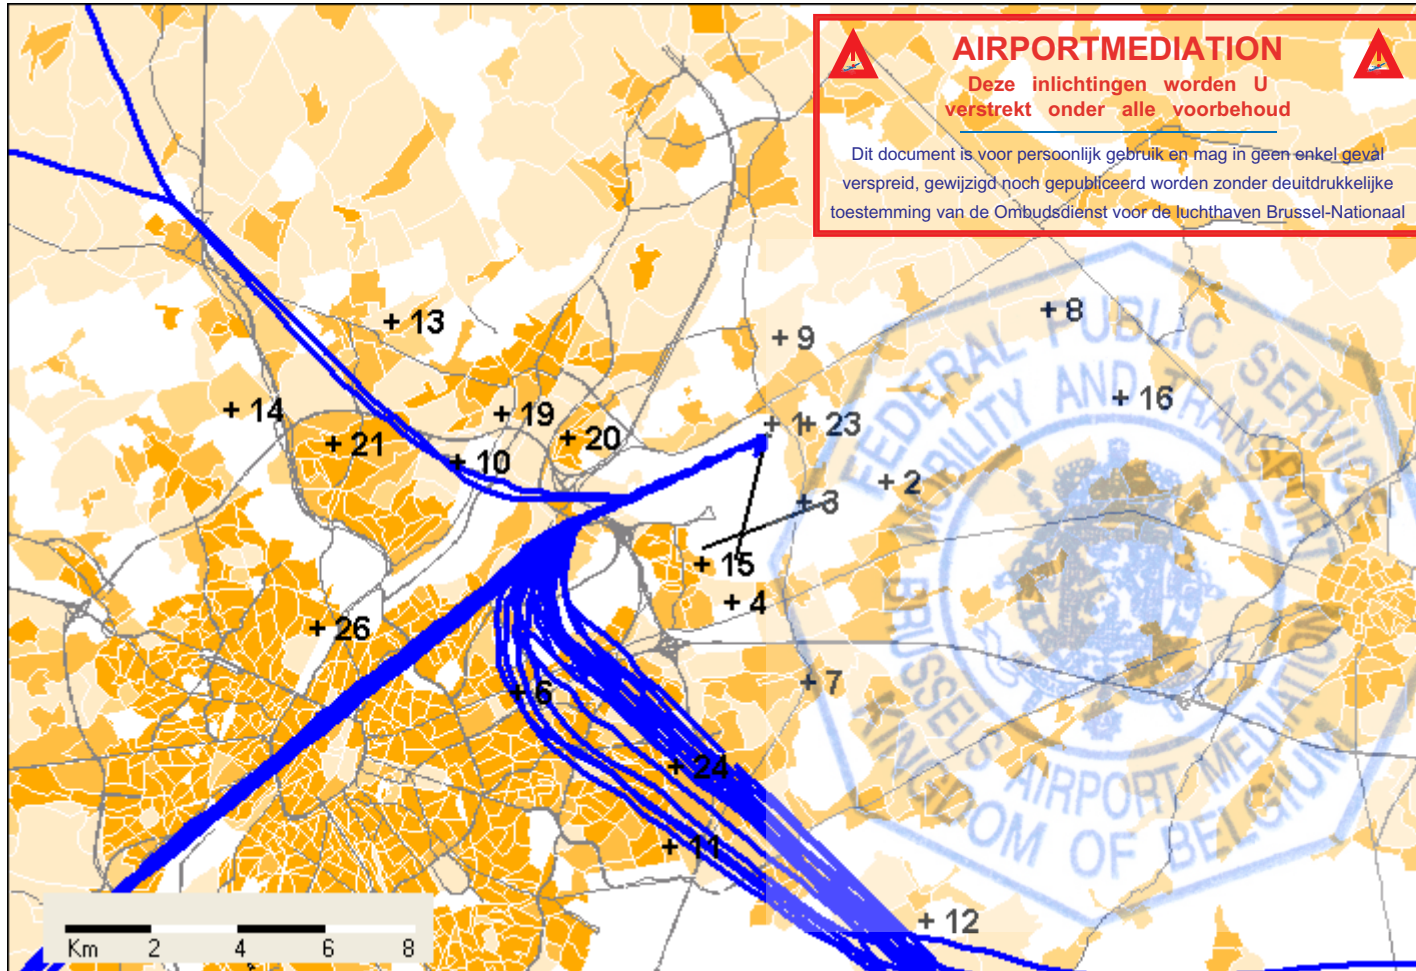

Saturday, 2012/06/16 >= 06:00:00 <= 06:59:59

Population density :  
NIS (1999/01/01)

Statistical Sectors :  
Teletlas 2004

Radar Data :  
Belgocontrol