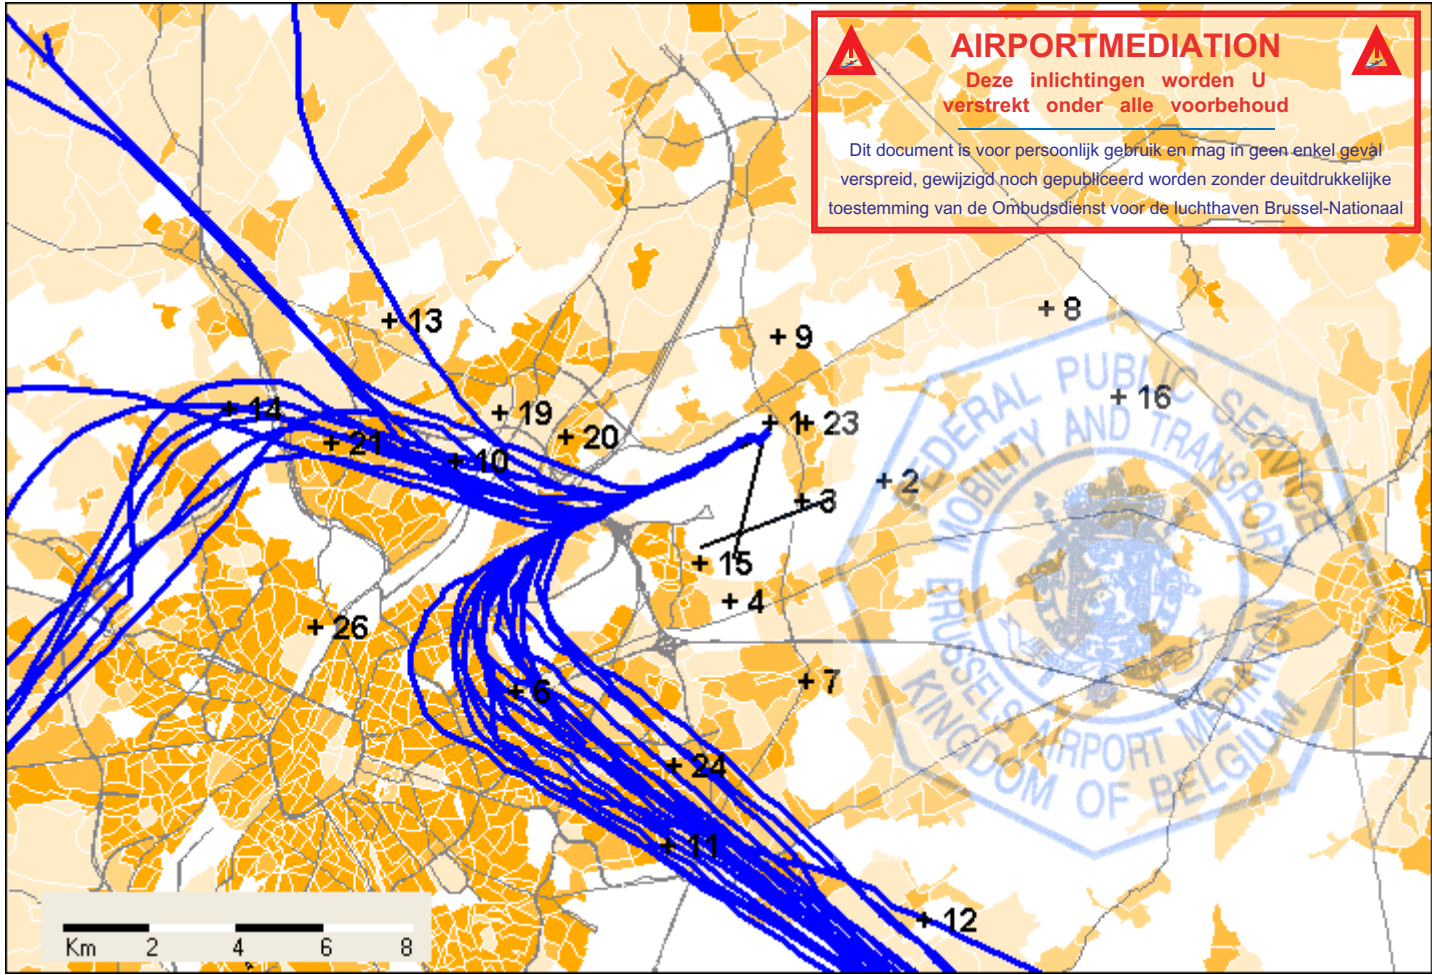

Wednesday, 2012/06/13 >= 06:00:00 <= 06:59:59

Population density :
NIS (1999/01/01)

Statistical Sectors :
Teletlas 2004

Radar Data :
Belgocontrol