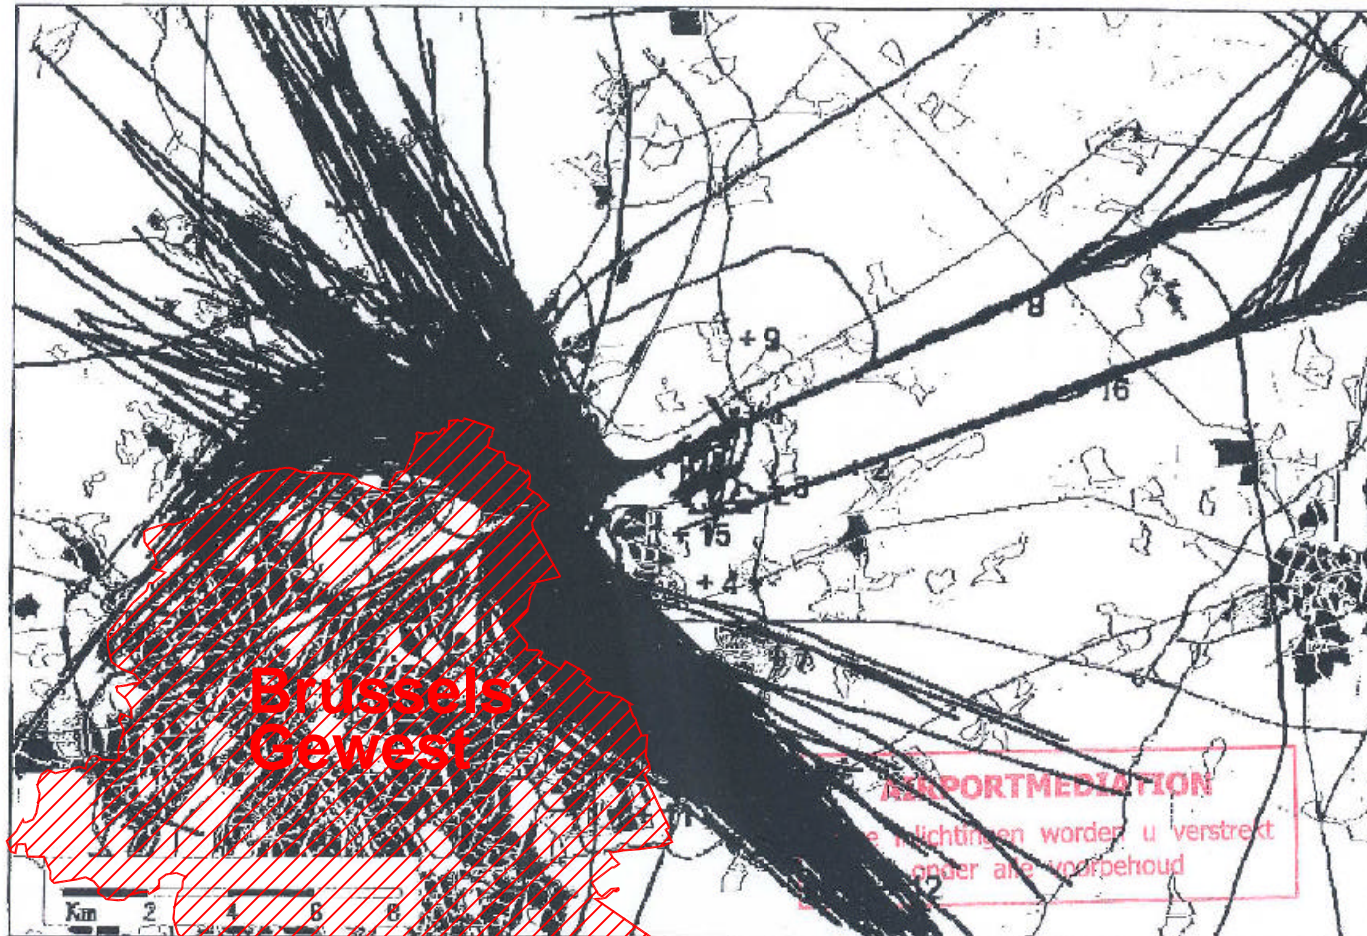

Na spreidingsplan

HPFC Rapport **Dagvluchten**

Tuesday, 2009/01/11 08:00:00 - 22:59:59

Number of Flights: 618

Population density :
NIS (1999/01/01)

Statistical Sectors :
AROHM Department Spatial Planning

Radar Data :
Belgocontrol