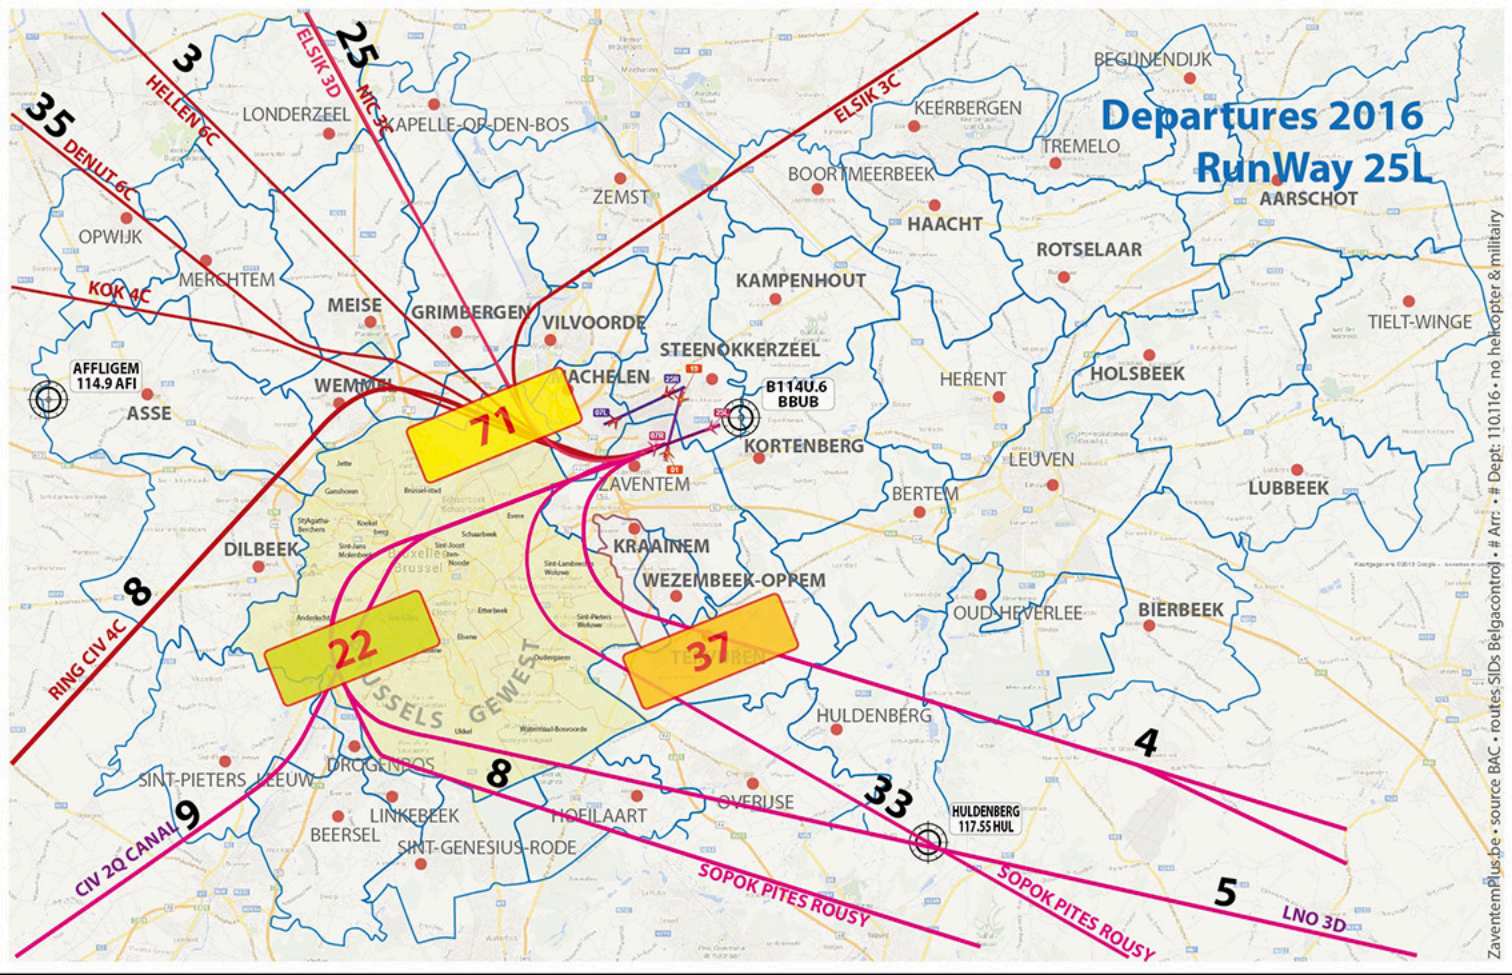

Departures 2016 RunWay 01

Departures 2016 RunWay 07L

Zaventem flus - source BAC - routes SIDs Belgacontrol - # Arr - # Dept: 110.116 - no helicopter & military

Departures 2016 RunWay 07R

Departures 2016 RunWay 19

176

2.957

232

2387

338

Departures 2016 RunWay 25L

Departues 2016 RunWay 25R