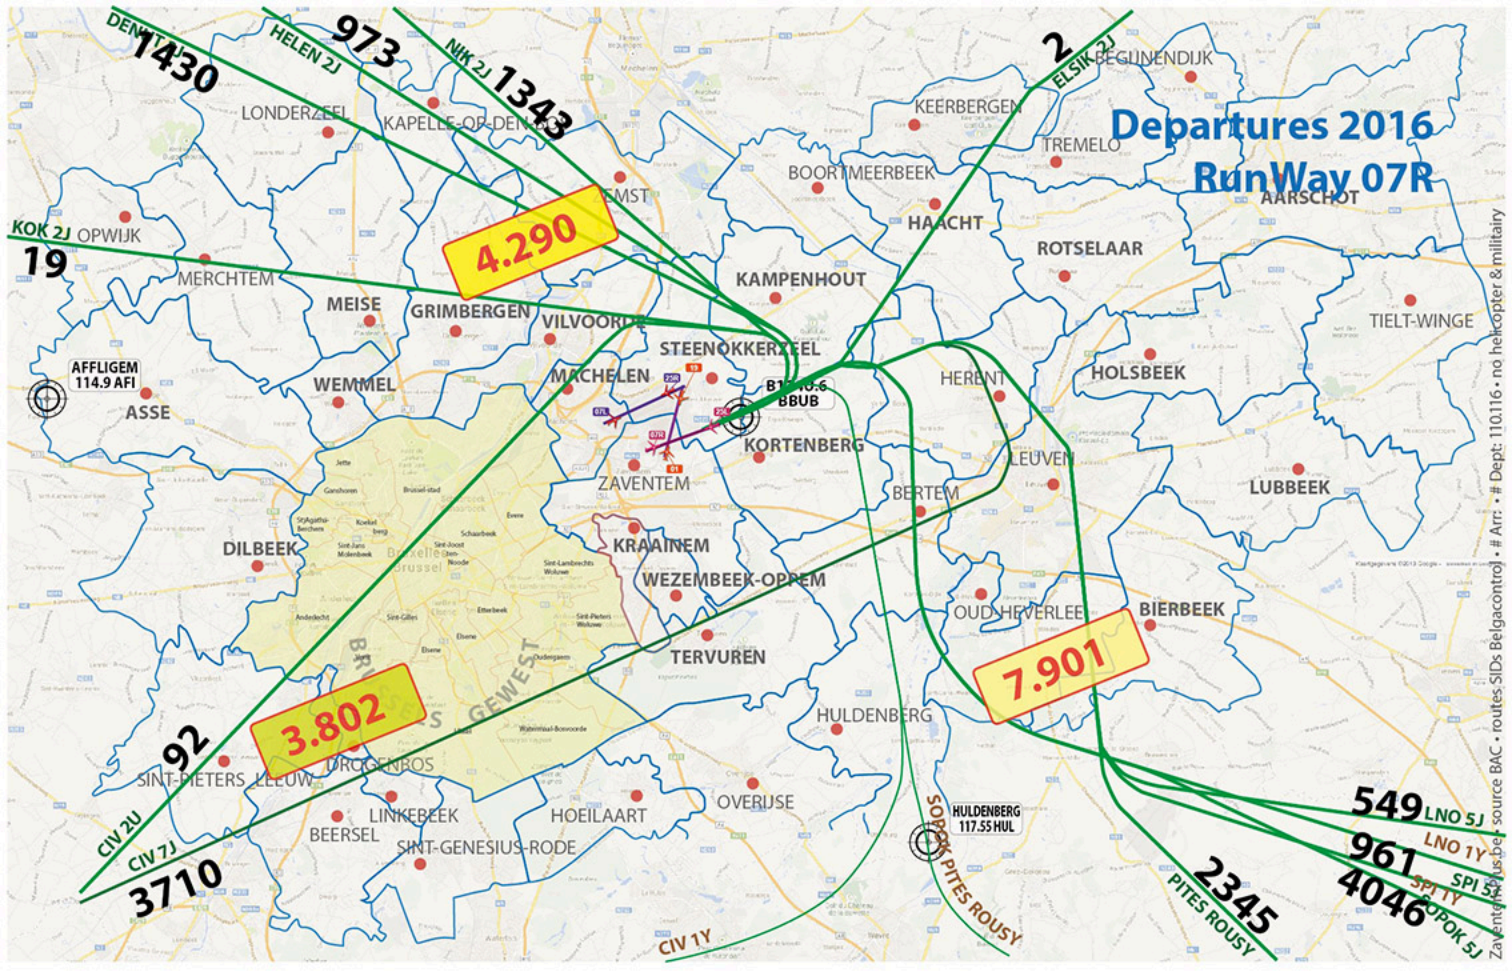

Departures 2016 RunWay 01

Departures 2016 RunWay 07L

Zaventem flus - source BAC - routes SIDs Belgacontrol - # Arr - # Dept: 110.116 - no helicopter & military

Departures 2016 RunWay 07R

Departures 2016 RunWay 19

176

2.957

232

2387

338

Departures 2016 RunWay 25L

Departues 2016 RunWay 25R