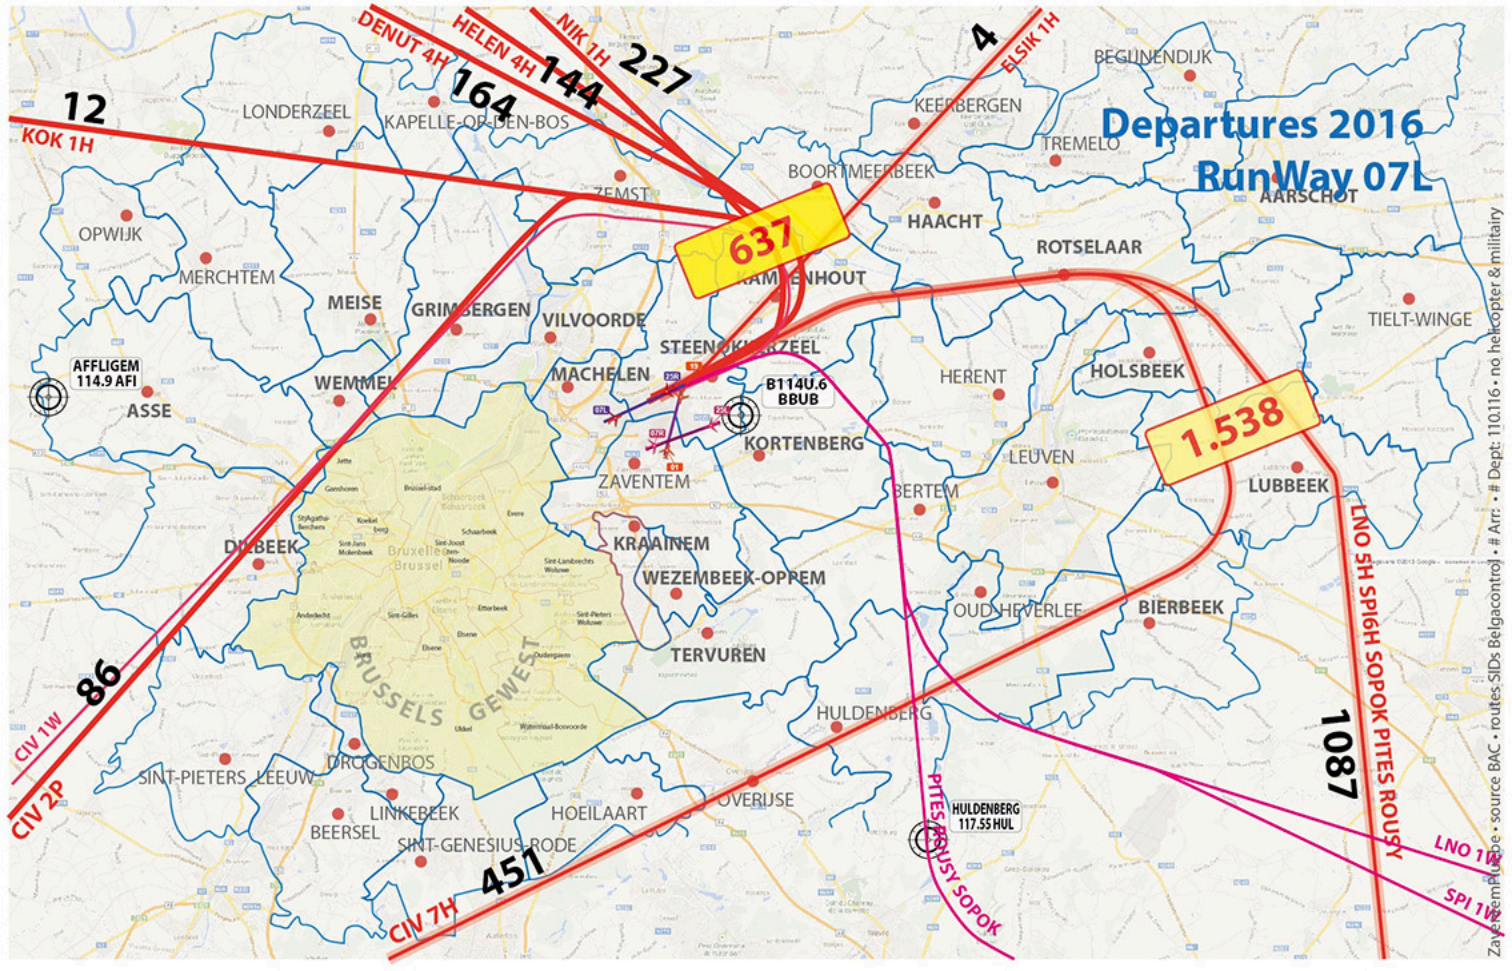

Departures 2016 RunWay 01

Departures 2016 RunWay 07L

Zaventem flus - source BAC - routes SIDs Belgacontrol - # Arr - # Dept: 110.116 - no helicopter & military

Departures 2016 RunWay 07R

Departures 2016 RunWay 19

176

2.957

232

2387

338

Departures 2016 RunWay 25L

Departues 2016 RunWay 25R