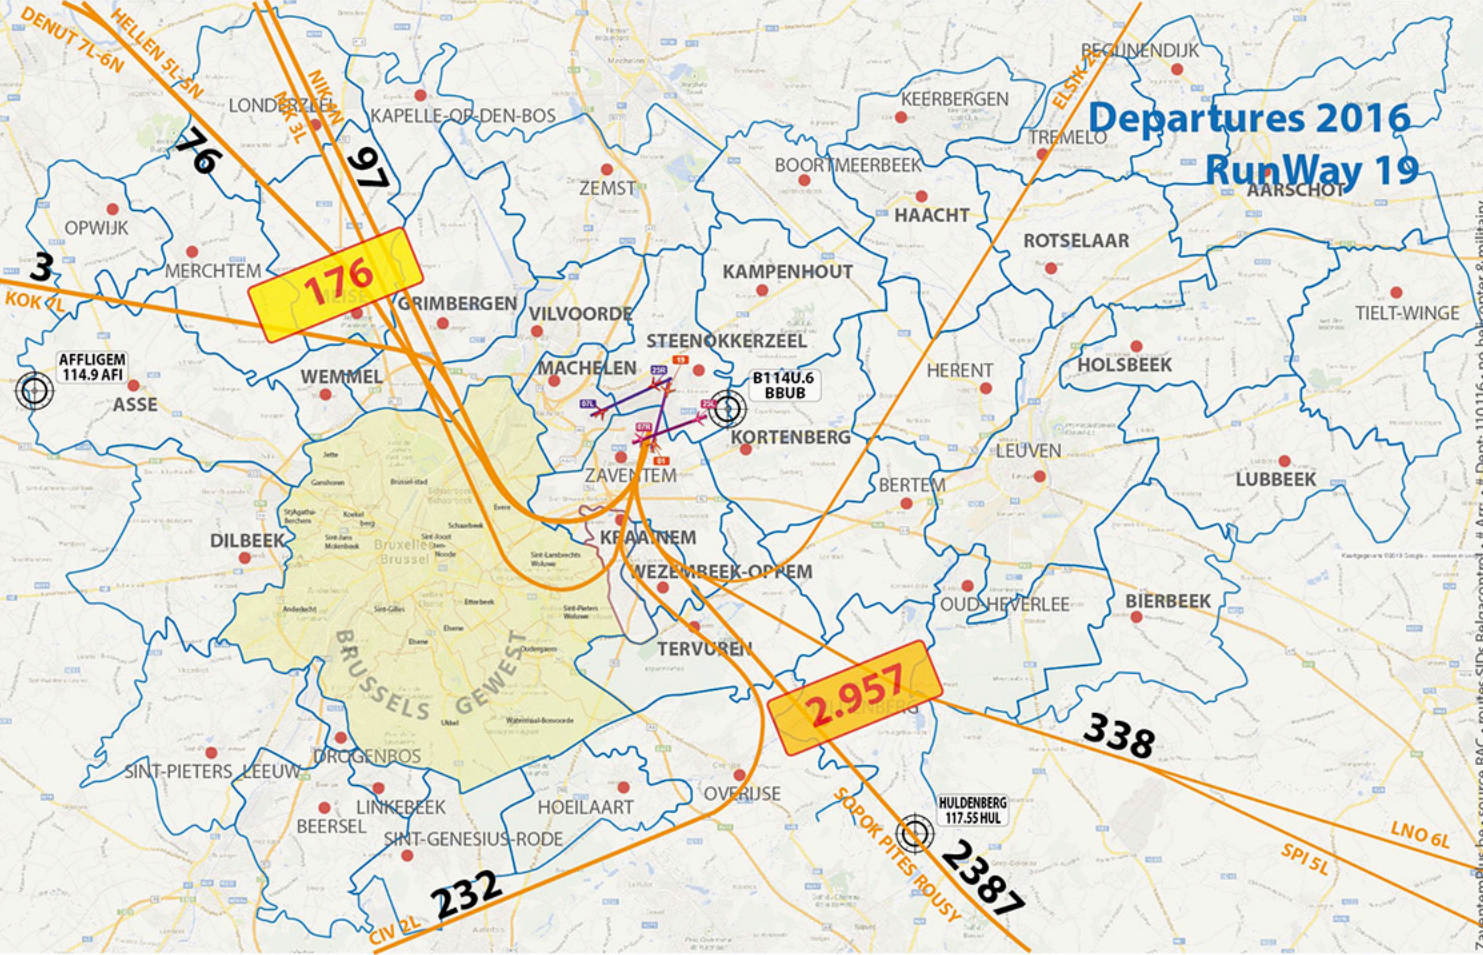

Departures 2016 RunWay 01

Departures 2016 RunWay 07L

Zaventem flus - source BAC - routes SIDs Belgacontrol - # Arr - # Dept: 110.116 - no helicopter & military

Departures 2016 RunWay 07R

Departures 2016 RunWay 19

176

2.957

232

2387

338

Departures 2016 RunWay 25L

Departues 2016 RunWay 25R