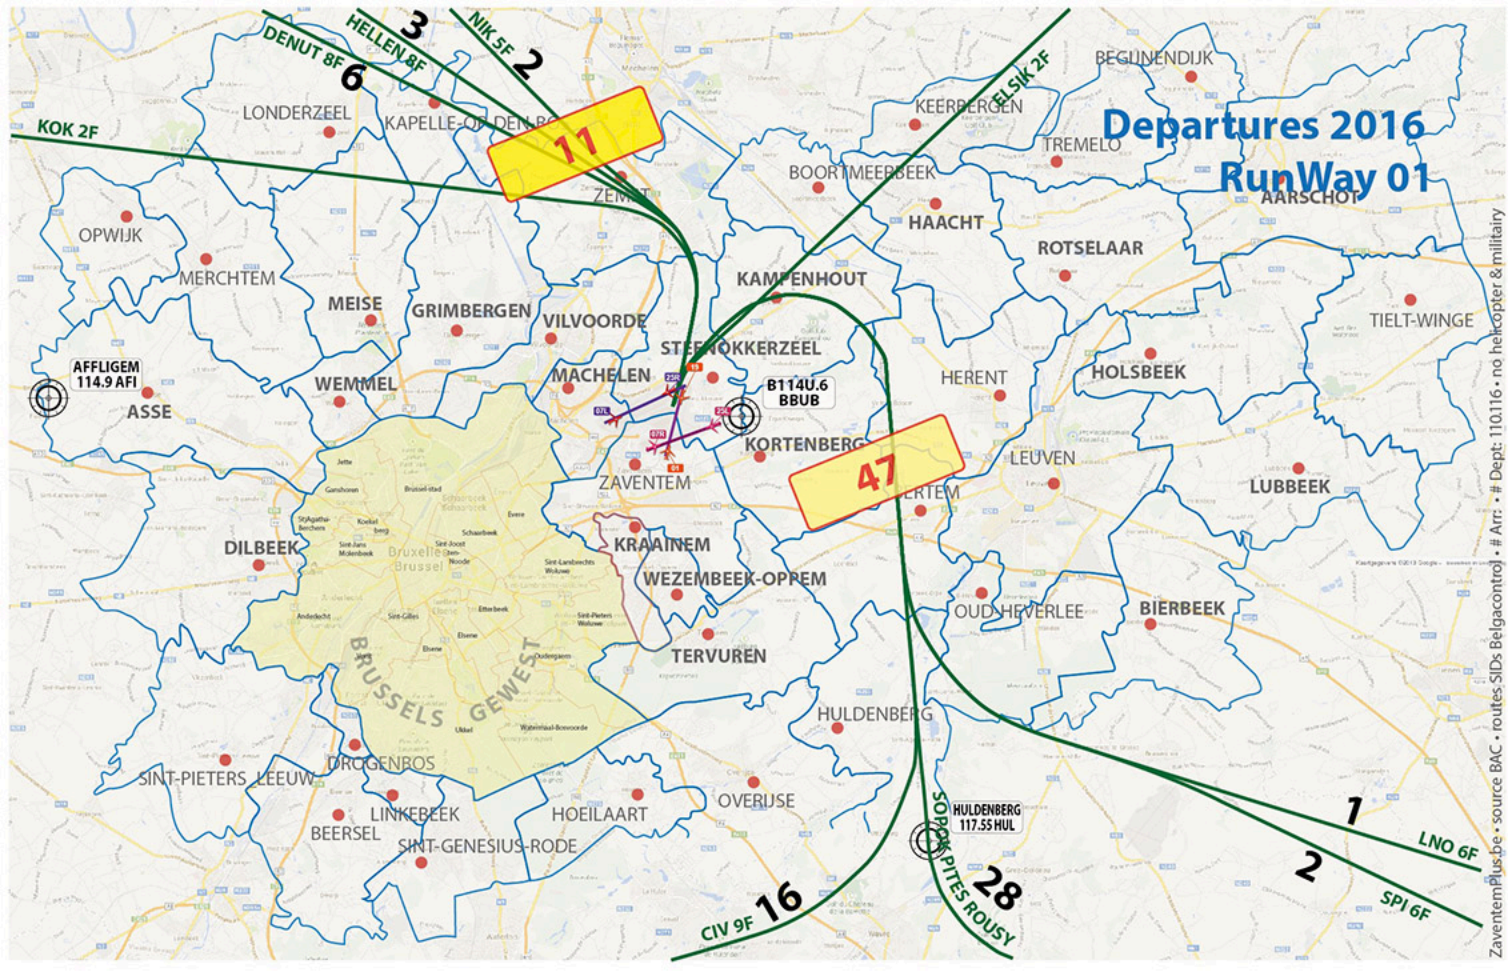

Departures 2016 RunWay 01

Departures 2016 RunWay 07L

Zaventem flus - source BAC - routes SIDs Belgacontrol - # Arr - # Dept: 110.116 - no helicopter & military

Departures 2016 RunWay 07R

Departures 2016 RunWay 19

176

2.957

232

2387

338

Departures 2016 RunWay 25L

Departues 2016 RunWay 25R