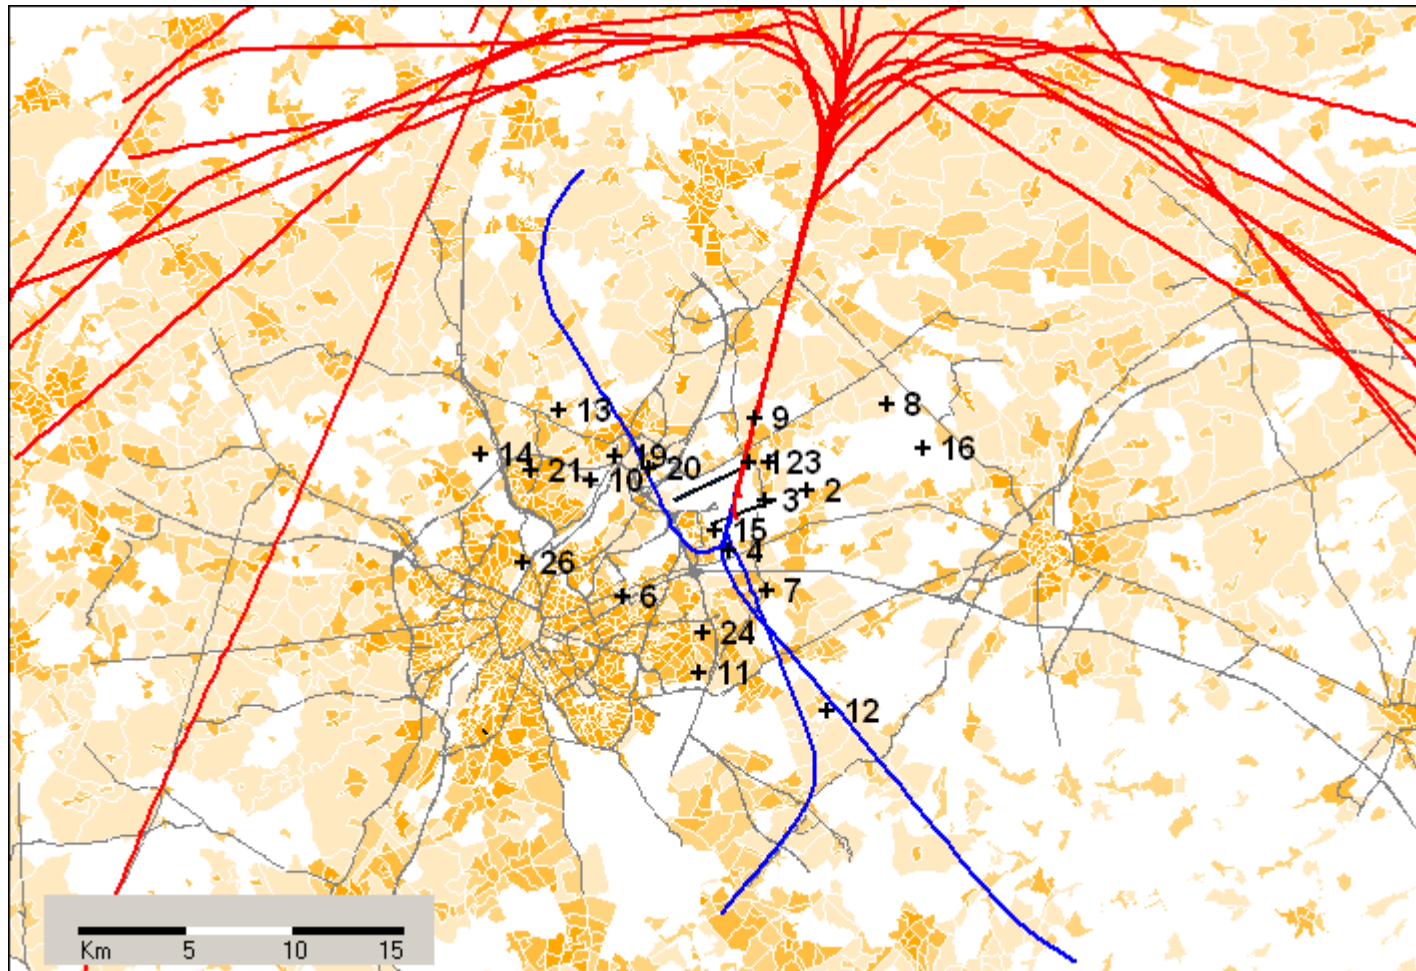

SCHEMA NACHT 23:00 - 06:00 ZOMA

Population density :  
NIS (1999/01/01)

Statistical Sectors :  
AROHM Department Spatial Planning

Radar Data :  
Belgocontrol