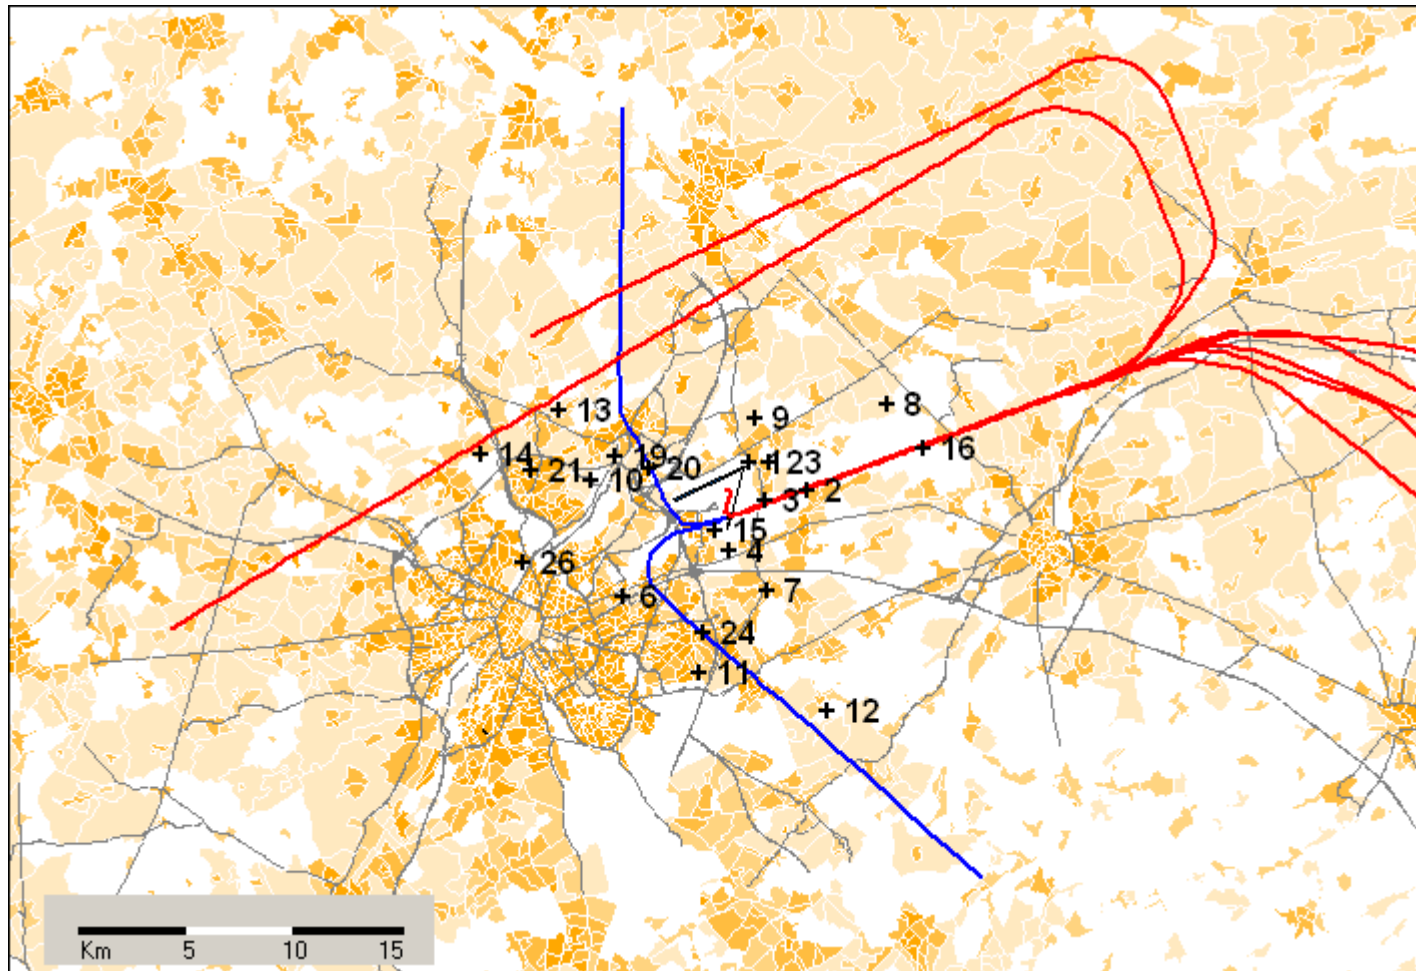

SCHEMA NACHT 23:00 - 06:00 ZAZO

Population density :
NIS (1999/01/01)

Statistical Sectors :
AROHM Department Spatial Planning

Radar Data :
Belgocontrol