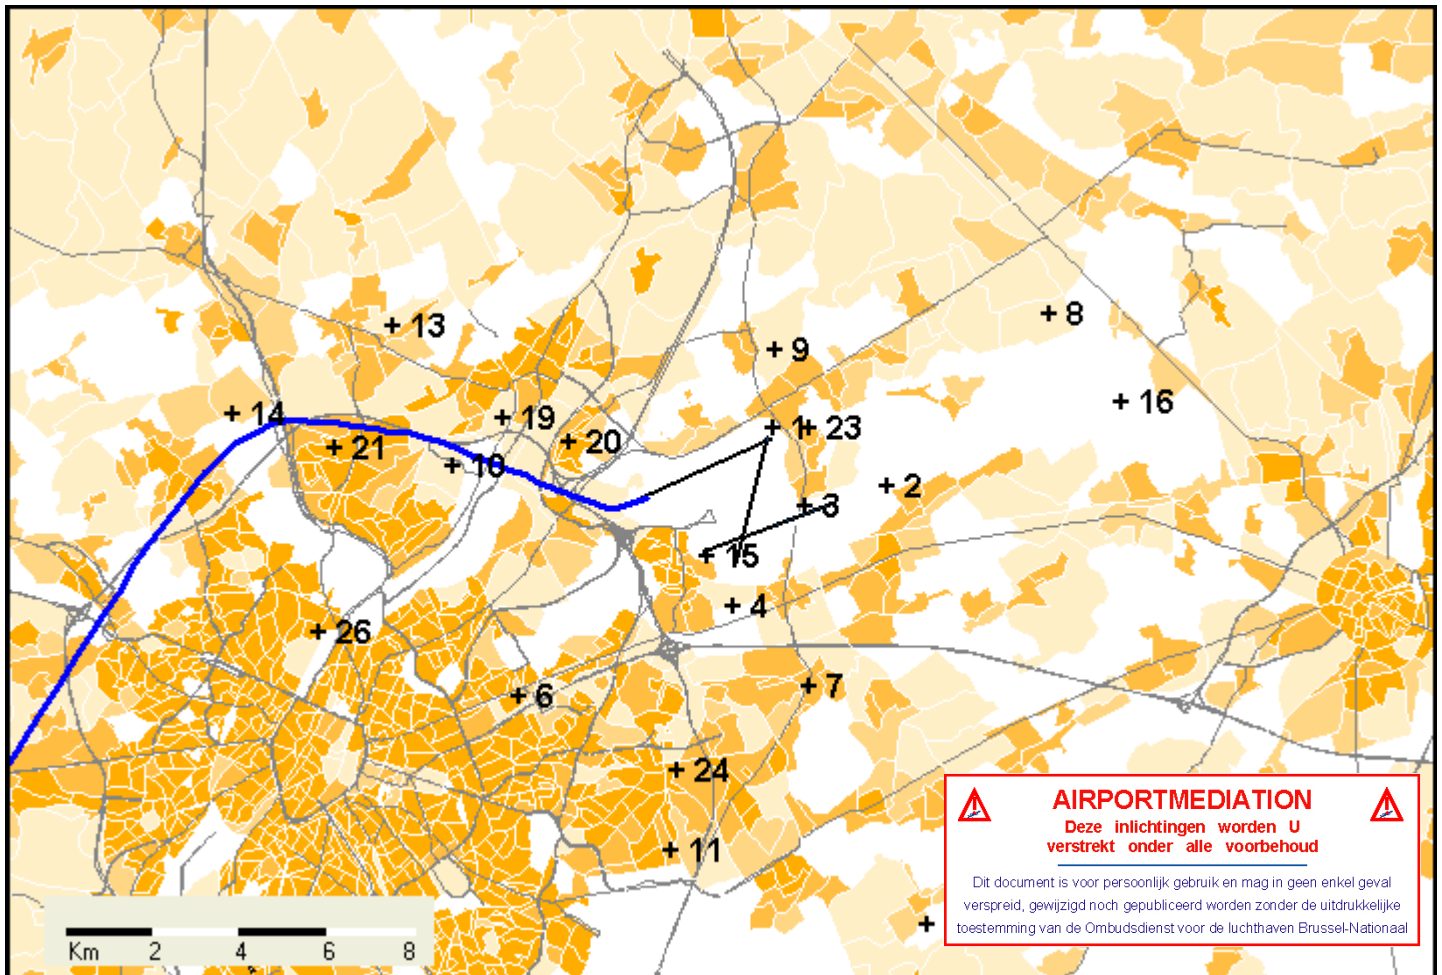

Flight Data

Aircraft Type	B733
Registration Number	-
Runway	25R
SSR Code	-
Standard Instrument Departure	CIV1C
Operation	DEP
Departure Aerodrome	EBBR
Destination Aerodrome	LE

Horizontal Projected Flight Curve (HPFC)

Population density : **Statistical Sectors :**

Radar Data :

NIS (1999/01/01) **AROHM Department Spatial Planning**

Belgocontrol