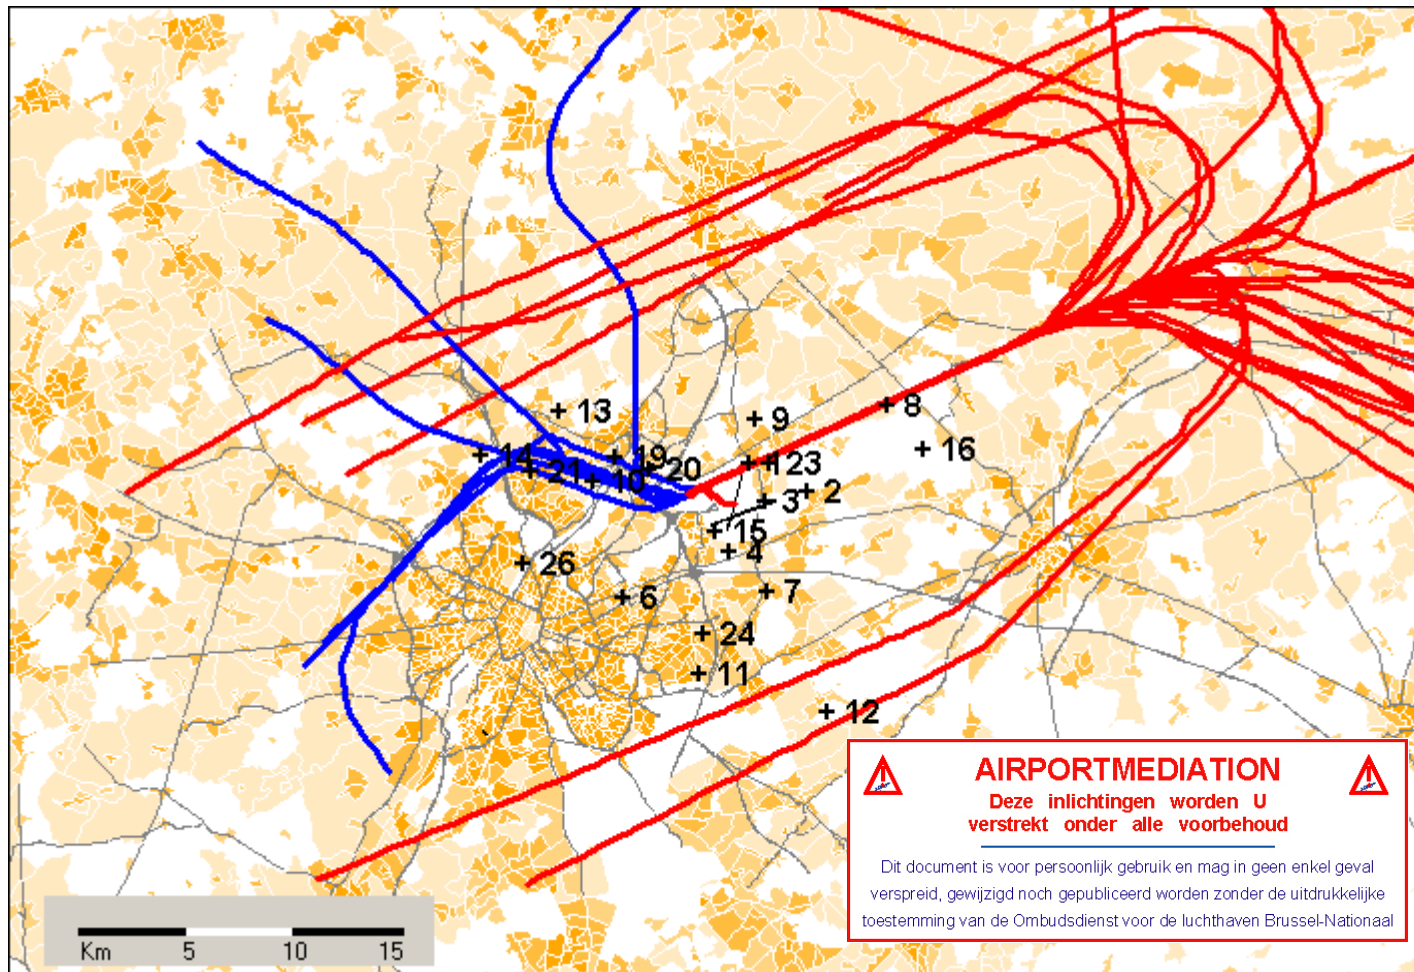

Friday, 2012/02/17 to Saturday, 2012/02/18 >= 23:00:00 <= 05:59:59

Population density :
NIS (1999/01/01)

Statistical Sectors :
AROHM Department Spatial Planning

Radar Data :
Belgocontrol