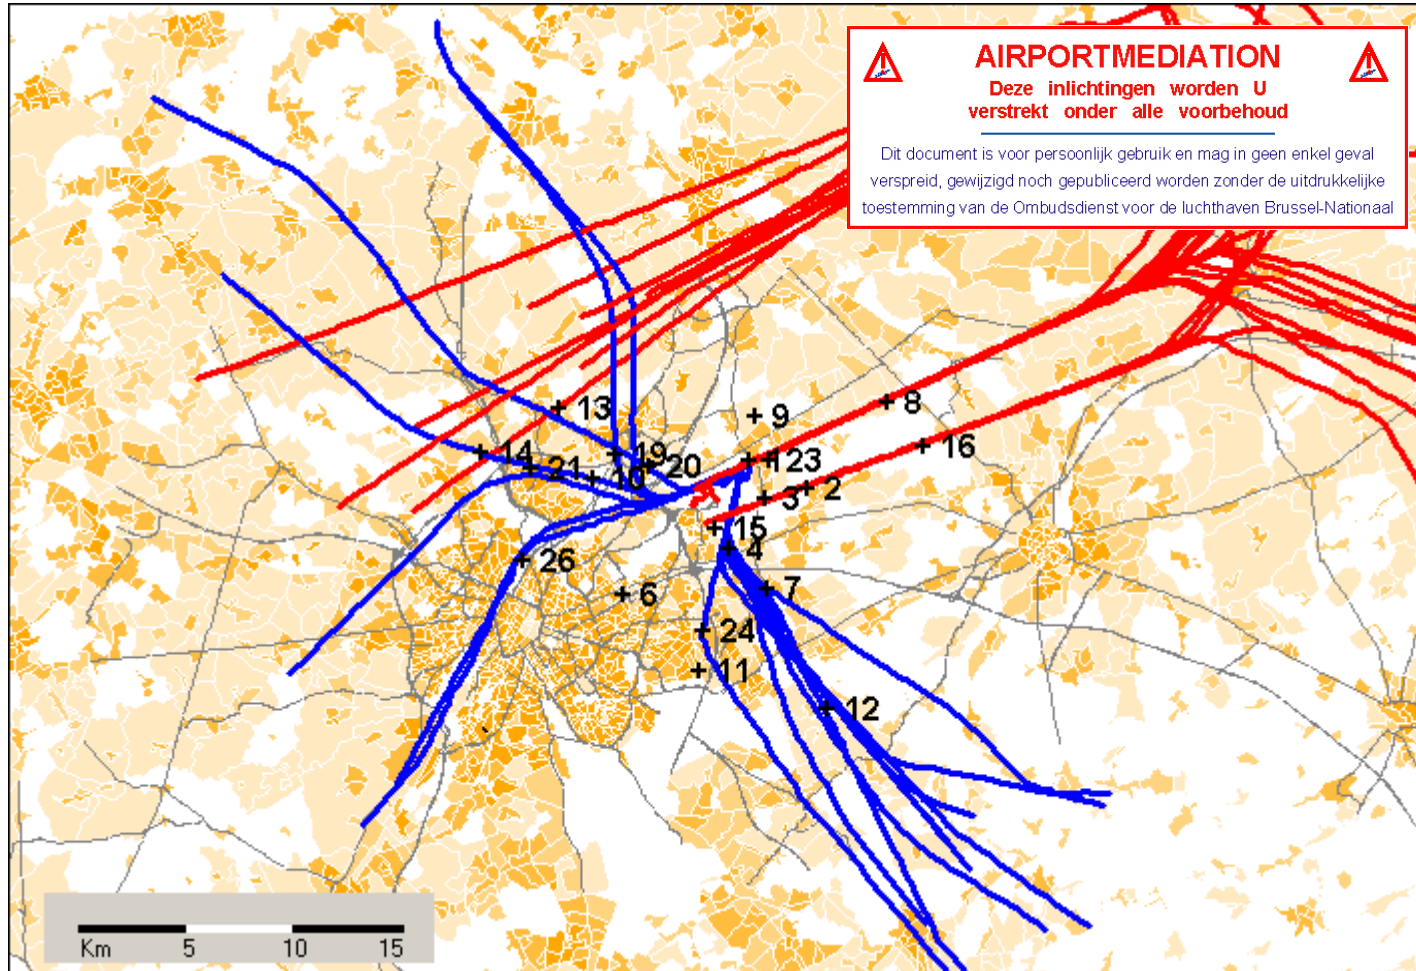

Wednesday, 2012/01/25 to Thursday, 2012/01/26 >= 23:00:00 <= 05:59:59

**Population density :**  
NIS (1999/01/01)

**Statistical Sectors :**  
AROHM Department Spatial Planning

**Radar Data :**  
Belgocontrol