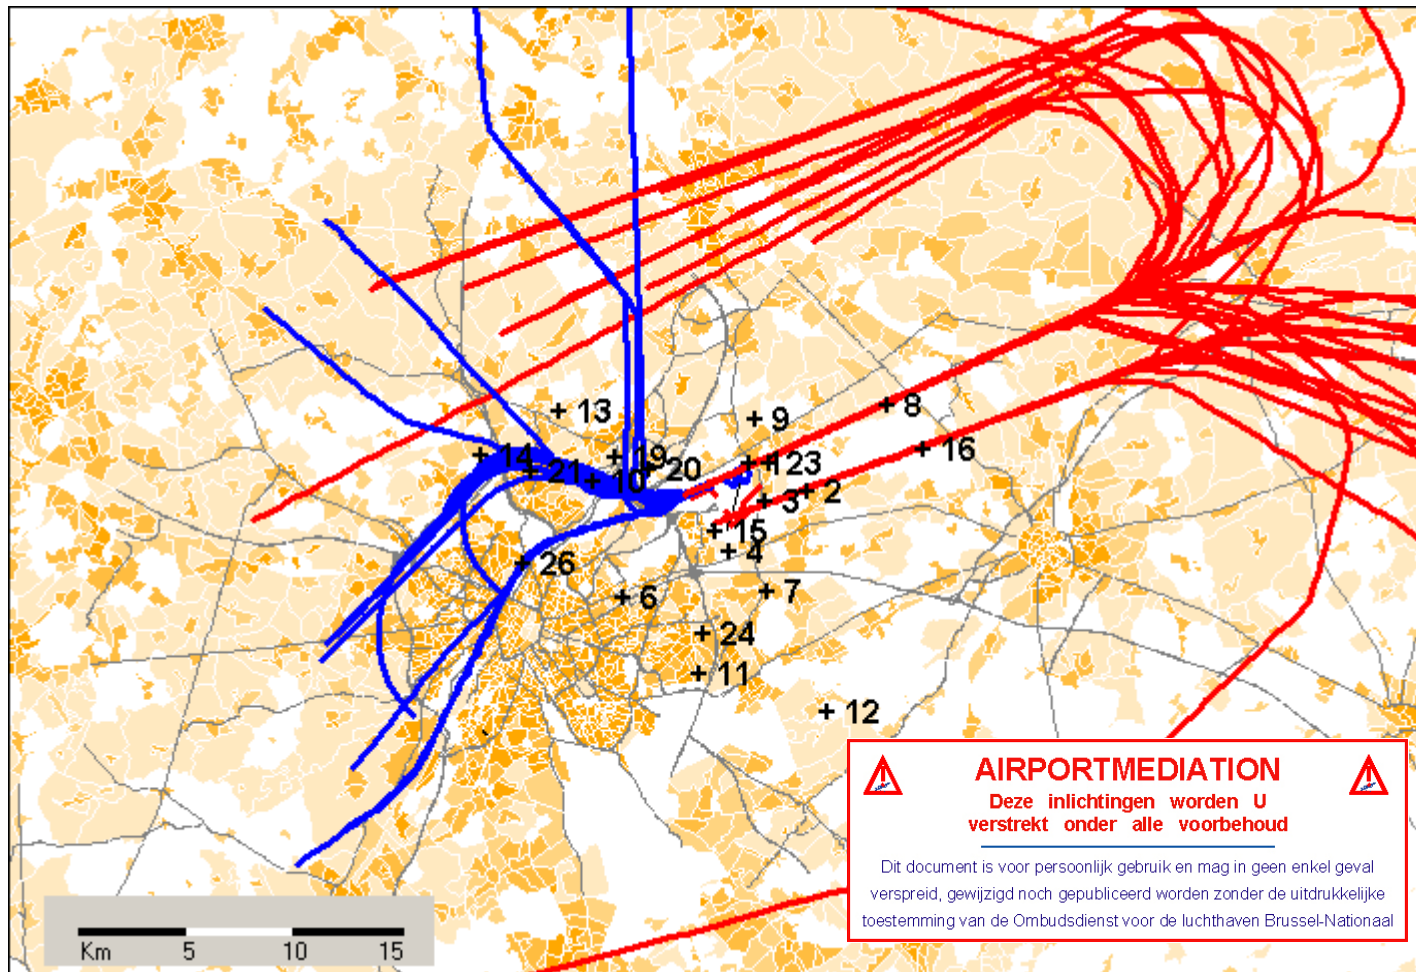

Monday, 2011/04/11 to Tuesday, 2011/04/12 >= 23:00:00 <= 05:59:59

Population density :
NIS (1999/01/01)

Statistical Sectors :
AROHM Department Spatial Planning

Radar Data :
Belgocontrol