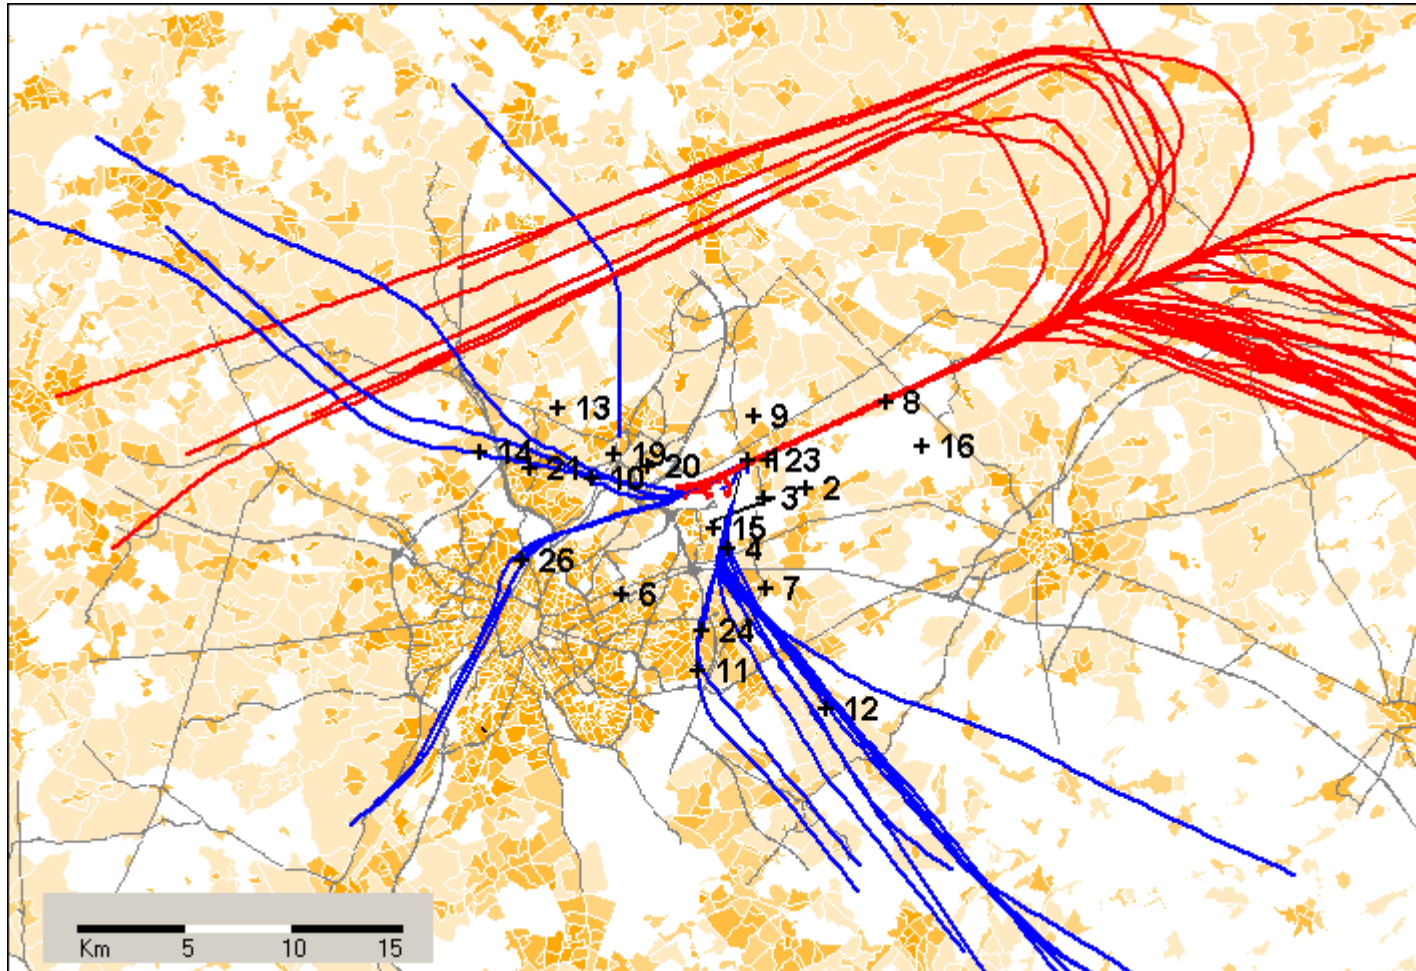

Tuesday, 2009/08/25 to Wednesday, 2009/08/26 >= 23:00:00 <= 05:59:59

Population density :
NIS (1999/01/01)

Statistical Sectors :
AROHM Department Spatial Planning

Radar Data :
Belgocontrol