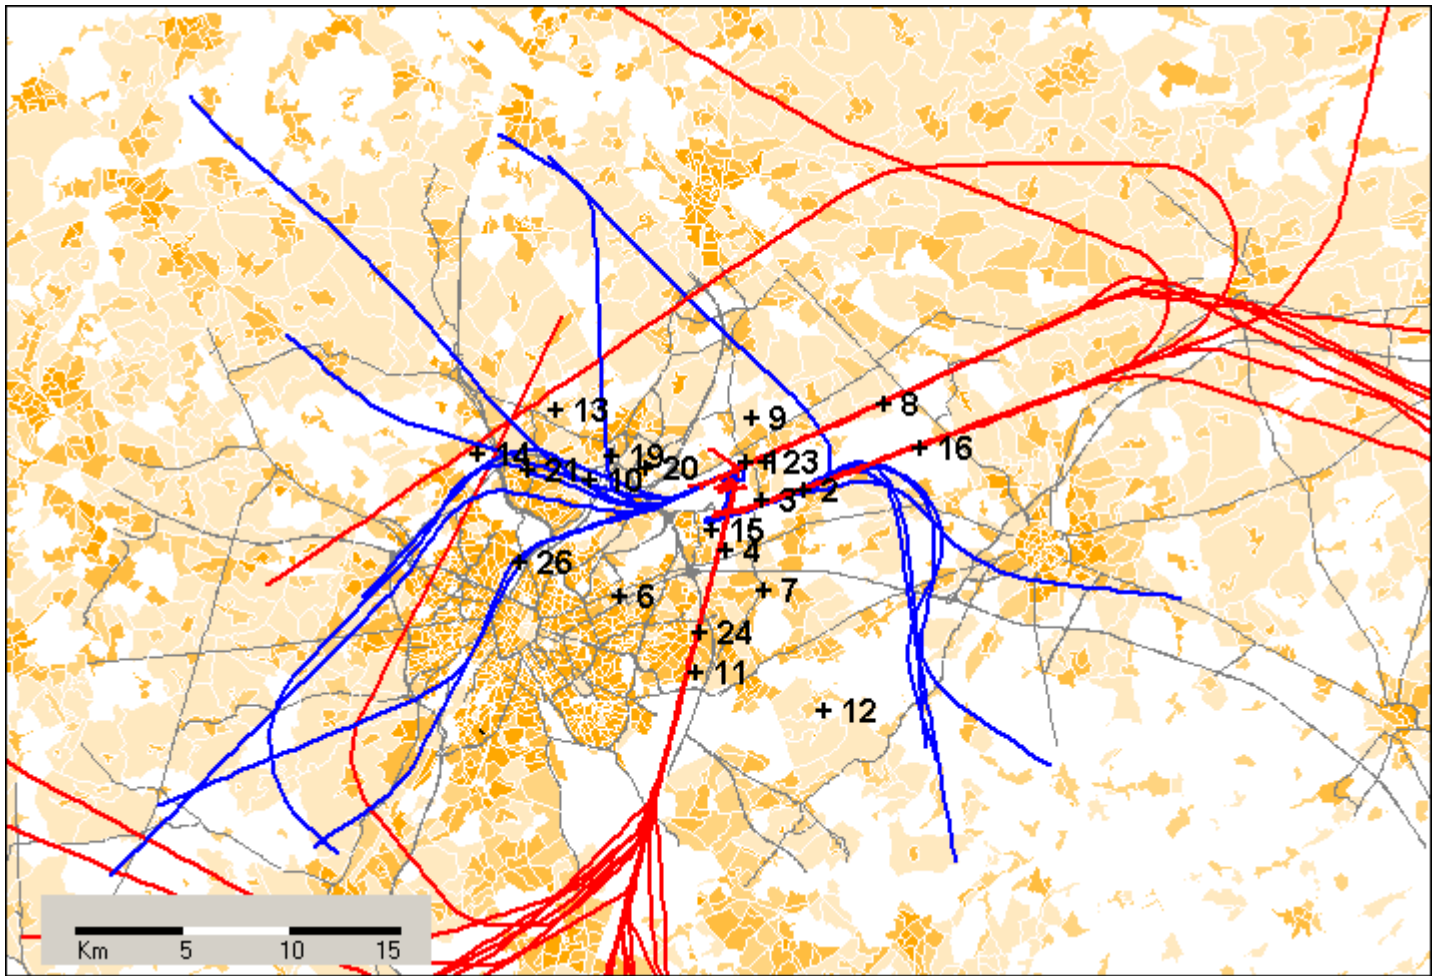

Monday, 2009/06/01 to Tuesday, 2009/06/02 >= 23:00:00 <= 05:59:59

Population density :
NIS (1999/01/01)

Statistical Sectors :
AROHM Department Spatial Planning

Radar Data :
Belgocontrol