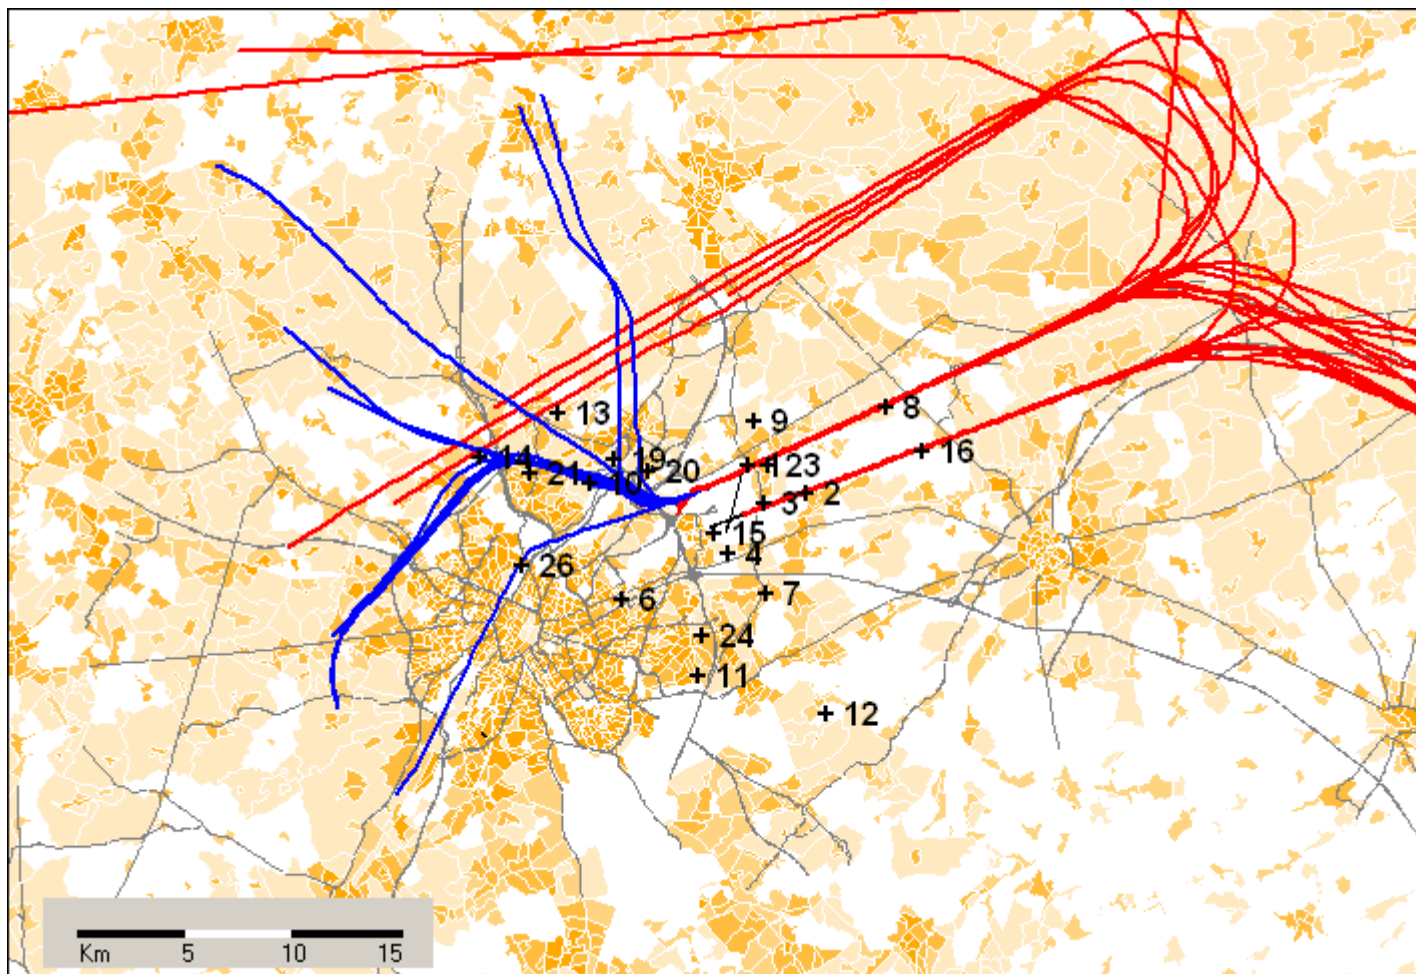

Monday, 2008/11/17 to Tuesday, 2008/11/18 >= 23:00:00 <= 05:59:59

Number of Flights: 32

Population density :
NIS (1999/01/01)

Statistical Sectors :
AROHM Department Spatial Planning

Radar Data :
Belgocontrol