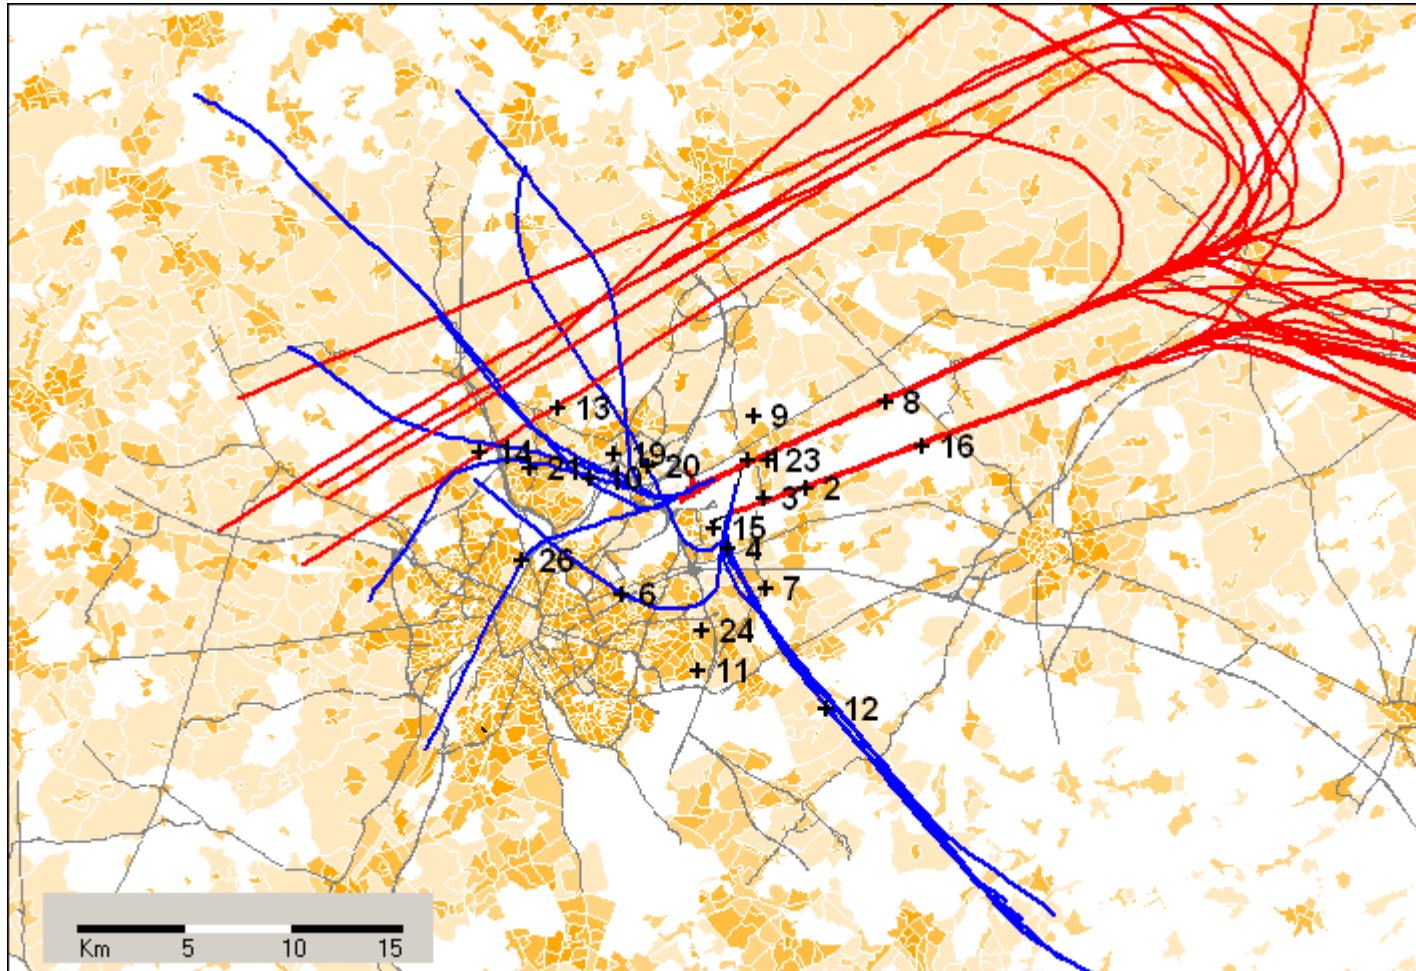

Monday, 2008/10/20 to Tuesday, 2008/10/21 >= 23:00:00 <= 05:59:59

Number of Flights: 40

Population density :
NIS (1999/01/01)

Statistical Sectors :
AROHM Department Spatial Planning

Radar Data :
Belgocontrol