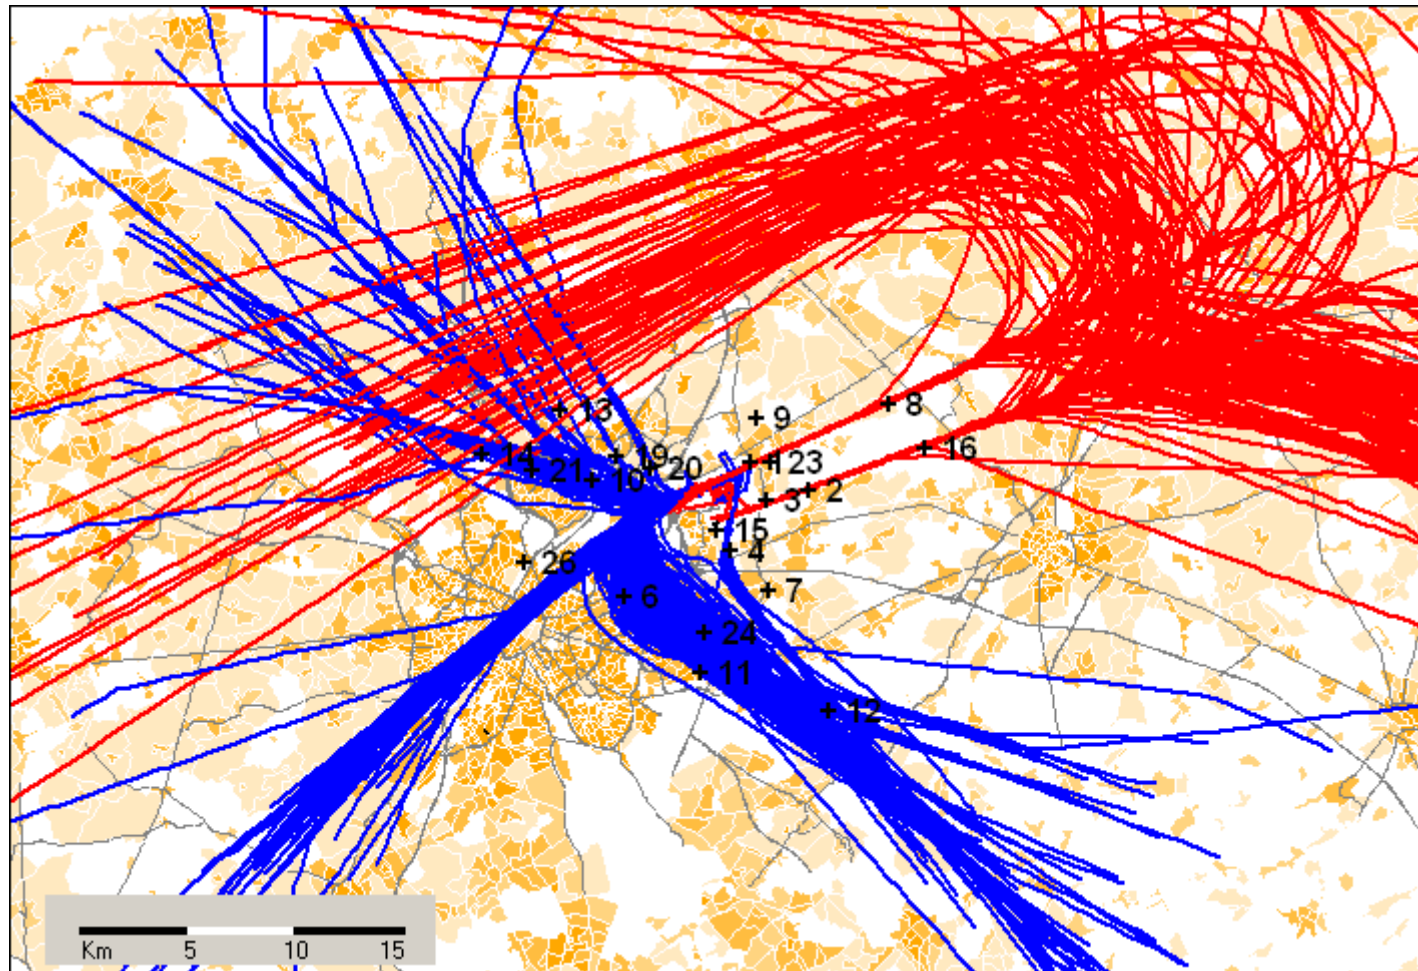

SCHEMA DAG 06.00 -23.00 ZA ZO (Weekend)

Population density :
NIS (1999/01/01)

Statistical Sectors :
AROHM Department Spatial Planning

Radar Data :
Belgocontrol