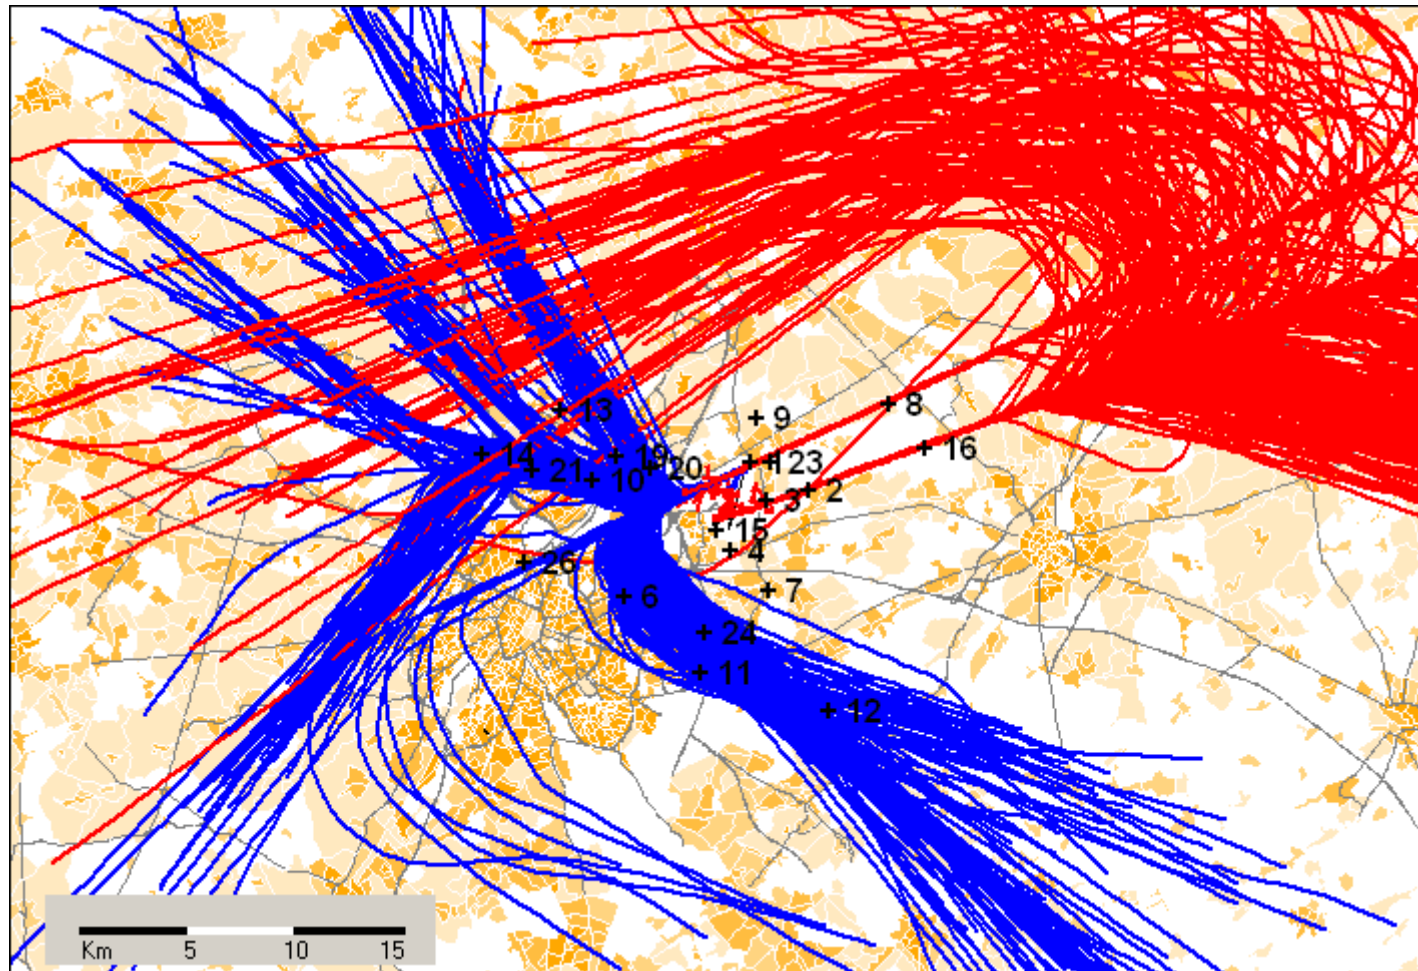

9CHEMA DAG 06.00 - 23.00 MA DI WO DO VR

Population density :
NIS (1999/01/01)

Statistical Sectors :
AROHM Department Spatial Planning

Radar Data :
Belgocontrol