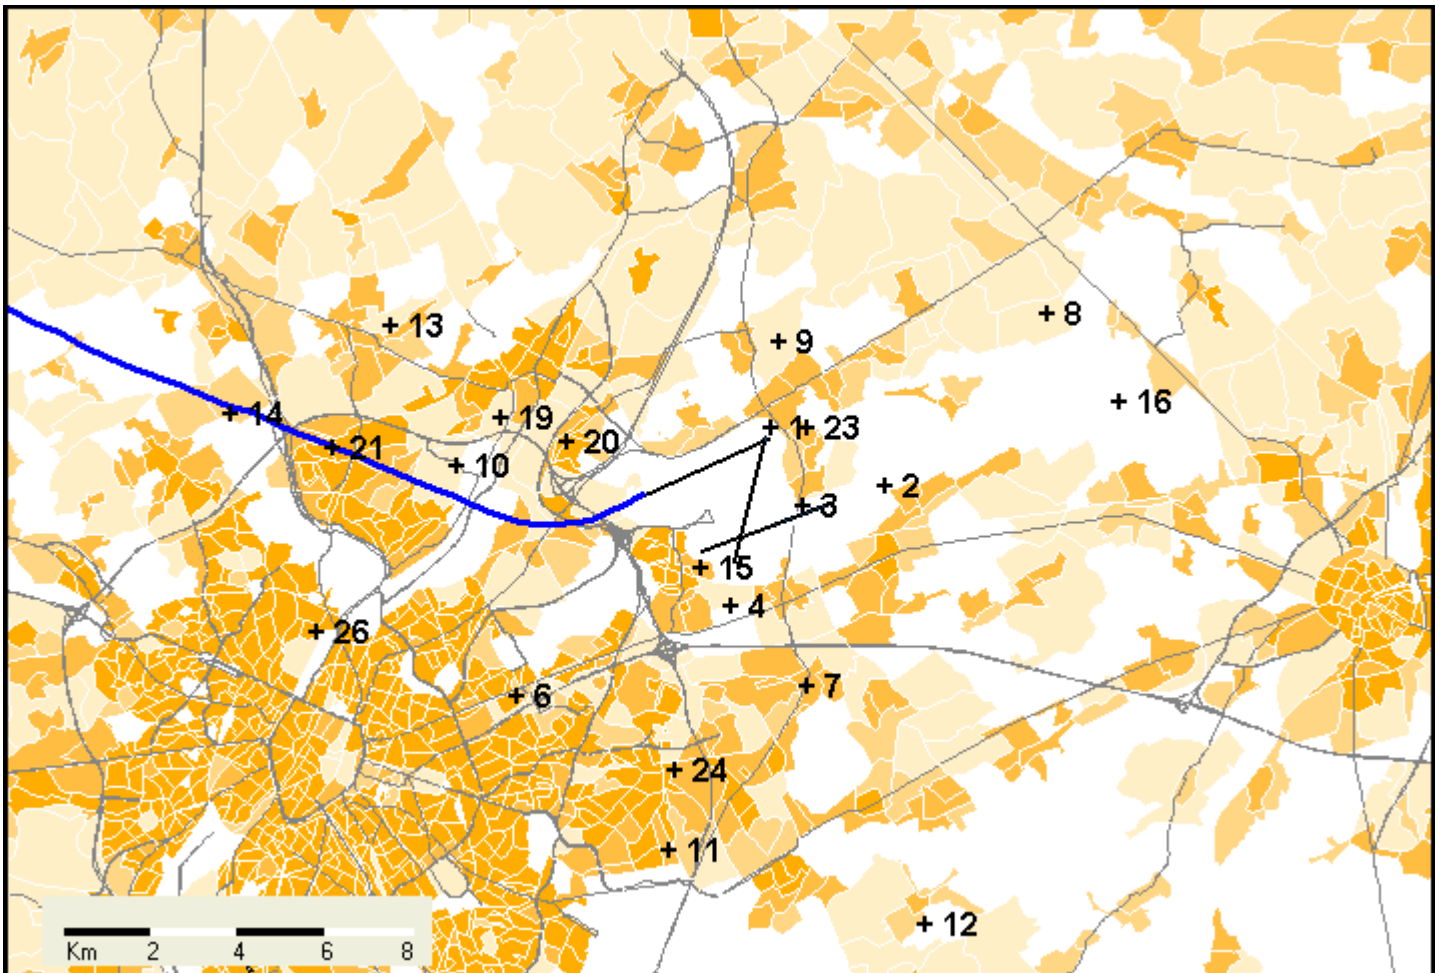

## Flight Data

Aircraft Type	B772
Registration Number	-
Runway	25R
SSR Code	-
Standard Instrument Departure	DENUT3C
Operation	DEP
Departure Aerodrome	EBBR
Destination Aerodrome	KE

## Horizontal Projected Flight Curve (HPFC)

**Population density :**      **Statistical Sectors :**

**Radar Data :**

**NIS (1999/01/01)**      **AROHM Department Spatial Planning**

**Belgocontrol**