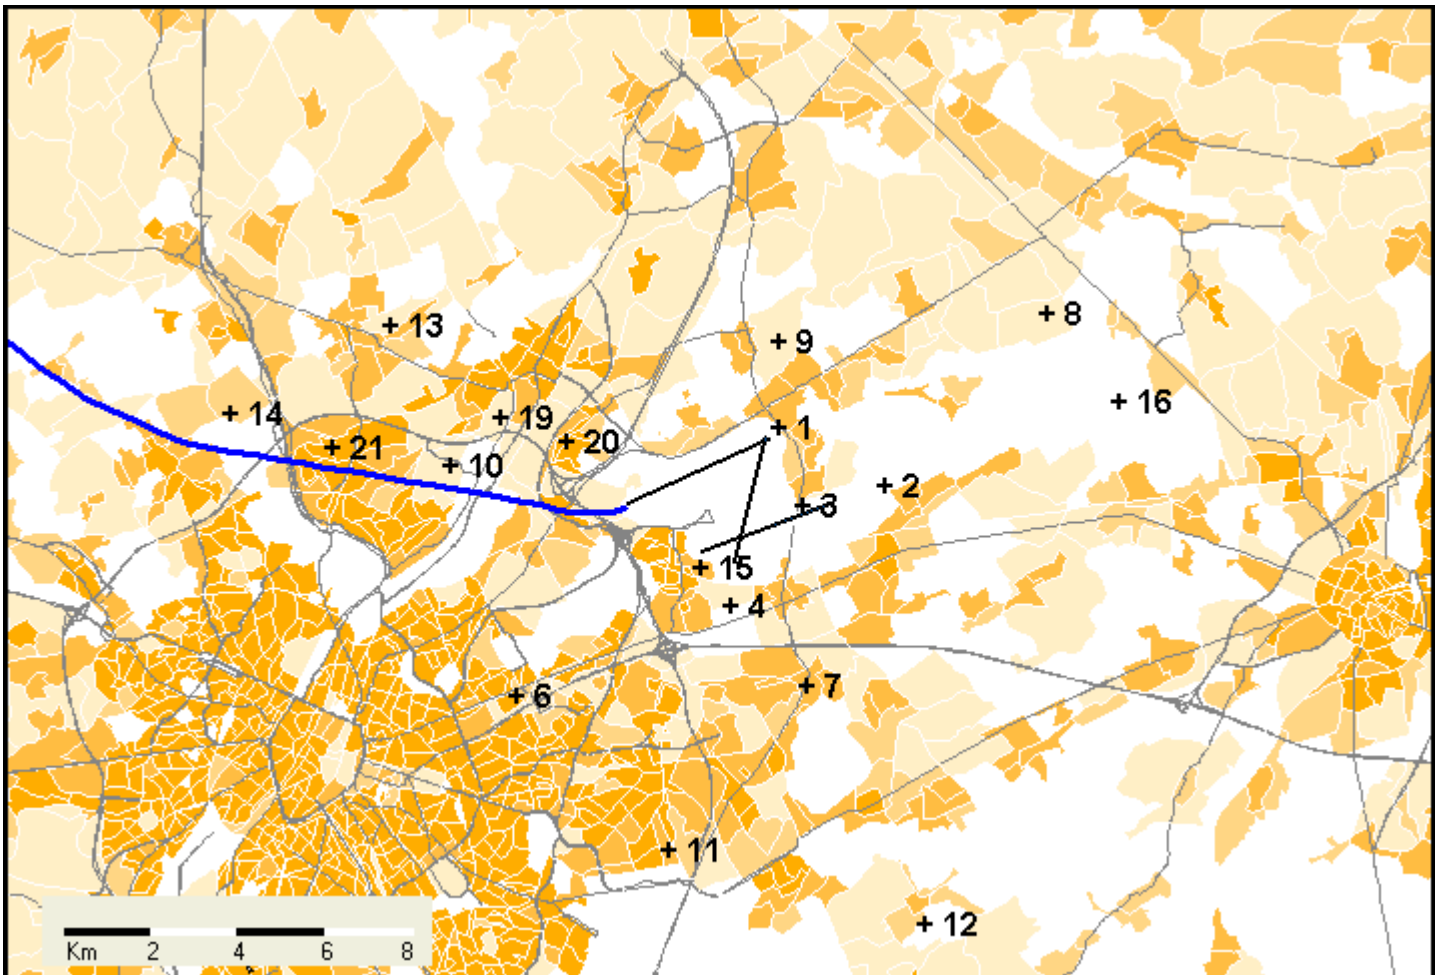

2008/05/27

07:02

Flight Data

Aircraft Type	B763
Registration Number	-
Runway	25R
SSR Code	-
Standard Instrument Departure	DENUT3C
Operation	DEP
Departure Aerodrome	EB
Destination Aerodrome	-

AIRPORTMEDIATION

Renseignements fournis à titre indicatif
sans aucune reconnaissance préjudiciable

Horizontal Projected Flight Curve (HPFC)

Population density :	Statistical Sectors :	Radar Data :
NIS (1999/01/01)	AROHM Department Spatial Planning	Belgocontrol