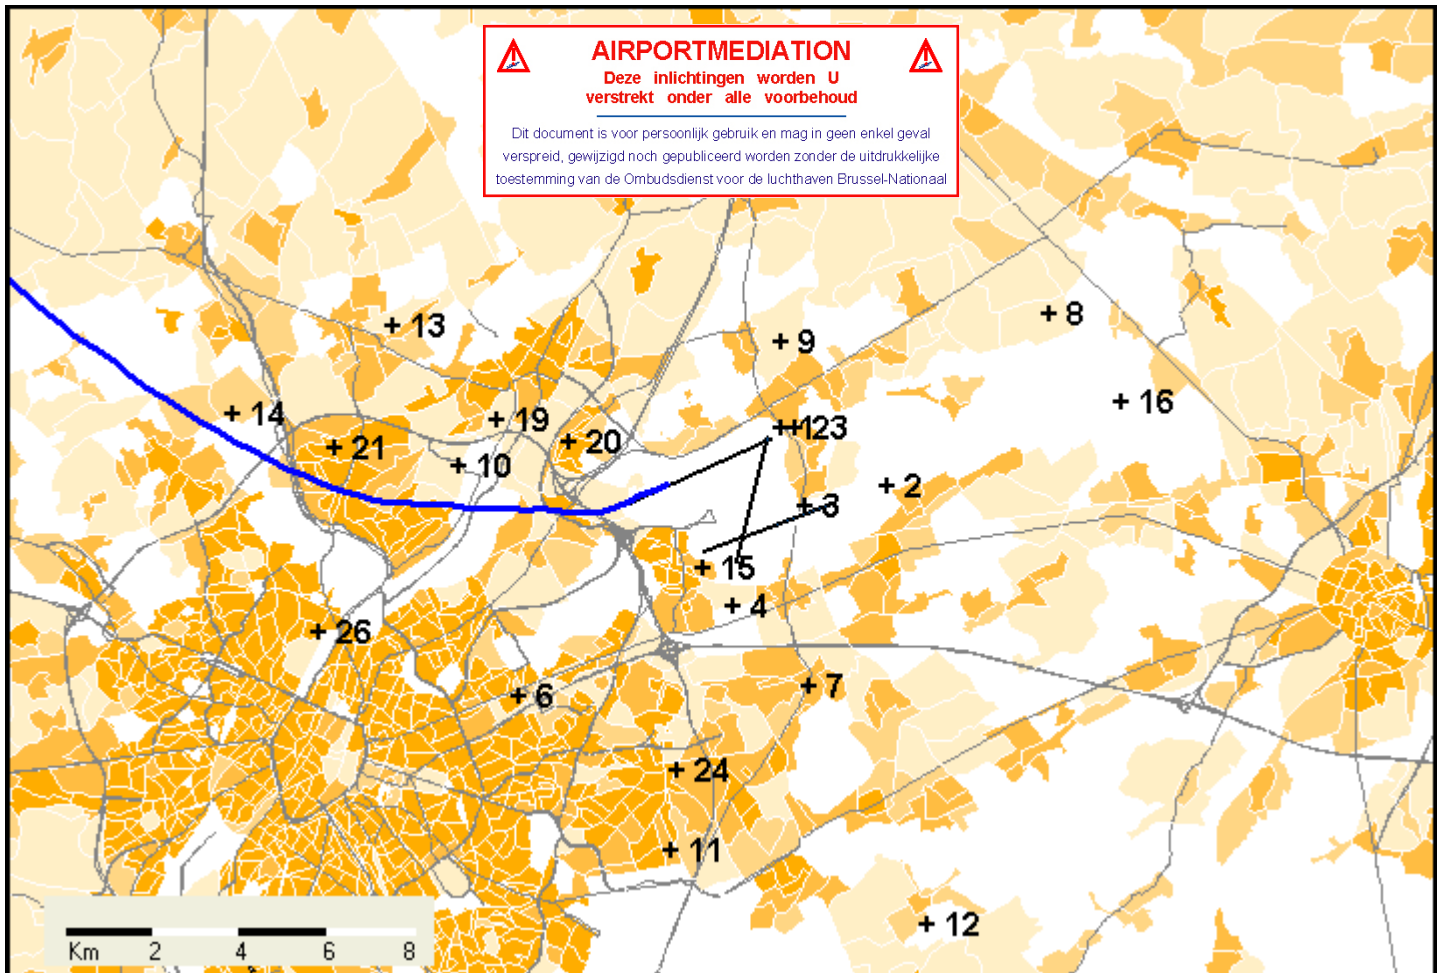

Flight Data

Aircraft Type	B763
Registration Number	-
Runway	25R
SSR Code	-
Standard Instrument Departure	DENUT3C
Operation	DEP
Departure Aerodrome	EBBR
Destination	MM (Mexico)

Horizontal Projected Flight Curve (HPFC)

Population density : **Statistical Sectors :**

Radar Data :

NIS (1999/01/01)

AROHM Department Spatial Planning

Belgocontrol