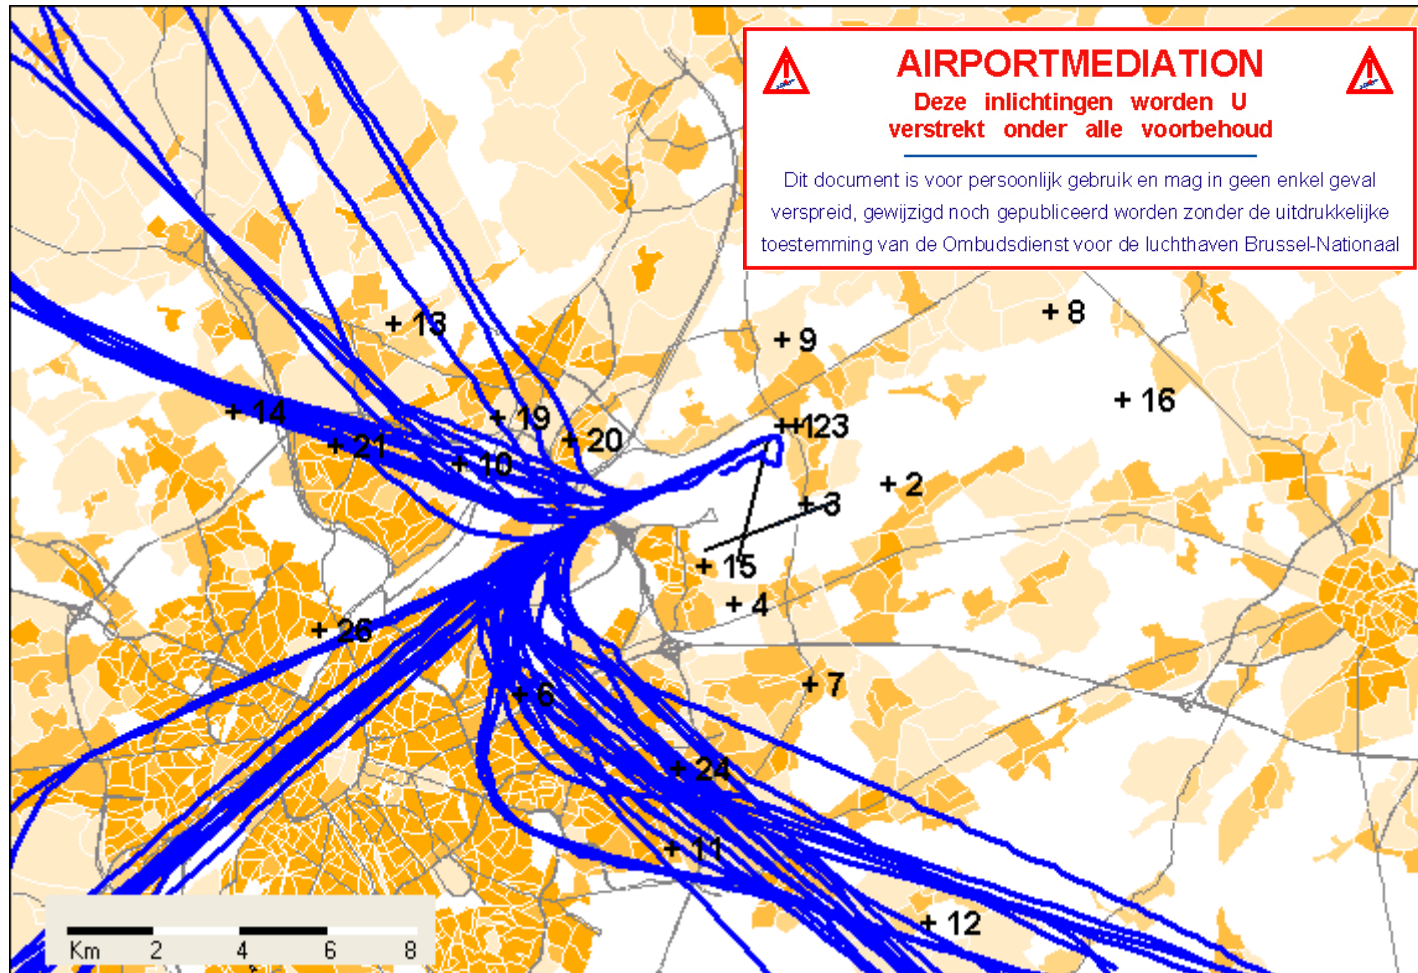

Saturday, 2011/04/16 >= 10:00:00 <= 12:00:00

**Population density :**  
 NIS (1999/01/01)

**Statistical Sectors :**  
 Teletlas 2004

**Radar Data :**  
 Belgocontrol