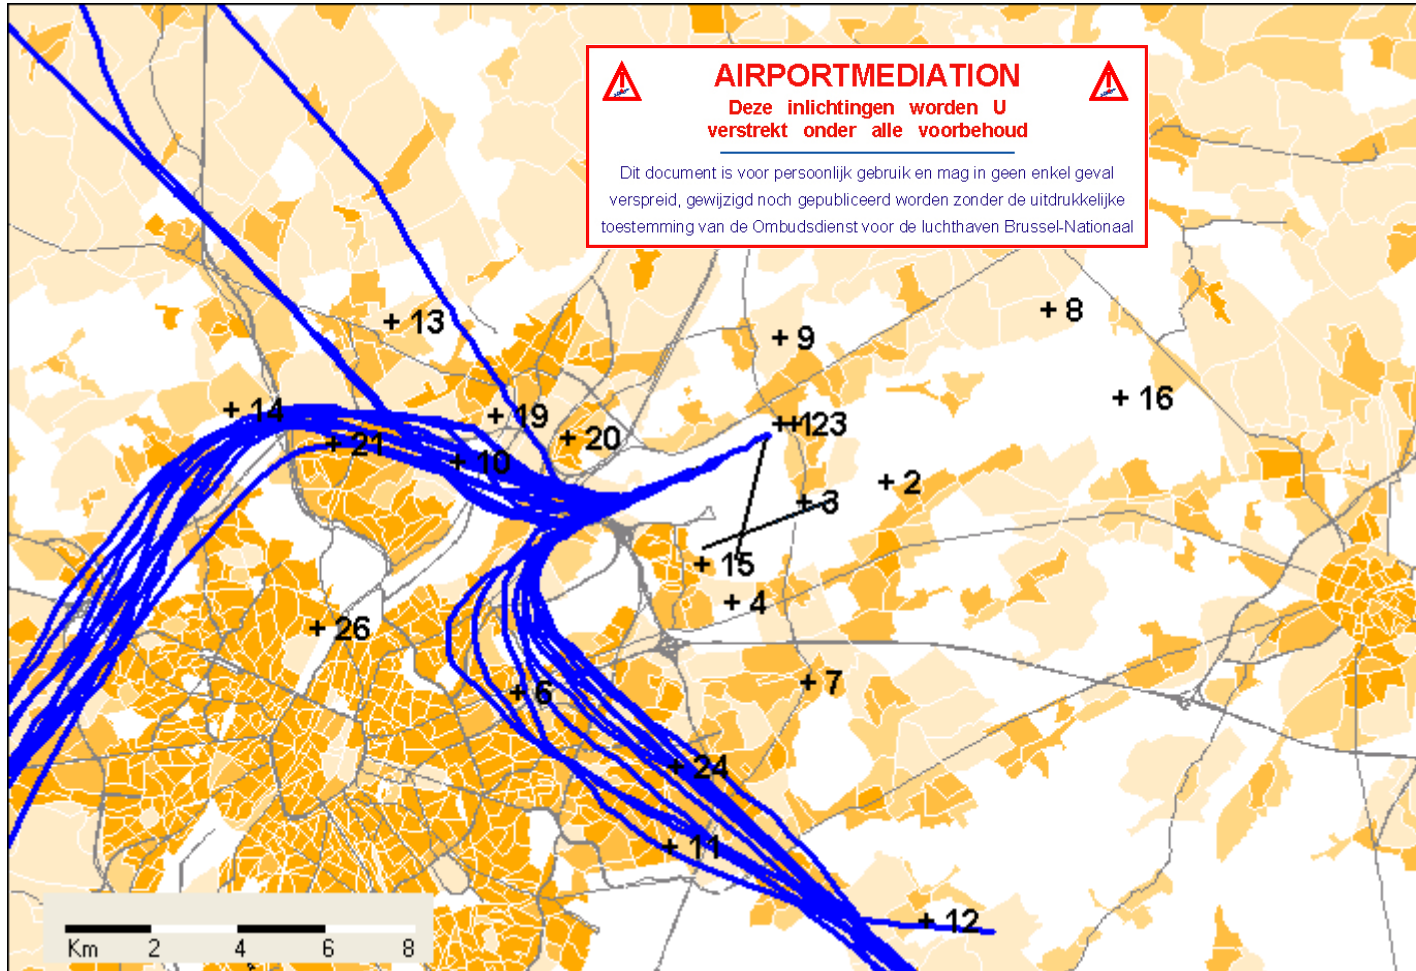

Monday, 2011/04/11 >= 06:00:00 <= 07:00:00

Population density :  
NIS (1999/01/01)

Statistical Sectors :  
Teletlas 2004

Radar Data :  
Belgocontrol