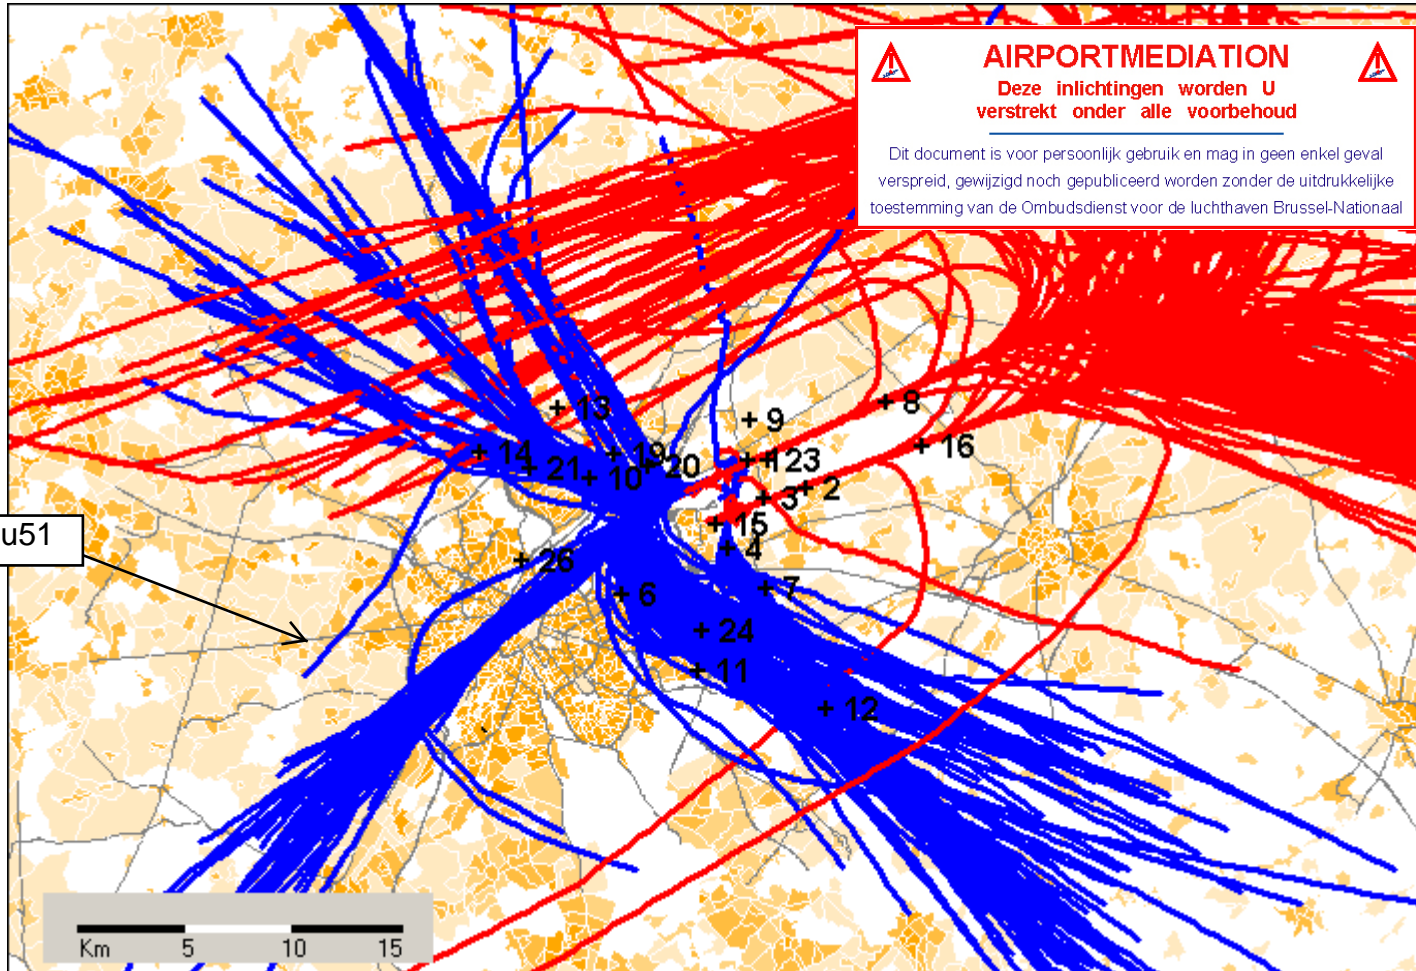

Sunday, 2011/01/09 >= 06:00:00 <= 22:59:59

Population density :
NIS (1999/01/01)

Statistical Sectors :
AROHM Department Spatial Planning

Radar Data :
Belgocontrol