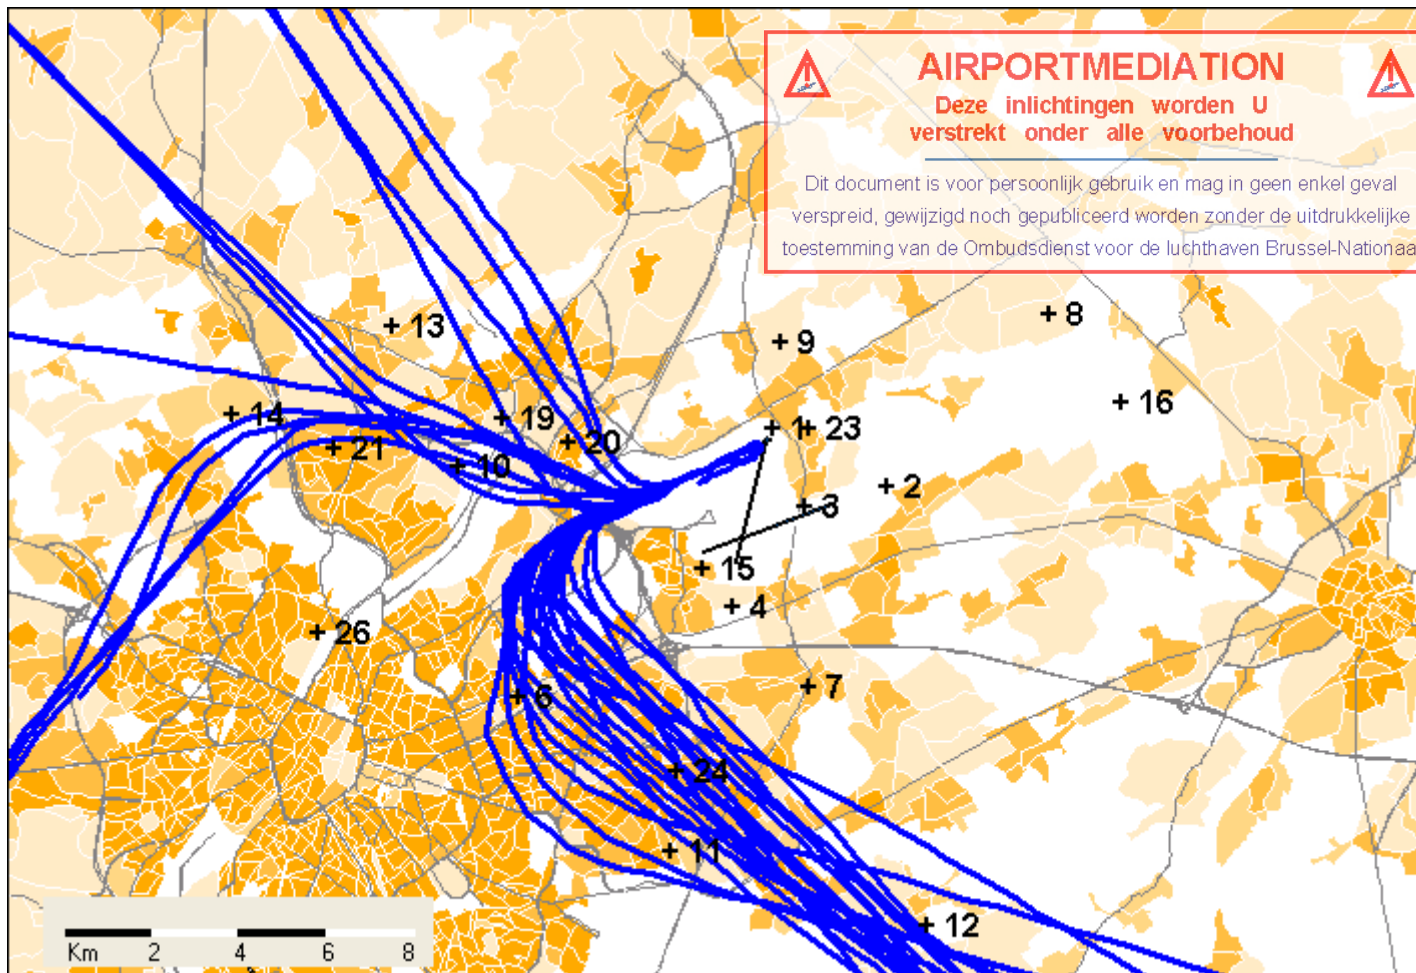

Monday, 2009/05/18 >= 07:00:00 <= 09:00:00

Population density :
NIS (1999/01/01)

Statistical Sectors :
AROHM Department Spatial Planning

Radar Data :
Belgocontrol